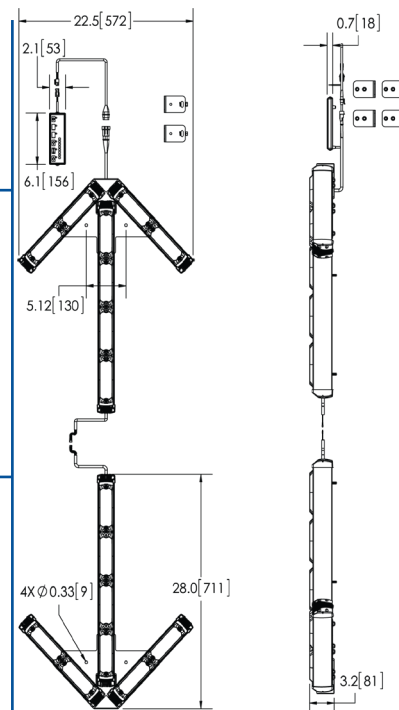

SAFETY DIRECTOR™

ED3307 SERIES Definitive Traffic Direction

The ED3307 LED Safety Director™ is a high output directional warning with the added benefits of low amp draw, maintenance free, and long-life LED light source. Features 35 flash pattern selectable via in-cab controller. The LED Safety Arrow is the definitive traffic direction lighting solution.

Models

PART NO.	CABLE LENGTH	TYPE	ILLUMINATION
ED3307A	18' 5.5m	Single Unit	
ED3307SA	18' 5.5m	Split Arrow	

Features and Benefits

- 12-24 VDC, 2.8 Amps
- 18' cable
- 16 high-powered 3811 LED modules
- Extruded aluminum housing with polycarbonate lens
- Temperature Range: -22°F to +122°F (-30°C to +50°C)

Flash Patterns

One lamp sequence then double flash

- Flash - Wig wag
- Right sweep - Single lamp L-R sequentially / double flash
- Left sweep - Single lamp R-L sequentially / double flash
- Center - Single lamp center out / double flash