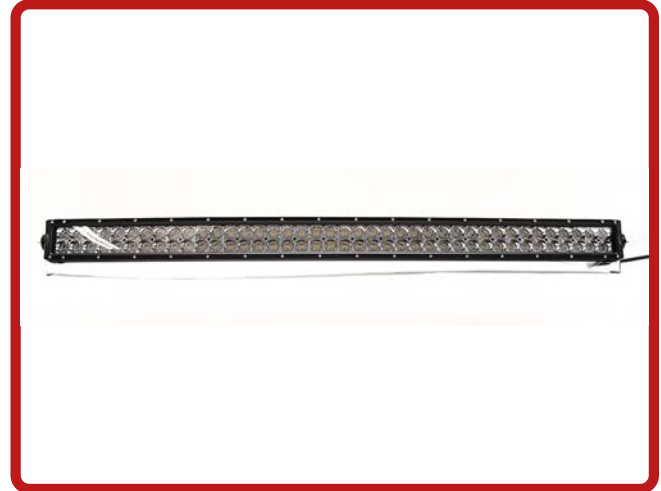

Item # RS240

Description

41.5in ECO-LIGHT LED Light Bars w/ 3D Reflector Optics & CREE LED

Categories Truck, Powersports, Truck, LED Light Bars

Sub-Categories LED Light Bars, Straight ECO-LIGHT LED Light Bars with 3D Reflector Opticals, LED Light Bars, Eco Series Dual

SEMA Product Light Bar

Reverse Polarity Operating Voltage Current Draw

Yes 9-16VDC 19A

Wattage Chip Type IP Rating LUX

240-Watts PHILLIPS IP67

Kelvin (Color Temperature) Beam Pattern Lumens Universal or Vehicle Specific

6,500K Combo 15,600lm Universal

Made In Warranty

China 1 year

Product Information

Race Sport Lighting's ECO-Light series LED light bars feature proprietary optics for unmatched light output, all at an economical price point making them our premier entry level LED bar.

- 240W
- 19 AMPs
- 15,600 Lumens
- Combination light pattern
- 9-16v Voltage Range
- Bar Height: 3" (75.75mm)
- Mounted Height (Level to Mounting Surface): 4" (101.875mm)
- 42.5" Bar Length End-to-End
- 45" Bar Length including Mount
- 1 Year Warranty