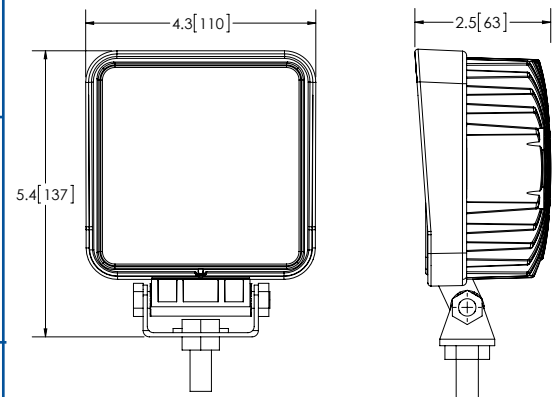

#### Design Features

- Nine 3-watt LEDs
- Aluminum heatsink housing
- Acrylic lens
- Steel mounting bracket