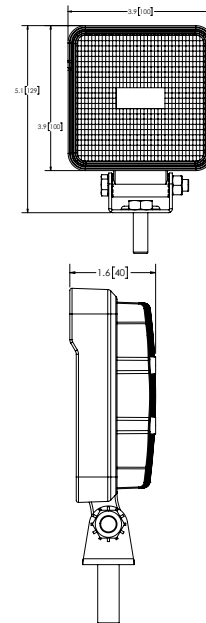

WORKLIGHTS

E92007 Square LED

The E92007 worklight offers the latest technology and the very brightest white light for your application. This LED model offers over 80,000 hours of maintenance free life expectancy coupled with extremely low amp draw.

Models

PART NO.	MOUNT	RAW LUMENS	VDC	AMPS
E92007	Permanent	750	12-24	0.7
E92007-MG	Magnet	750	12-24	0.7
E92007-HV	Permanent	800	12-80	0.9

Features and Benefits

- Five 3-watt LEDs
- Aluminum heatsink housing
- Acrylic lens
- Steel mounting bracket (permanent mount)
- High-voltage and magnet-mount options
- Cigarette plug with on/off switch (magnet version only)

E92007-MG is supplied with 15' cable and 15" pigtail connector

Beam Pattern