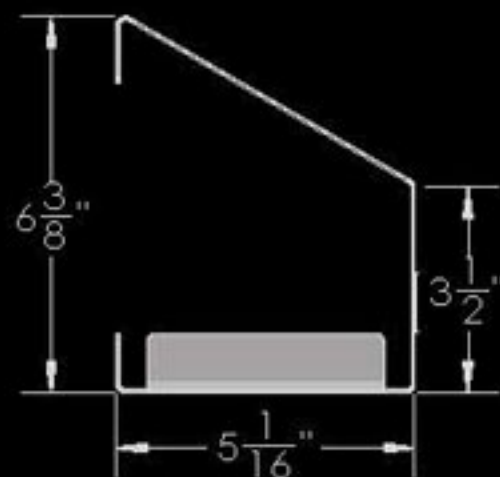

ITD1804

ITD1883

ITD1884

Inventive LLC

In The Ditch Towing Products

DESCRIPTION
Rectangular Quart Bottle Holders

PART NO. ITD1804/ITD1883/ITD1884

WEIGHT LBS