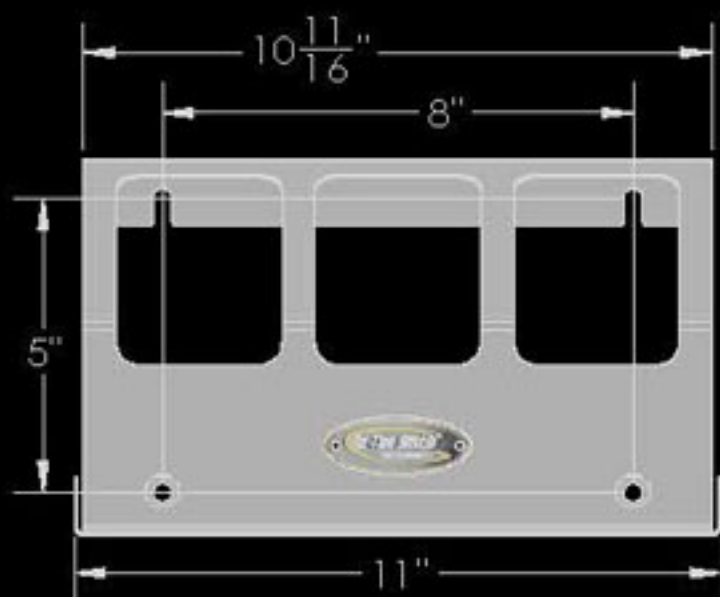

ITD1804

ITD1883

ITD1884

Inventive LLC

In The Ditch Towing Products

DESCRIPTION
Rectangular Quart Bottle Holders

PART NO. ITD1804/ITD1883/ITD1884

WEIGHT LBS