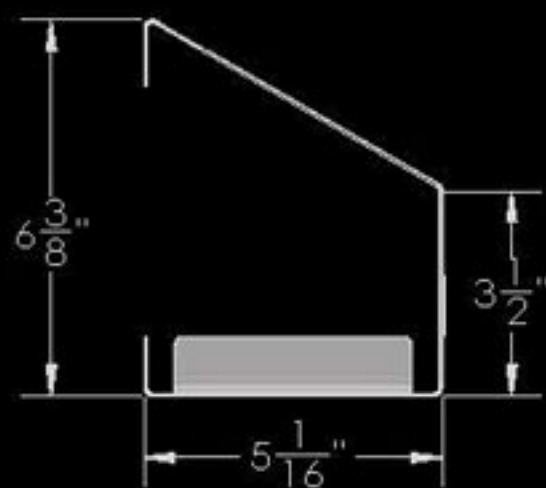

ITD1804

ITD1883

ITD1884

Inventive LLC

In The Ditch Towing Products

DESCRIPTION
Rectangular Quart Bottle Holders

PART NO. ITD1804/ITD1883/ITD1884

WEIGHT LBS