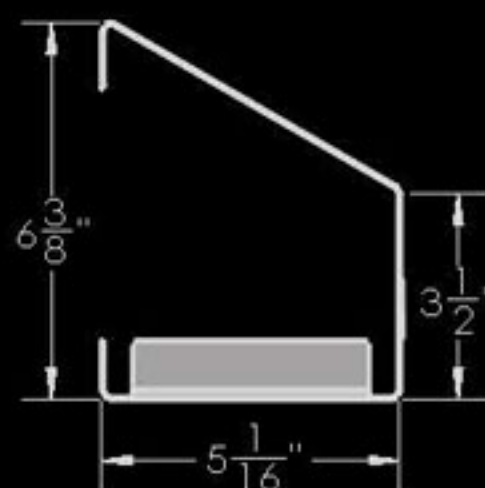

ITD1804

ITD1883

ITD1884

Inventive LLC

In The Ditch Towing Products

DESCRIPTION
Rectangular Quart Bottle Holders

PART NO. ITD1804/ITD1883/ITD1884

WEIGHT LBS