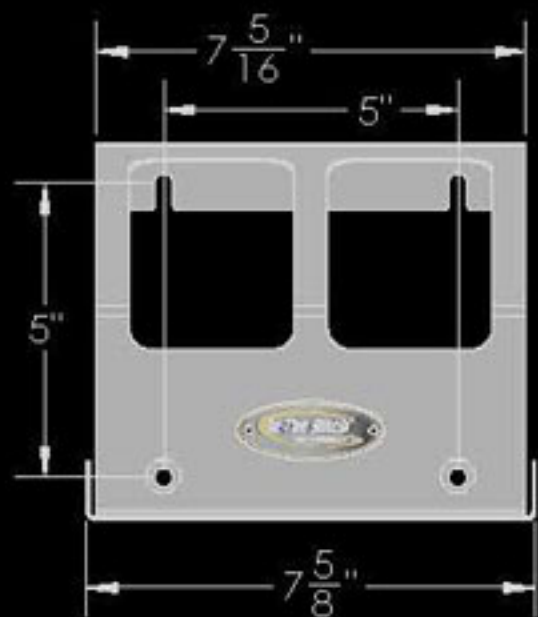

ITD1804

ITD1883

ITD1884

Inventive LLC

In The Ditch Towing Products

DESCRIPTION
Rectangular Quart Bottle Holders

PART NO. ITD1804/ITD1883/ITD1884

WEIGHT LBS