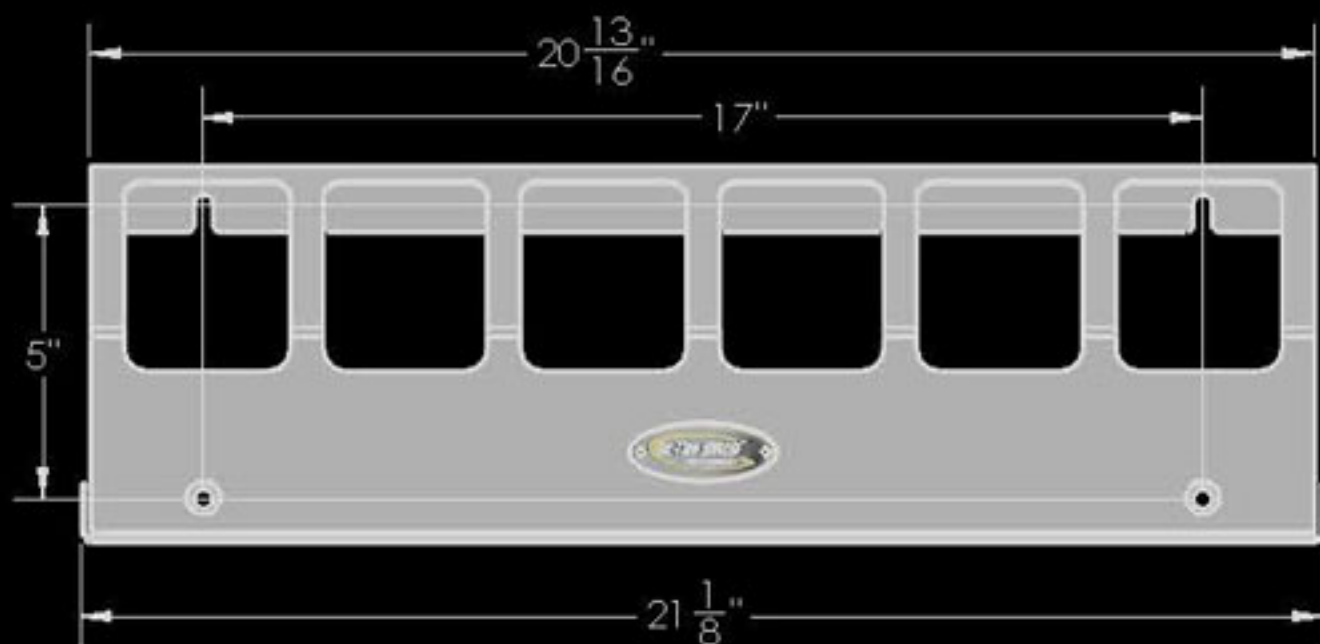

ITD1804

ITD1883

ITD1884

Inventive LLC

In The Ditch Towing Products

DESCRIPTION
Rectangular Quart Bottle Holders

PART NO. ITD1804/ITD1883/ITD1884

WEIGHT LBS