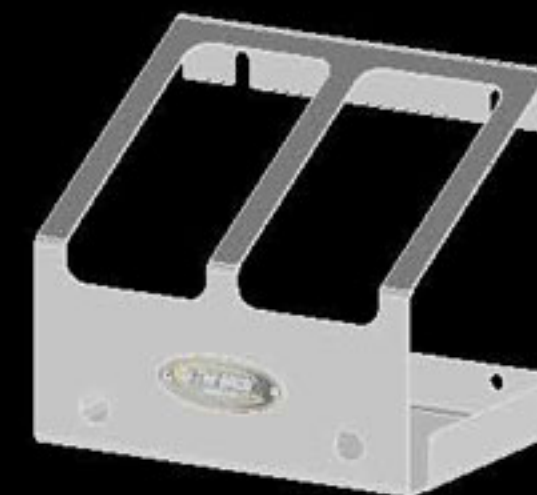

ITD1804

ITD1883

ITD1884

Inventive LLC

In The Ditch Towing Products

DESCRIPTION
Rectangular Quart Bottle Holders

PART NO. ITD1804/ITD1883/ITD1884

WEIGHT LBS