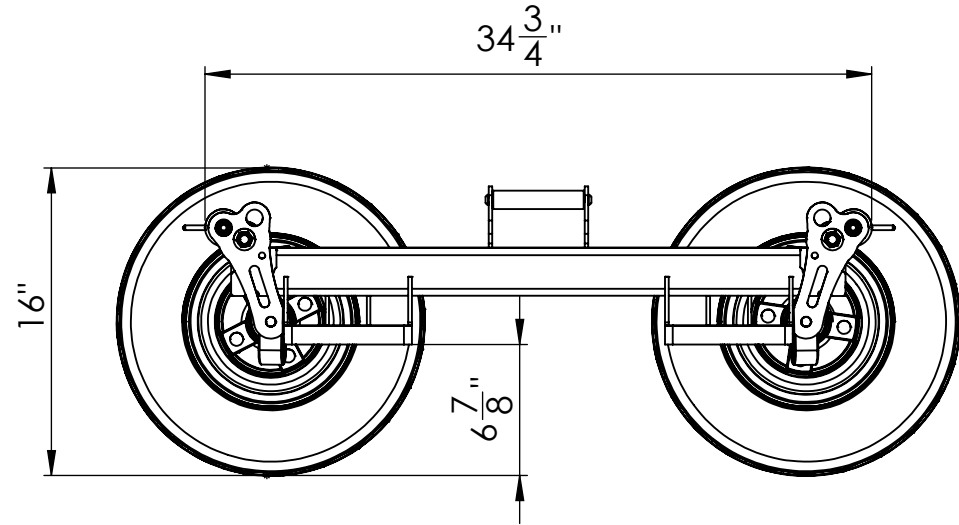

Stored Position

Dimensions are for reference only

Inventive LLC In The Ditch Towing Products
DESCRIPTION Speed Lube X Series Dolly
PART NO. ITD1878
WEIGHT 58.8 LBS

Loaded Position

Dimensions are for reference only

Inventive LLC
In The Ditch Towing Products

DESCRIPTION
Speed Lube X Series Dolly

PART NO. ITD1878

WEIGHT 58.8 LBS