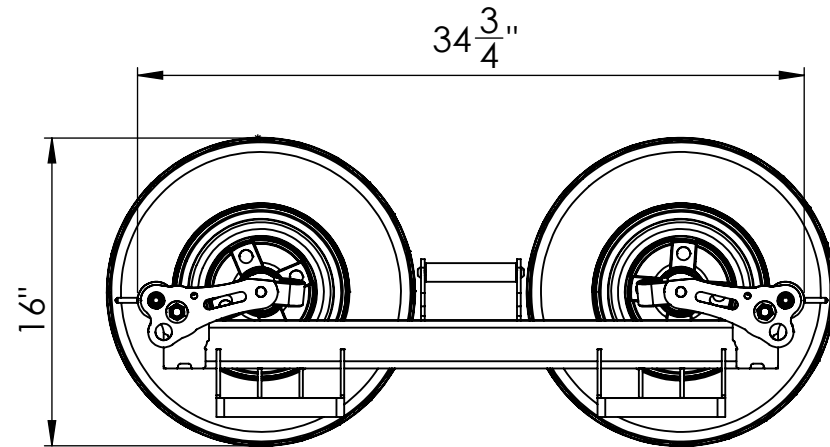

Stored Position

Dimensions are for reference only

Inventive LLC In The Ditch Towing Products
DESCRIPTION Speed Lube X Series Dolly
PART NO. ITD1878
WEIGHT 58.8 LBS

Loaded Position

Dimensions are for reference only

Inventive LLC
In The Ditch Towing Products

DESCRIPTION
Speed Lube X Series Dolly

PART NO. ITD1878

WEIGHT 58.8 LBS