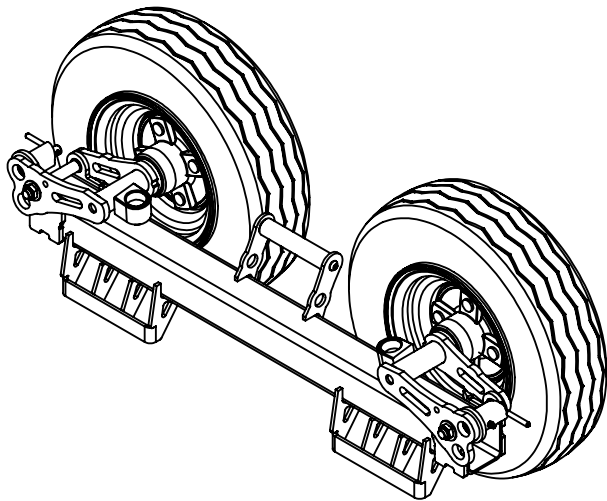

Stored Position

Dimensions are for reference only

Inventive LLC In The Ditch Towing Products
DESCRIPTION Speed Lube X Series Dolly
PART NO. ITD1878
WEIGHT 58.8 LBS

Loaded Position

Dimensions are for reference only

Inventive LLC
In The Ditch Towing Products

DESCRIPTION
Speed Lube X Series Dolly

PART NO. ITD1878

WEIGHT 58.8 LBS