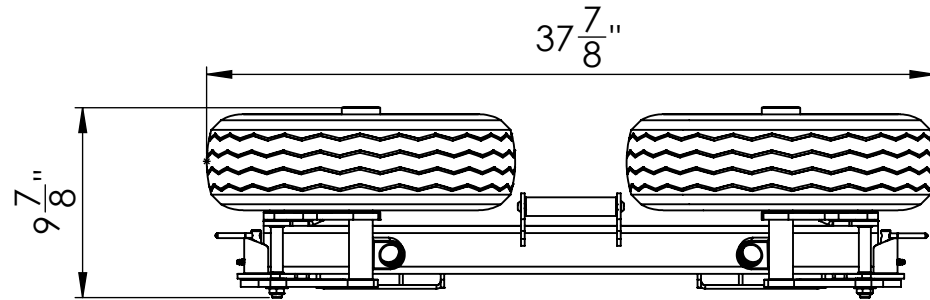

Stored Position

Dimensions are for reference only

Inventive LLC In The Ditch Towing Products
DESCRIPTION Speed Lube X Series Dolly
PART NO. ITD1878
WEIGHT 58.8 LBS

Loaded Position

Dimensions are for reference only

Inventive LLC
In The Ditch Towing Products

DESCRIPTION
Speed Lube X Series Dolly

PART NO. ITD1878

WEIGHT 58.8 LBS