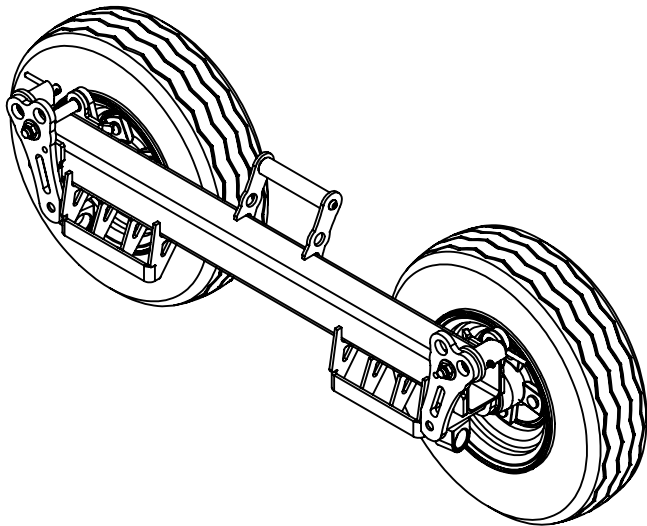

Stored Position

Dimensions are for reference only

Inventive LLC In The Ditch Towing Products
DESCRIPTION Speed Lube X Series Dolly
PART NO. ITD1878
WEIGHT 58.8 LBS

Loaded Position

Dimensions are for reference only

Inventive LLC
In The Ditch Towing Products

DESCRIPTION
Speed Lube X Series Dolly

PART NO. ITD1878

WEIGHT 58.8 LBS