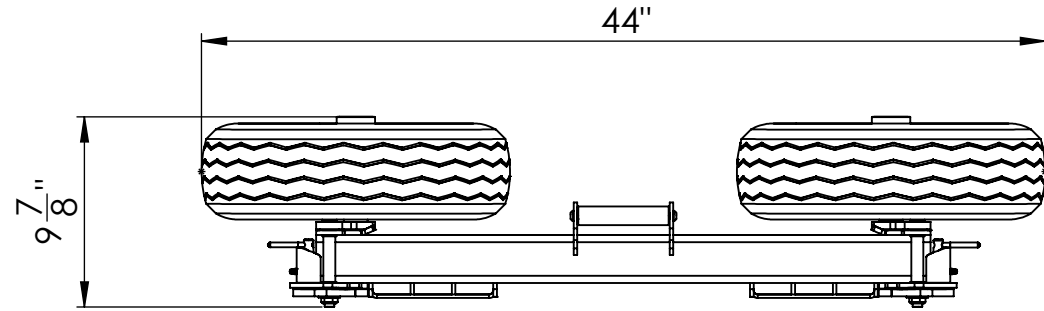

Stored Position

Dimensions are for reference only

Inventive LLC In The Ditch Towing Products
DESCRIPTION Speed Lube X Series Dolly
PART NO. ITD1878
WEIGHT 58.8 LBS

Loaded Position

Dimensions are for reference only

Inventive LLC
In The Ditch Towing Products

DESCRIPTION
Speed Lube X Series Dolly

PART NO. ITD1878

WEIGHT 58.8 LBS