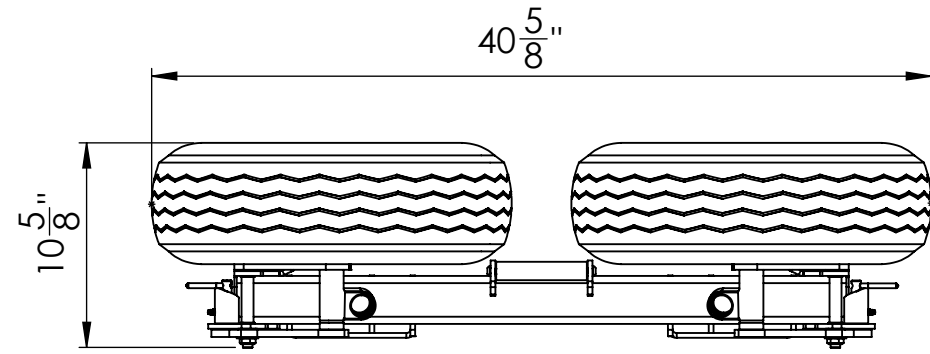

Loaded Position

Dimensions are for reference only

Inventive LLC In The Ditch Towing Products
DESCRIPTION XD Speed Lube X Series Dolly
PART NO. ITD1890
WEIGHT 73.4 LBS

Loaded Position

Dimensions are for reference only

Inventive LLC In The Ditch Towing Products
DESCRIPTION XD Speed Lube X Series Dolly
PART NO. ITD1890
WEIGHT 73.4 LBS