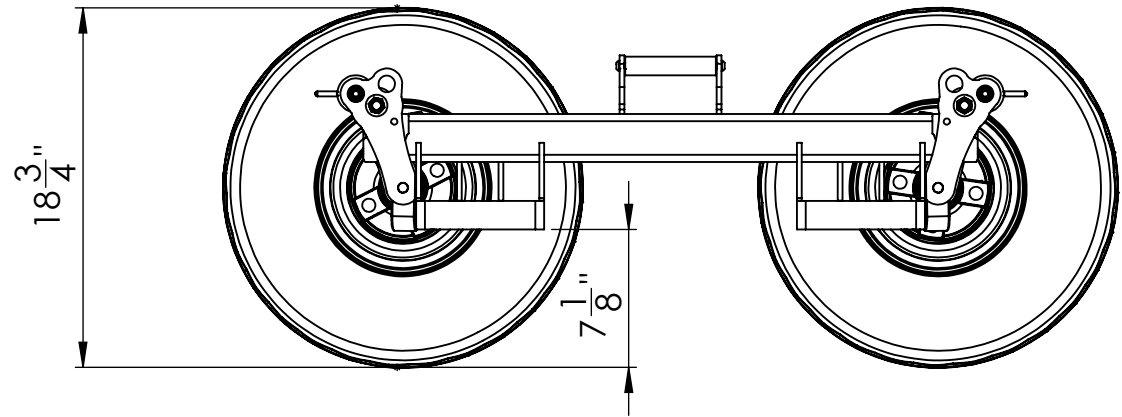

Loaded Position

Dimensions are for reference only

Inventive LLC In The Ditch Towing Products
DESCRIPTION XD Speed Lube X Series Dolly
PART NO. ITD1890
WEIGHT 73.4 LBS

Loaded Position

Dimensions are for reference only

Inventive LLC In The Ditch Towing Products
DESCRIPTION XD Speed Lube X Series Dolly
PART NO. ITD1890
WEIGHT 73.4 LBS