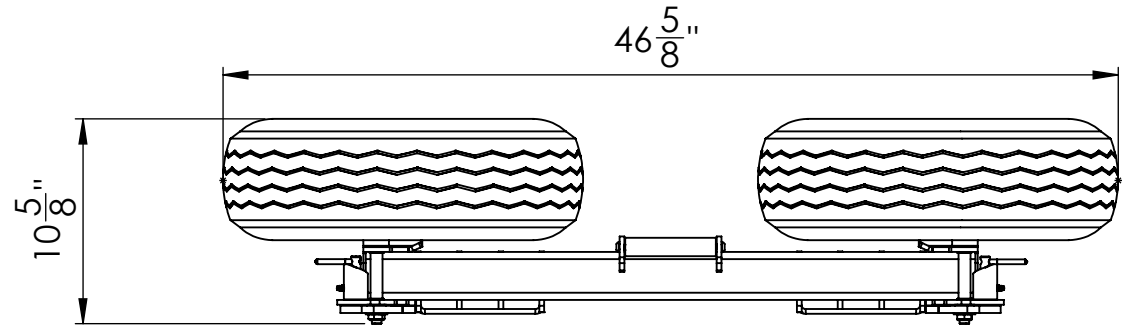

Loaded Position

Dimensions are for reference only

Inventive LLC In The Ditch Towing Products
DESCRIPTION XD Speed Lube X Series Dolly
PART NO. ITD1890
WEIGHT 73.4 LBS

Loaded Position

Dimensions are for reference only

Inventive LLC In The Ditch Towing Products
DESCRIPTION XD Speed Lube X Series Dolly
PART NO. ITD1890
WEIGHT 73.4 LBS