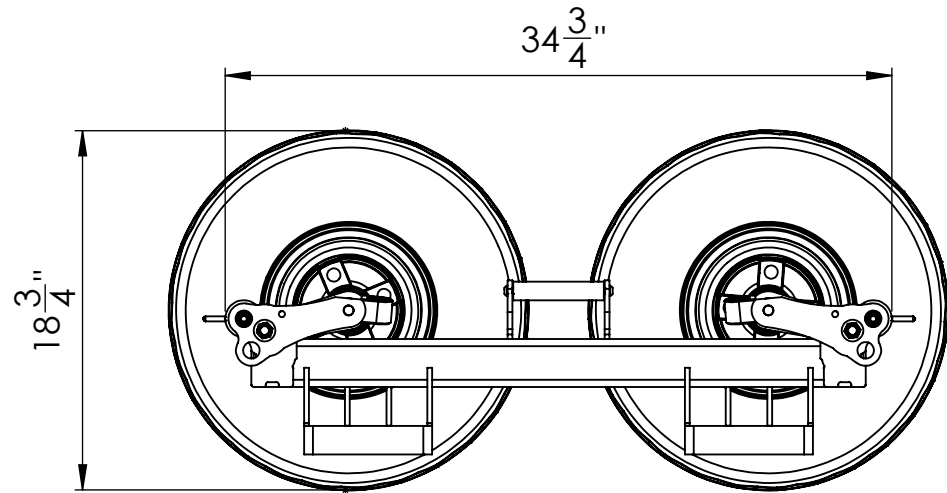

Loaded Position

Dimensions are for reference only

Inventive LLC In The Ditch Towing Products
DESCRIPTION XD Speed Lube X Series Dolly
PART NO. ITD1890
WEIGHT 73.4 LBS

Loaded Position

Dimensions are for reference only

Inventive LLC In The Ditch Towing Products
DESCRIPTION XD Speed Lube X Series Dolly
PART NO. ITD1890
WEIGHT 73.4 LBS