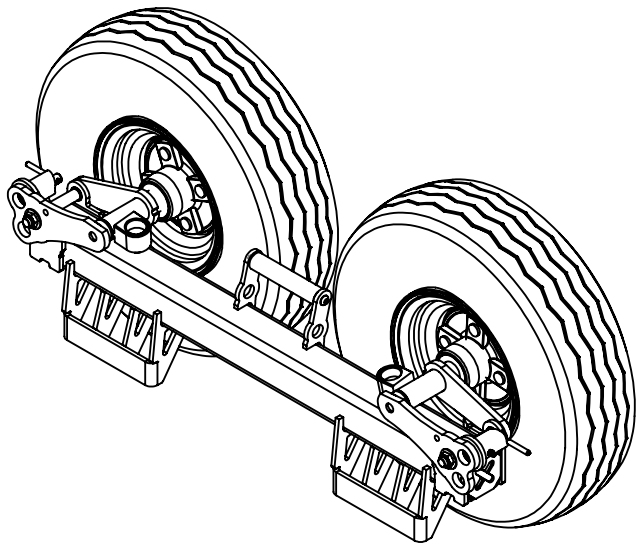

Loaded Position

Dimensions are for reference only

Inventive LLC In The Ditch Towing Products
DESCRIPTION XD Speed Lube X Series Dolly
PART NO. ITD1890
WEIGHT 73.4 LBS

Loaded Position

Dimensions are for reference only

Inventive LLC In The Ditch Towing Products
DESCRIPTION XD Speed Lube X Series Dolly
PART NO. ITD1890
WEIGHT 73.4 LBS