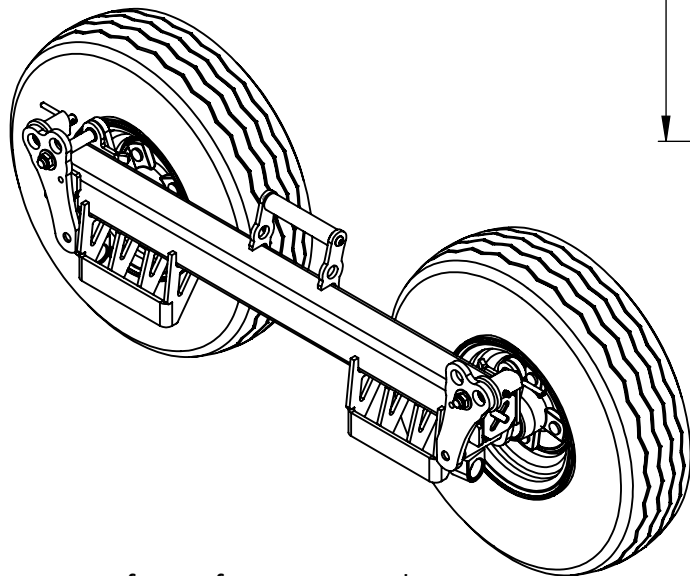

Loaded Position

Dimensions are for reference only

Inventive LLC In The Ditch Towing Products
DESCRIPTION XD Speed Lube X Series Dolly
PART NO. ITD1890
WEIGHT 73.4 LBS

Loaded Position

Dimensions are for reference only

Inventive LLC In The Ditch Towing Products
DESCRIPTION XD Speed Lube X Series Dolly
PART NO. ITD1890
WEIGHT 73.4 LBS