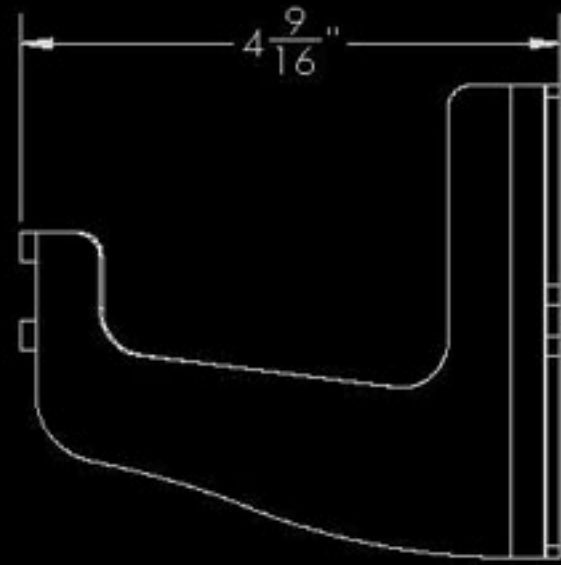

ITD1772  
3" WALL HOOK

ITD1774  
5" WALL HOOK

ITD1775  
7" WALL HOOK

Inventive LLC In The Ditch Towing Products	
DESCRIPTION	Heavy Duty Wall Hooks
PART NO.	VARIOUS
WEIGHT	