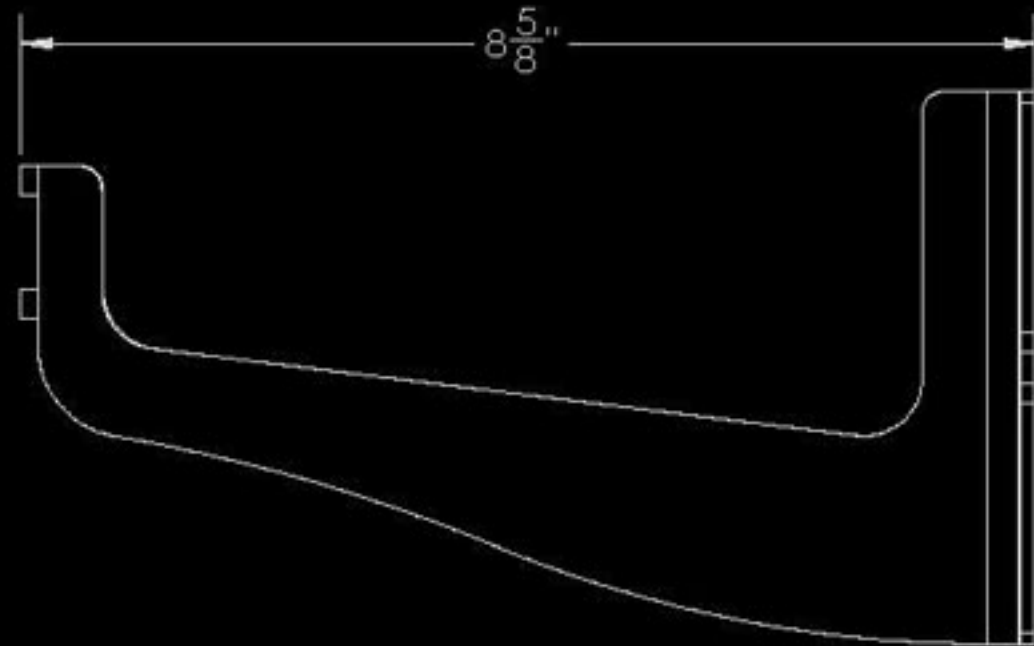

ITD1772  
3" WALL HOOK

ITD1774  
5" WALL HOOK

ITD1775  
7" WALL HOOK

Inventive LLC In The Ditch Towing Products	
DESCRIPTION	Heavy Duty Wall Hooks
PART NO.	VARIOUS
WEIGHT	