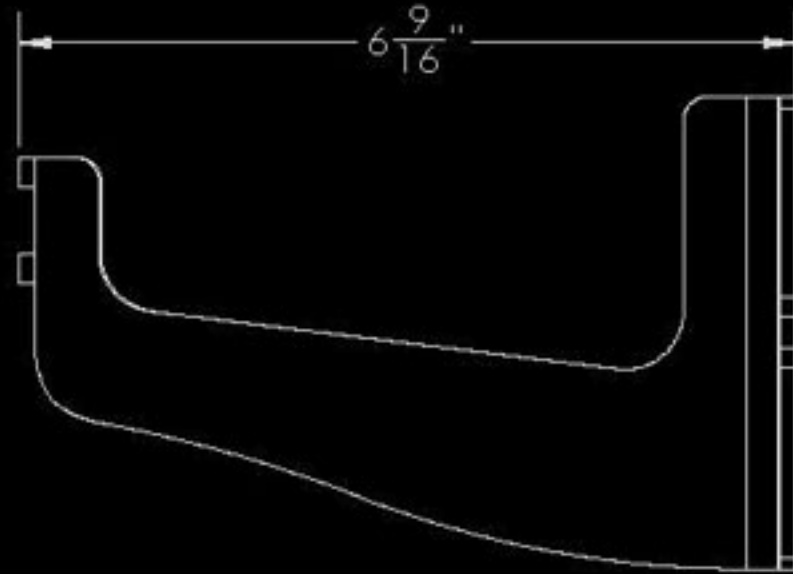

ITD1772  
3" WALL HOOK

ITD1774  
5" WALL HOOK

ITD1775  
7" WALL HOOK

Inventive LLC In The Ditch Towing Products	
DESCRIPTION	Heavy Duty Wall Hooks
PART NO.	VARIOUS
WEIGHT	