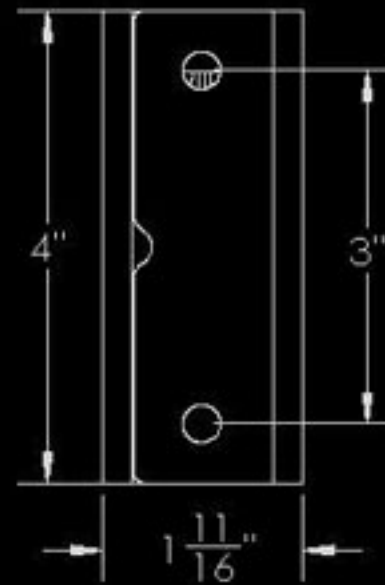

ITD1772  
3" WALL HOOK

ITD1774  
5" WALL HOOK

ITD1775  
7" WALL HOOK

Inventive LLC In The Ditch Towing Products	
DESCRIPTION	Heavy Duty Wall Hooks
PART NO.	VARIOUS
WEIGHT	