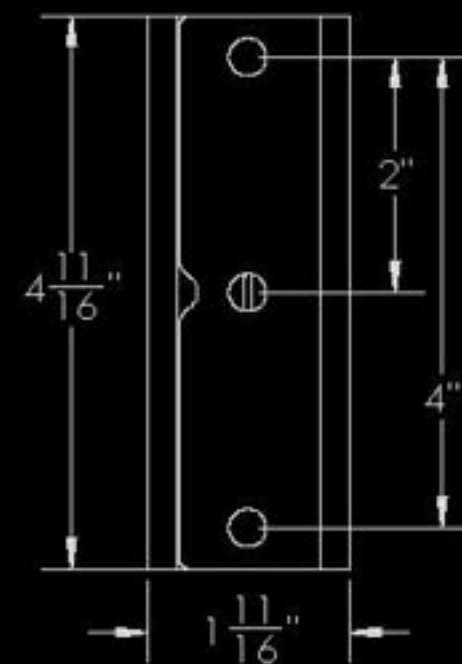

ITD1772  
3" WALL HOOK

ITD1774  
5" WALL HOOK

ITD1775  
7" WALL HOOK

Inventive LLC In The Ditch Towing Products	
DESCRIPTION	Heavy Duty Wall Hooks
PART NO.	VARIOUS
WEIGHT	