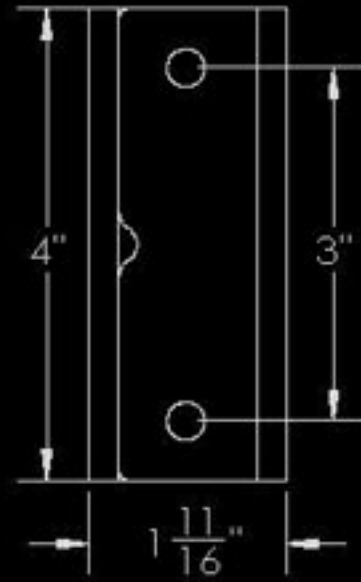

ITD1772  
3" WALL HOOK

ITD1774  
5" WALL HOOK

ITD1775  
7" WALL HOOK

Inventive LLC In The Ditch Towing Products	
DESCRIPTION	Heavy Duty Wall Hooks
PART NO.	VARIOUS
WEIGHT	