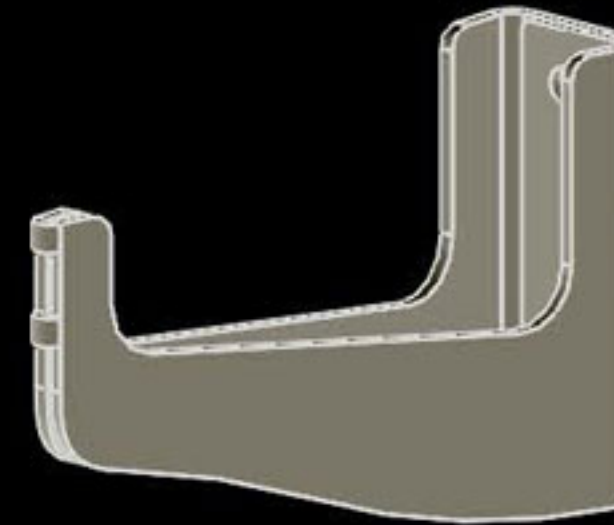

ITD1772  
3" WALL HOOK

ITD1774  
5" WALL HOOK

ITD1775  
7" WALL HOOK

Inventive LLC In The Ditch Towing Products	
DESCRIPTION	Heavy Duty Wall Hooks
PART NO.	VARIOUS
WEIGHT	