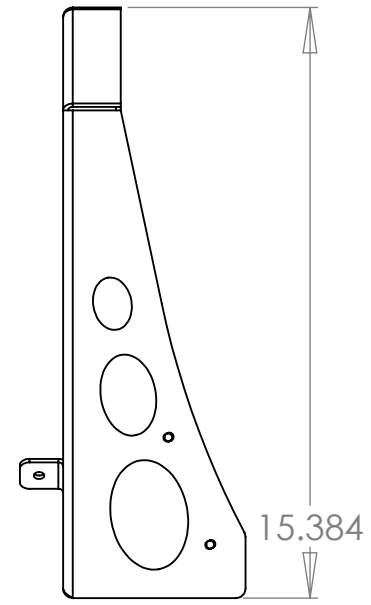

REV.	DESCRIPTION	DATE	APPROVED
------	-------------	------	----------

Weight: 4.13 lb
Load Rating: 60 Lb

DRAWN BY: KBH DRAWN DATE: 7/15/2013 UNLESS OTHERWISE SPECIFIED: DIMENSIONS ARE IN INCHES TOLERANCES: FRACTIONAL $\pm 1/16"$ ANGULAR: MACH $\pm 0.25^\circ$ BEND $\pm 1.5^\circ$ TWO PLACE DECIMAL $\pm 0.020"$ THREE PLACE DECIMAL $\pm 0.005"$ MATERIAL: 0.125" 5052 Aluminum Sheet DO NOT SCALE DRAWING	Inventive LLC In The Ditch Towing Products DESCRIPTION: Single 6 Gal Trash Can Mount SIZE PART NO. A ITD1374-00 SHEET SCALE 1:5	REV SHEET 1 of 1
---	---	---------------------