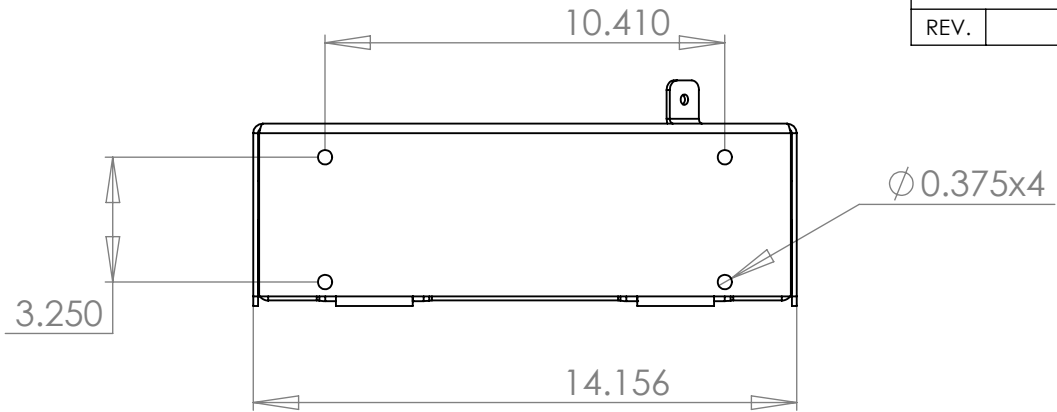

REV.	DESCRIPTION	DATE	APPROVED
------	-------------	------	----------

Weight: 4.13 lb
Load Rating: 60 Lb

DRAWN BY: KBH DRAWN DATE: 7/15/2013 UNLESS OTHERWISE SPECIFIED: DIMENSIONS ARE IN INCHES TOLERANCES: FRACTIONAL $\pm 1/16"$ ANGULAR: MACH $\pm 0.25^\circ$ BEND $\pm 1.5^\circ$ TWO PLACE DECIMAL $\pm 0.020"$ THREE PLACE DECIMAL $\pm 0.005"$ MATERIAL: 0.125" 5052 Aluminum Sheet DO NOT SCALE DRAWING	Inventive LLC In The Ditch Towing Products DESCRIPTION: Single 6 Gal Trash Can Mount SIZE PART NO. A ITD1374-00 SHEET SCALE 1:5	REV SHEET 1 of 1
---	---	---------------------