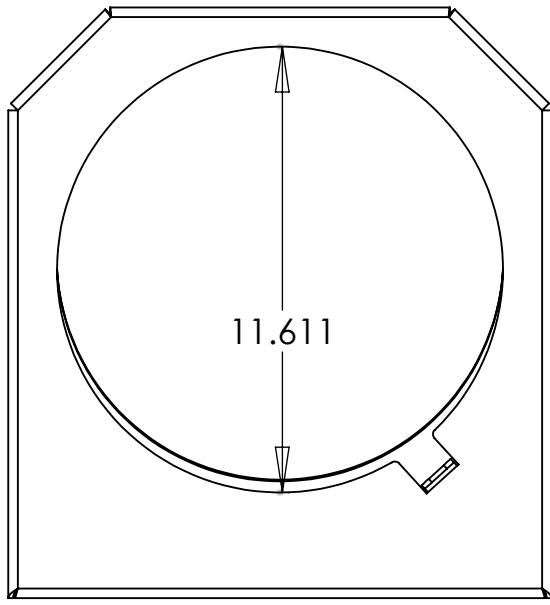

REV.	DESCRIPTION	DATE	APPROVED
------	-------------	------	----------

Weight: 4.13 lb
Load Rating: 60 Lb

DRAWN BY: KBH DRAWN DATE: 7/15/2013 UNLESS OTHERWISE SPECIFIED: DIMENSIONS ARE IN INCHES TOLERANCES: FRACTIONAL $\pm 1/16"$ ANGULAR: MACH $\pm 0.25^\circ$ BEND $\pm 1.5^\circ$ TWO PLACE DECIMAL $\pm 0.020"$ THREE PLACE DECIMAL $\pm 0.005"$ MATERIAL: 0.125" 5052 Aluminum Sheet DO NOT SCALE DRAWING	Inventive LLC In The Ditch Towing Products DESCRIPTION: Single 6 Gal Trash Can Mount SIZE PART NO. A ITD1374-00 SHEET SCALE 1:5	REV SHEET 1 of 1
---	---	---------------------