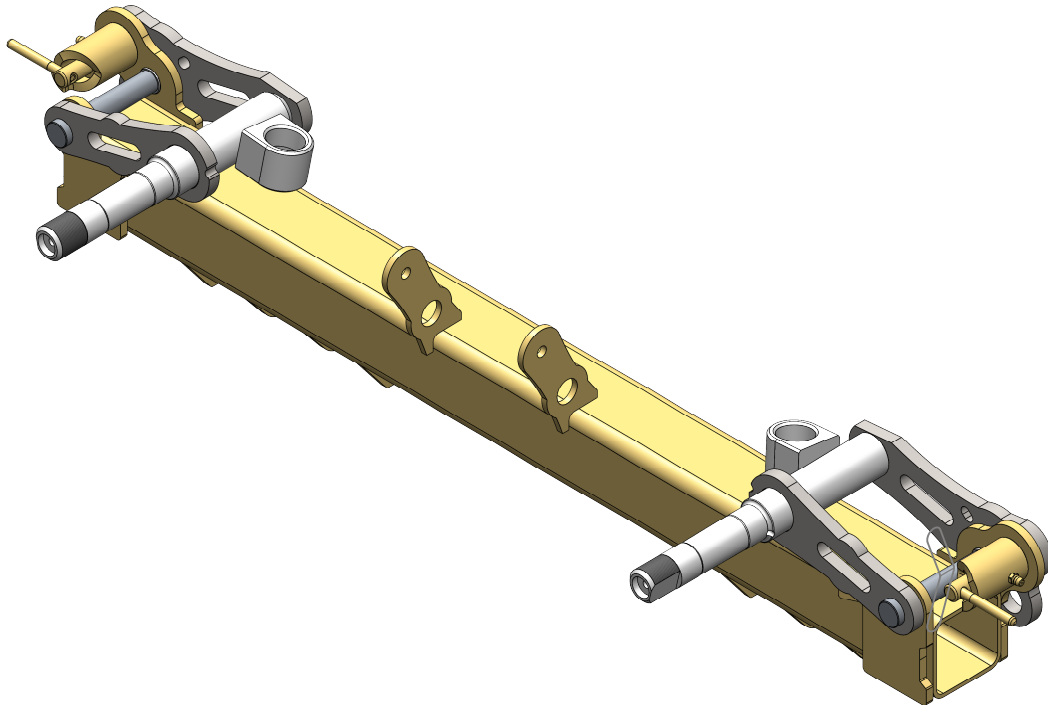

ITEM NO.	PART NUMBER	DESCRIPTION	Replacement Wheel & Hub/QTY.
1	ITD7097	Acorn Style Lug Nut	8
2	ITD7094	4 x 4" Aluminum Rim	2
3	ITD7009	4.80 Load Range C Tire	2
4	ITD7098	4.80 Wheel Tire Package (Includes ITD7094 & ITD7009)	2
5	ITD7123	Rubber Cap Insert	2
6	ITD7122	Dust Cap	2
7	ITD7121	Spindle Nut Retainer	2
8	ITD7120	Spindle Jam Nut	4
9	ITD7119	Spindle D Washer	2
10	ITD7118	Replacement Bearing & Race for Dollies	2
11	ITD7011	Grease Seal	2
12	ITD7357	SLX Hub Assembly (Includes: ITD7011x1,ITD7118x2,ITD7119x1,ITD7120x1,ITD7121x1,ITD7121x1,I TD7122x1, &ITD7123x1)	2

All Items are sold each unless otherwise specified

<b>Inventive LLC</b> In The Ditch Towing Products
DESCRIPTION Speed Lube X Series Dolly
PART NO. ITD1878
WEIGHT SW-Mass LBS

ITEM NO.	PART NUMBER	DESCRIPTION	Replacement Wheel & Hub/QTY.
1	ITD7906-L	SLX-SD-Replacement Bolt On Spindle-Left	1
2	ITD7906-R	SLX-SD-Replacement Bolt On Spindle-Right	1
3	ITD7394	Dolly Pin Kit (Includes ITD7377 x1, ITD7379x2, 1/2" SS Washer x1, & 1/2" Thin Nylock Nut x1)	2
4	ITD7396	3/4" Dolly Bushing	4
5	ITD6562	Aluminum Dolly Handle (Includes Hardware)	1
6	ITD7166	Cam Lock Rebuild Kit(Includes ITD6839, ITD7002, ITD7015, & ITD7043)	2

All Items are sold each unless otherwise specified

<b>Inventive LLC</b> In The Ditch Towing Products	
DESCRIPTION Speed Lube X Series Dolly	
PART NO. ITD1878	
WEIGHT	SW-Mass LBS

ITEM NO.	PART NUMBER	DESCRIPTION	Replacement Wheel & Hub/QTY.
6	ITD1882	SLX Speed Dolly Frame Only (no hubs or tires)	1

All Items are sold each unless otherwise specified

<b>Inventive LLC</b> In The Ditch Towing Products	
DESCRIPTION	
PART NO. ITD1882	
WEIGHT	LBS