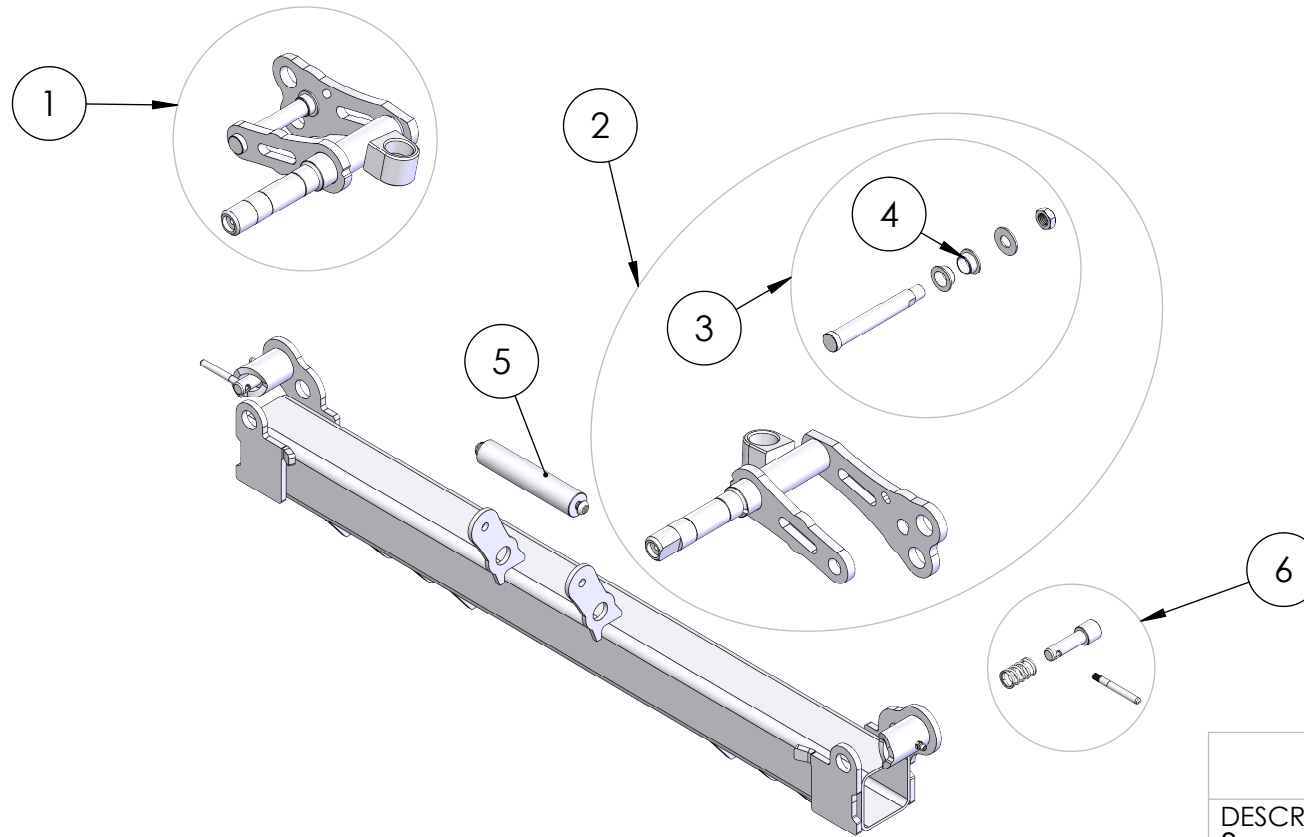

ITEM NO.	PART NUMBER	DESCRIPTION	Replacement Wheel & Hub/QTY.
1	ITD7097	Acorn Style Lug Nut	8
2	ITD7094	4 x 4" Aluminum Rim	2
3	ITD7009	4.80 Load Range C Tire	2
4	ITD7098	4.80 Wheel Tire Package (Includes ITD7094 & ITD7009)	2
5	ITD7123	Rubber Cap Insert	2
6	ITD7122	Dust Cap	2
7	ITD7121	Spindle Nut Retainer	2
8	ITD7120	Spindle Jam Nut	4
9	ITD7119	Spindle D Washer	2
10	ITD7118	Replacement Bearing & Race for Dollies	2
11	ITD7011	Grease Seal	2
12	ITD7357	SLX Hub Assembly (Includes: ITD7011x1,ITD7118x2,ITD7119x1,ITD7120x1,ITD7121x1,ITD7121x1,I TD7122x1, &ITD7123x1)	2

All Items are sold each unless otherwise specified

<b>Inventive LLC</b> In The Ditch Towing Products
DESCRIPTION Speed Lube X Series Dolly
PART NO. ITD1878
WEIGHT SW-Mass LBS

ITEM NO.	PART NUMBER	DESCRIPTION	Replacement Wheel & Hub/QTY.
1	ITD7906-L	SLX-SD-Replacement Bolt On Spindle-Left	1
2	ITD7906-R	SLX-SD-Replacement Bolt On Spindle-Right	1
3	ITD7394	Dolly Pin Kit (Includes ITD7377 x1, ITD7379x2, 1/2" SS Washer x1, & 1/2" Thin Nylock Nut x1)	2
4	ITD7396	3/4" Dolly Bushing	4
5	ITD6562	Aluminum Dolly Handle (Includes Hardware)	1
6	ITD7166	Cam Lock Rebuild Kit(Includes ITD6839, ITD7002, ITD7015, & ITD7043)	2

All Items are sold each unless otherwise specified

<b>Inventive LLC</b> In The Ditch Towing Products	
DESCRIPTION Speed Lube X Series Dolly	
PART NO. ITD1878	
WEIGHT	SW-Mass LBS

ITEM NO.	PART NUMBER	DESCRIPTION	Replacement Wheel & Hub/QTY.
6	ITD1882	SLX Speed Dolly Frame Only (no hubs or tires)	1

All Items are sold each unless otherwise specified

<b>Inventive LLC</b> In The Ditch Towing Products	
DESCRIPTION	
PART NO. ITD1882	
WEIGHT	LBS