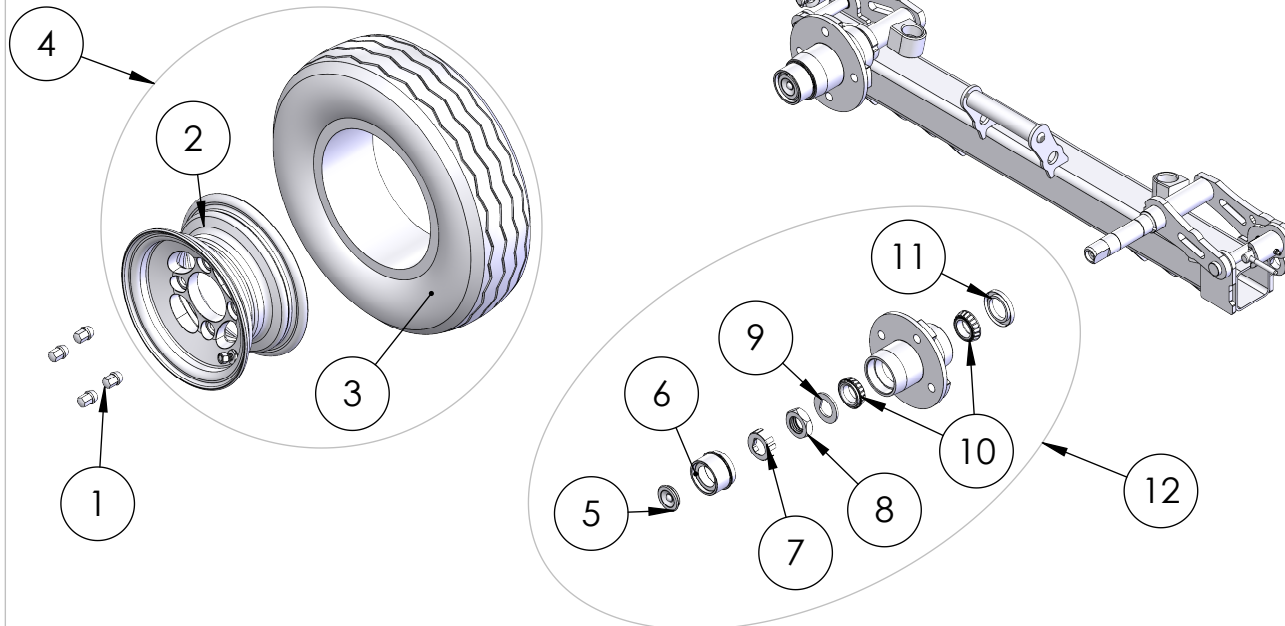

ITEM NO.	PART NUMBER	DESCRIPTION	Replacement Wheel & Hub/QTY.
1	ITD7097	Acorn Style Lug Nut	8
2	ITD7094	4 x 4" Aluminum Rim	2
3	ITD7009	4.80 Load Range C Tire	2
4	ITD7098	4.80 Wheel Tire Package (Includes ITD7094 & ITD7009)	2
5	ITD7123	Rubber Cap Insert	2
6	ITD7122	Dust Cap	2
7	ITD7121	Spindle Nut Retainer	2
8	ITD7120	Spindle Jam Nut	4
9	ITD7119	Spindle D Washer	2
10	ITD7118	Replacement Bearing & Race for Dollies	2
11	ITD7011	Grease Seal	2
12	ITD7357	SLX Hub Assembly (Includes: ITD7011x1,ITD7118x2,ITD7119x1,ITD7120x1,ITD7121x1,ITD7121x1,I TD7122x1, &ITD7123x1)	2

All Items are sold each unless otherwise specified

<b>Inventive LLC</b> In The Ditch Towing Products
DESCRIPTION Speed Lube X Series Dolly
PART NO. ITD1878
WEIGHT SW-Mass LBS

ITEM NO.	PART NUMBER	DESCRIPTION	Replacement Wheel & Hub/QTY.
1	ITD7906-L	SLX-SD-Replacement Bolt On Spindle-Left	1
2	ITD7906-R	SLX-SD-Replacement Bolt On Spindle-Right	1
3	ITD7394	Dolly Pin Kit (Includes ITD7377 x1, ITD7379x2, 1/2" SS Washer x1, & 1/2" Thin Nylock Nut x1)	2
4	ITD7396	3/4" Dolly Bushing	4
5	ITD6562	Aluminum Dolly Handle (Includes Hardware)	1
6	ITD7166	Cam Lock Rebuild Kit(Includes ITD6839, ITD7002, ITD7015, & ITD7043)	2

All Items are sold each unless otherwise specified

<b>Inventive LLC</b> In The Ditch Towing Products	
DESCRIPTION Speed Lube X Series Dolly	
PART NO. ITD1878	
WEIGHT	SW-Mass LBS

ITEM NO.	PART NUMBER	DESCRIPTION	Replacement Wheel & Hub/QTY.
6	ITD1882	SLX Speed Dolly Frame Only (no hubs or tires)	1

All Items are sold each unless otherwise specified

<b>Inventive LLC</b> In The Ditch Towing Products	
DESCRIPTION	
PART NO. ITD1882	
WEIGHT	LBS