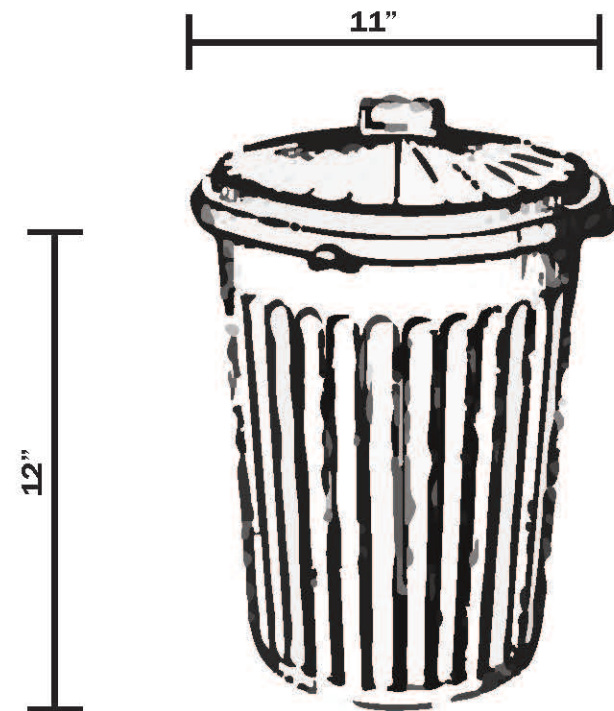

**ITD1087 6 Gallon Galvanized Steel Trash Can And Lid**

**LID SIZE**  
**13" W x 3.5" H**

**ITD1086 4 Gallon Galvanized Steel Trash Can And Lid**

**LID SIZE**  
**11.75" W x 2.75" H**