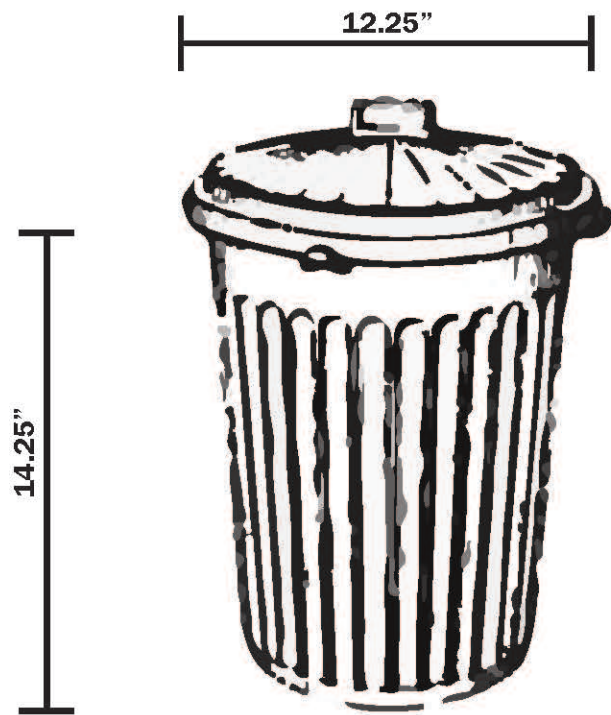

**ITD1087 6 Gallon Galvanized Steel Trash Can And Lid**

**LID SIZE**  
**13" W x 3.5" H**

**ITD1086 4 Gallon Galvanized Steel Trash Can And Lid**

**LID SIZE**  
**11.75" W x 2.75" H**