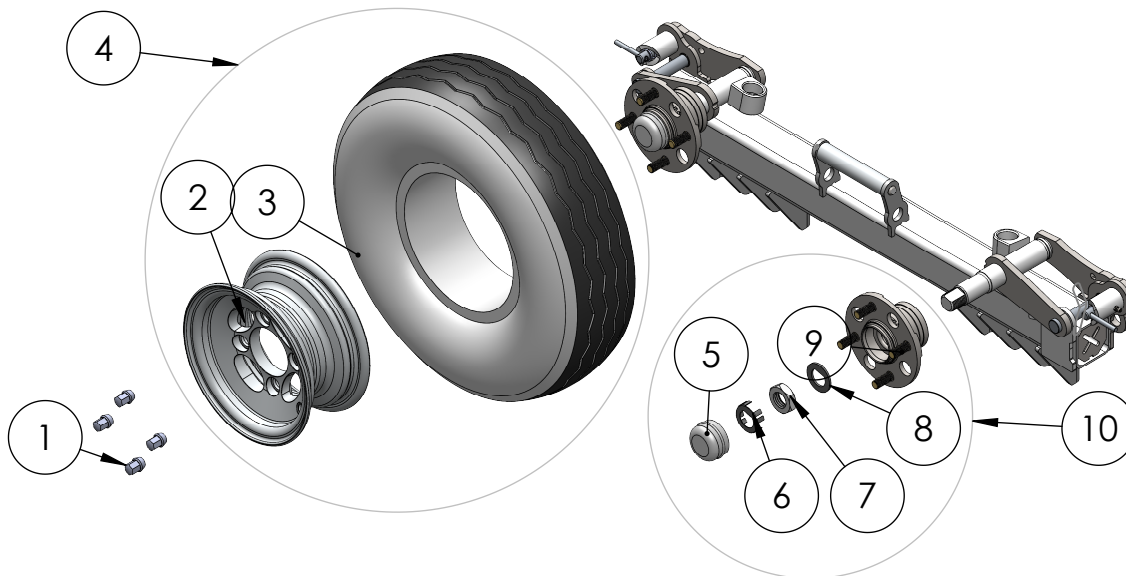

ITEM NO.	PART NUMBER	DESCRIPTION	Replacment Wheels & Hub/QTY.
1	ITD7097	Acorn Style Lug Nut	4
2	ITD7094	4x4" Aluminum Rim	2
3	ITD7093	5.70 Load Range D Tire	2
4	ITD7096	5.70 Wheel Tire Package (Includes ITD7094 & Itd7093)	2
5	ITD7013	Hub Dust Cap	2
6	ITD7121	Dolly Spindle Nut Retainer	2
7	ITD7120	Dolly Spindle Jam Nut	2
8	ITD7119	Dolly Spindle D Washer	2
9	ITD7393	Sealed Hub Assembly	2
10	ITD7395	Sealed Bearing Hub Kit (Includes ITD7013x1, ITD7121x1, ITD7120x1, ITD7119x1, & ITD7393x1)	2

All Items are sold each unless otherwise specified

Inventive LLC In The Ditch Towing Products
DESCRIPTION eXtended Life (XL) XD Speed Dolly
PART NO. ITD1790
WEIGHT SW-Mass LBS

ITEM NO.	PART NUMBER	DESCRIPTION	Replacement Frame/QTY.
1	ITD7909-L	XL-XD-Replacement Bolt On Spindle - Left	1
2	ITD7909-R	XL-XD-Replacement Bolt On Spindle - Right	1
3	ITD7394	Dolly Pin Kit (Includes ITD7377 x1, ITD7379x2, 1/2" SS Washer x1, & 1/2" Thin Nylock Nut x1)	2
4	ITD7396	3/4" Dolly bushing	4
5	ITD6562	Aluminum Dolly Handle (Includes Hardware)	1
6	ITD7166	Cam Lock Rebuild Kit (Includes ITD6839, ITD7002, ITD7015, & ITD7043)	2

All Items are sold each unless otherwise specified

Inventive LLC	
In The Ditch Towing Products	
DESCRIPTION eXtended Life (XL) XD Speed Dolly	
PART NO. ITD1790	
WEIGHT SW-Mass LBS	

ITEM NO.	PART NUMBER	DESCRIPTION	Store/QTY.
1	ITD1792	eXtended Life (XL) XD Dolly Frame Only (no hubs or tires)	1

All Items are sold each unless otherwise specified

Inventive LLC In The Ditch Towing Products
DESCRIPTION XL-XD Dolly
PART NO. ITD1792
WEIGHT 29.458 LBS