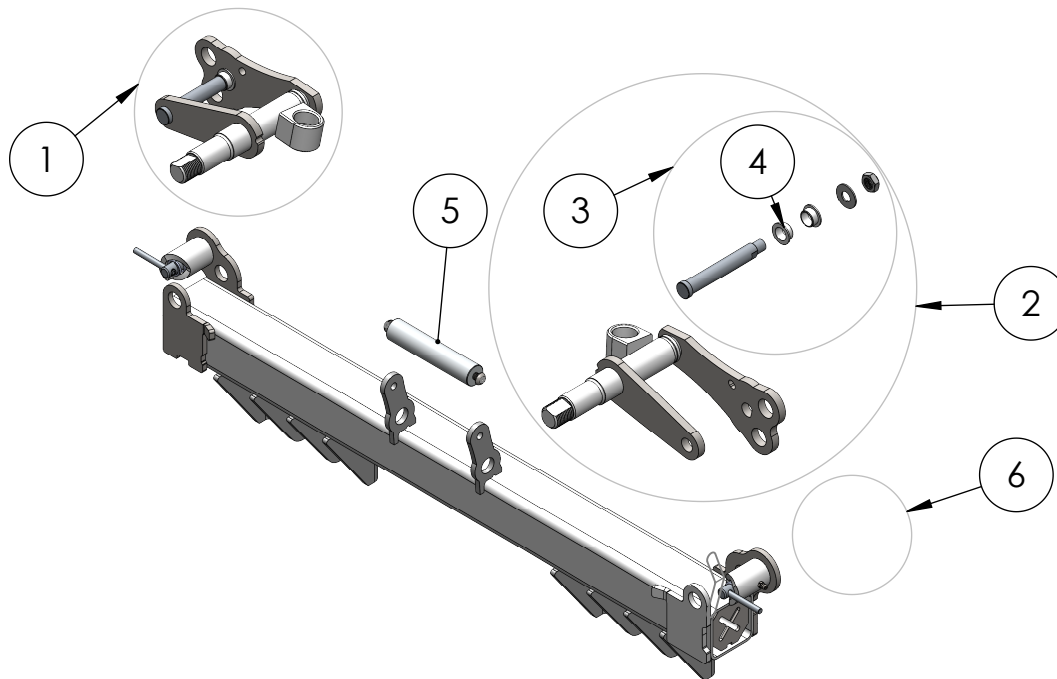

ITEM NO.	PART NUMBER	DESCRIPTION	Replacment Wheels & Hub/QTY.
1	ITD7097	Acorn Style Lug Nut	4
2	ITD7094	4x4" Aluminum Rim	2
3	ITD7093	5.70 Load Range D Tire	2
4	ITD7096	5.70 Wheel Tire Package (Includes ITD7094 & Itd7093)	2
5	ITD7013	Hub Dust Cap	2
6	ITD7121	Dolly Spindle Nut Retainer	2
7	ITD7120	Dolly Spindle Jam Nut	2
8	ITD7119	Dolly Spindle D Washer	2
9	ITD7393	Sealed Hub Assembly	2
10	ITD7395	Sealed Bearing Hub Kit (Includes ITD7013x1, ITD7121x1, ITD7120x1, ITD7119x1, & ITD7393x1)	2

All Items are sold each unless otherwise specified

Inventive LLC In The Ditch Towing Products
DESCRIPTION eXtended Life (XL) XD Speed Dolly
PART NO. ITD1790
WEIGHT SW-Mass LBS

ITEM NO.	PART NUMBER	DESCRIPTION	Replacement Frame/QTY.
1	ITD7909-L	XL-XD-Replacement Bolt On Spindle - Left	1
2	ITD7909-R	XL-XD-Replacement Bolt On Spindle - Right	1
3	ITD7394	Dolly Pin Kit (Includes ITD7377 x1, ITD7379x2, 1/2" SS Washer x1, & 1/2" Thin Nylock Nut x1)	2
4	ITD7396	3/4" Dolly bushing	4
5	ITD6562	Aluminum Dolly Handle (Includes Hardware)	1
6	ITD7166	Cam Lock Rebuild Kit (Includes ITD6839, ITD7002, ITD7015, & ITD7043)	2

All Items are sold each unless otherwise specified

Inventive LLC	
In The Ditch Towing Products	
DESCRIPTION eXtended Life (XL) XD Speed Dolly	
PART NO. ITD1790	
WEIGHT SW-Mass LBS	

ITEM NO.	PART NUMBER	DESCRIPTION	Store/QTY.
1	ITD1792	eXtended Life (XL) XD Dolly Frame Only (no hubs or tires)	1

All Items are sold each unless otherwise specified

Inventive LLC In The Ditch Towing Products
DESCRIPTION XL-XD Dolly
PART NO. ITD1792
WEIGHT 29.458 LBS