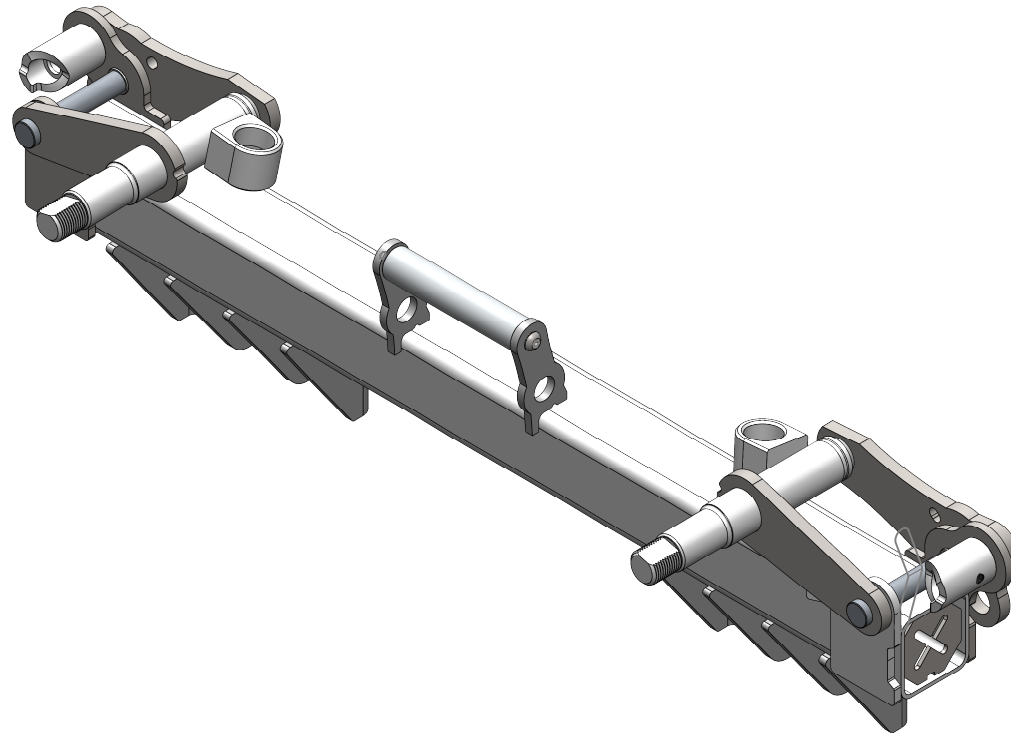

ITEM NO.	PART NUMBER	DESCRIPTION	Replacment Wheels & Hub/QTY.
1	ITD7097	Acorn Style Lug Nut	4
2	ITD7094	4x4" Aluminum Rim	2
3	ITD7093	5.70 Load Range D Tire	2
4	ITD7096	5.70 Wheel Tire Package (Includes ITD7094 & Itd7093)	2
5	ITD7013	Hub Dust Cap	2
6	ITD7121	Dolly Spindle Nut Retainer	2
7	ITD7120	Dolly Spindle Jam Nut	2
8	ITD7119	Dolly Spindle D Washer	2
9	ITD7393	Sealed Hub Assembly	2
10	ITD7395	Sealed Bearing Hub Kit (Includes ITD7013x1, ITD7121x1, ITD7120x1, ITD7119x1, & ITD7393x1)	2

All Items are sold each unless otherwise specified

Inventive LLC In The Ditch Towing Products
DESCRIPTION eXtended Life (XL) XD Speed Dolly
PART NO. ITD1790
WEIGHT SW-Mass LBS

ITEM NO.	PART NUMBER	DESCRIPTION	Replacement Frame/QTY.
1	ITD7909-L	XL-XD-Replacement Bolt On Spindle - Left	1
2	ITD7909-R	XL-XD-Replacement Bolt On Spindle - Right	1
3	ITD7394	Dolly Pin Kit (Includes ITD7377 x1, ITD7379x2, 1/2" SS Washer x1, & 1/2" Thin Nylock Nut x1)	2
4	ITD7396	3/4" Dolly bushing	4
5	ITD6562	Aluminum Dolly Handle (Includes Hardware)	1
6	ITD7166	Cam Lock Rebuild Kit (Includes ITD6839, ITD7002, ITD7015, & ITD7043)	2

All Items are sold each unless otherwise specified

Inventive LLC	
In The Ditch Towing Products	
DESCRIPTION eXtended Life (XL) XD Speed Dolly	
PART NO. ITD1790	
WEIGHT SW-Mass LBS	

ITEM NO.	PART NUMBER	DESCRIPTION	Store/QTY.
1	ITD1792	eXtended Life (XL) XD Dolly Frame Only (no hubs or tires)	1

All Items are sold each unless otherwise specified

Inventive LLC In The Ditch Towing Products
DESCRIPTION XL-XD Dolly
PART NO. ITD1792
WEIGHT 29.458 LBS