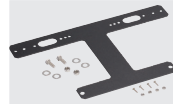

IPX-GRL9
IPX3/MPS3/MPS3U (1) grille bracket with hardware, horizontal mount orientation, Dodge Charger 2015 – 2020, intended for use with Rumbler installation

IPX-GRL12
IPX3/IPX6/MPS3/MPS6/MPS3U/ MPS6U, grille bracket with hardware, Chevrolet Silverado SSV, 2015 – 2018

IPX-GRL13
IP3/IPX6/MPS3/MPS6/MPS12, grille bracket with hardware, horizontal mount, Chevy Traverse 2016 – 2017

IPX-GRL14
IPX3/IPX6/MPS3/MPS3U/MPS6/MPS6U, pair of grille brackets, horizontal mount, no drill Ford F-150 PPV, XL, and XLT models, 2019-2020

IPX-LPV1
IPX3/IPX6, flat surface license plate mount, various vehicles without recessed plate mounting locations

IPX-LPV2
Adjustable license plate mounting kit to mount (2) IPX3/ IPX6/MPS3/MPS6/MPS12 light heads to the license plate of popular vehicles