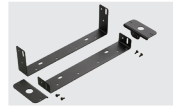

IPX-LPVX1
IPX3/IPX6, extended license plate bracket for vehicles with a recessed license plate mount location