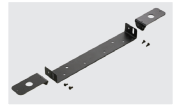

IPX-GRL13
IP3/IPX6/MPS3/MPS6/MPS12, grille bracket with hardware, horizontal mount, Chevy Traverse 2016 – 2017

IPX-GRL14
IPX3/IPX6/MPS3/MPS3U/MPS6/MPS6U, pair of grille brackets, horizontal mount, no drill Ford F-150 PPV, XL, and XLT models, 2019-2020

IPX-LPV1
IPX3/IPX6, flat surface license plate mount, various vehicles without recessed plate mounting locations

IPX-LPV2
Adjustable license plate mounting kit to mount (2) IPX3/ IPX6/MPS3/MPS6/MPS12 light heads to the license plate of popular vehicles

IPX-GRL16
Single grille bracket with hardware, no drill, horizontal mount, bracket holds (2) IPX6B/MPS3/MPS3U/MPS6/MPS6U lights, Police Interceptor Utility 2020

IPX-LPVX1
IPX3/IPX6, extended license plate bracket for vehicles with a recessed license plate mount location