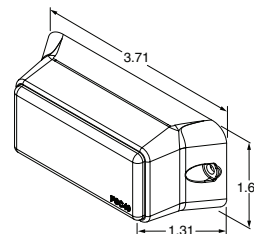

Physical Specifications

	With Bezel	Without Bezel
Length	5.5 in (14.0 cm)	4.1 in (10.4 cm)
Width	1.5 in (3.8 cm)	1.4 in (3.6 cm)
Height	2.0 in (4.8 cm)	1.4 in (3.6 cm)

Ship Weight

1.0 lb (0.45 kg)

Patterns and Flash Rates

Flash Pattern	Description	Flash Pattern	Description
1	Off	14	75 FPM Double
2	79 FPM Power Quad*	15	150 FPM Triple
3	150 FPM Single	16	75 FPM Triple
4	151 FPM Single	17	5 Single @ 680 FPM/ 4 Single @ 216 FPM
5	74 FPM Single*	18	4 Single @ 570 FPM/ 3 Single @ 246 FPM
6	75 FPM Single	19	3 Single @ 460 FPM/ 2 Quad @ 75 FPM
7	240 FPM Single	20	Progressive Flash
8	241 FPM Single	21	4 Single @ 154 FPM/ 2 Quad @ 75 FPM
9	240 FPM Double*	22	Random Flash
10	241 FPM Double	23	3 quick flashes, then steady burn
11	150 FPM Double	24	Fed pulse 75
12	151 FPM Double	25	Steady Burn
13	74 FPM Double		

*Conforms to CCR Title 13

I M P A X X Compliance Chart

IMPAXX 3, Horizontal Fluted Lenses

Color	Lens	SAE J845		SAE J595	CA 13
		Class	Coverage	Class	
Red	Clear	1	90°	1	Class B
	Red	1	90°	1	Class B
Blue	Clear	2	100°	2	Class B
	Blue	2	95°	2	Class B
Amber	Clear	2	95°	2	N/C
	Amber	2	95°	2	N/C
White	Clear	2	95°	2	N/A

IMPAXX 6, Horizontal Fluted Lenses

Color	Lens	SAE J845		SAE J595	CA 13
		Class	Coverage	Class	
Red	Clear	1	95°	1	Class B
Blue	Clear	2	>120°	2	Class B
Amber	Clear	1	>120°	1	Class B
White	Clear	1	90°	1	N/A

IMPAXX 6, Vertical Fluted Lenses

Color	Lens	SAE J845		SAE J595	CA 13
		Class	Coverage	Class	
Red	Clear	1	50°	1	Class B
Blue	Clear	2	70°	2	N/C
White	Clear	1	40°	1	N/A

IPX3 With bezel