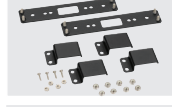

IPX-GRL14
IPX3/IPX6/MPS3/MPS3U/MPS6/MPS6U, pair of grille brackets, horizontal mount, no drill Ford F-150 PPV, XL, and XLT models, 2019-2020