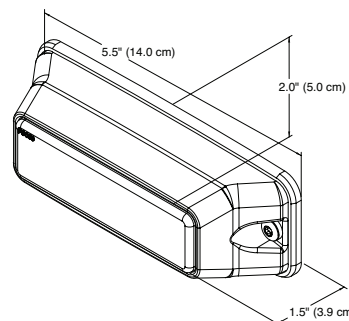

IPX6 With bezel