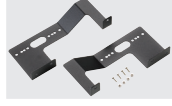

IPX-GRL7
IPX3/IPX6/VPX8/MPS3/MPS6, pair of grille bracket with hardware, horizontal mount orientation, Chevrolet Tahoe, 2015 – 2020

IPX-GRL8
IPX3/IPX6/MPS3U/MPS6/MPS6U/MPS12/MPS12U pair of grille brackets with hardware, horizontal mount orientation, Dodge Charger 2015 – 2020 without Rumbler installation

IPX-GRL9
IPX3/MPS3/MPS3U (1) grille bracket with hardware, horizontal mount orientation, Dodge Charger 2015 – 2020, intended for use with Rumbler installation

IPX-GRL12
IPX3/IPX6/MPS3/MPS6/MPS3U/ MPS6U, grille bracket with hardware, Chevrolet Silverado SSV, 2015 – 2018