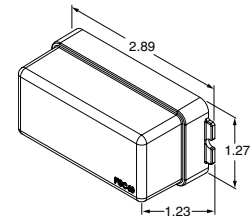

IPX3 Without bezel