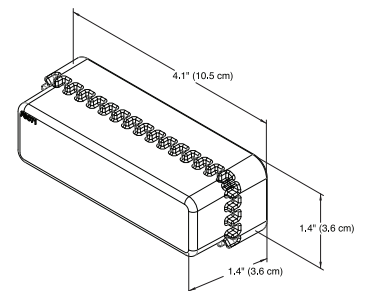

IPX6 Without bezel