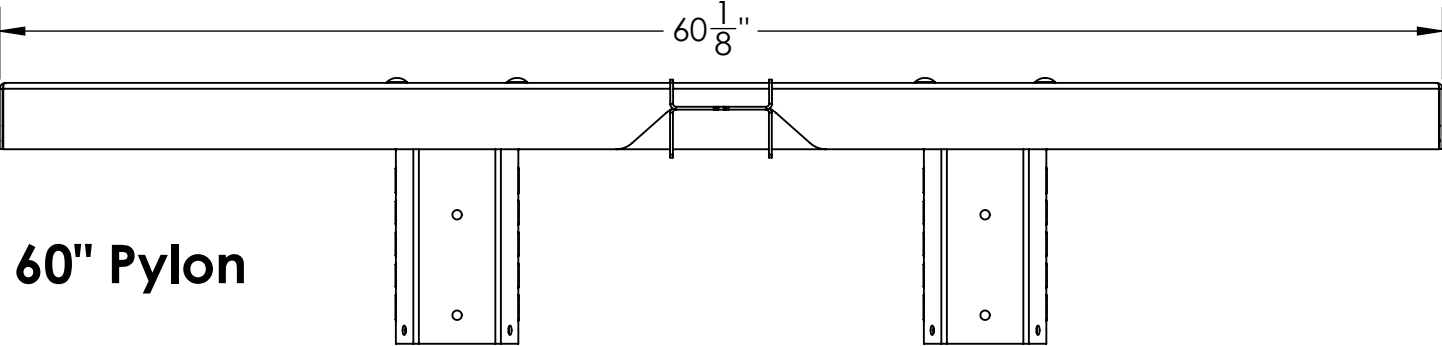

ITD4879 - SP8500 - 54" Pylon

ITD4876 - SP8500 - 60" Pylon

ITD4900 - SP8500 - 70" Pylon

Inventive LLC In The Ditch Towing Products	
DESCRIPTION	
PART NO. SP8500 Pylons	
WEIGHT	LBS