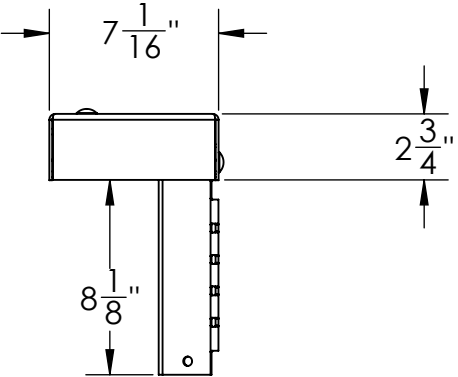

ITD4879 - SP8500 - 54" Pylon

ITD4876 - SP8500 - 60" Pylon

ITD4900 - SP8500 - 70" Pylon

Inventive LLC In The Ditch Towing Products	
DESCRIPTION	
PART NO. SP8500 Pylons	
WEIGHT	LBS