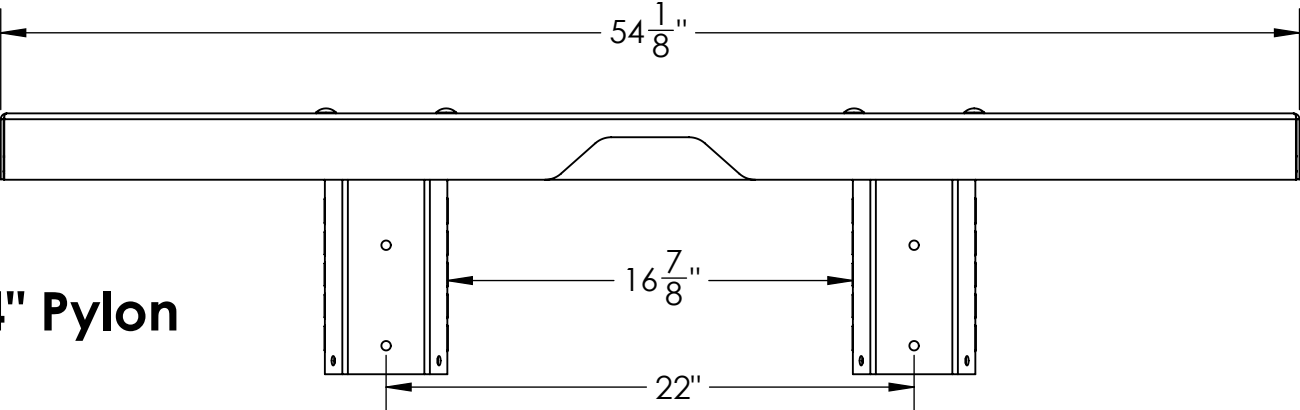

ITD4879 - SP8500 - 54" Pylon

ITD4876 - SP8500 - 60" Pylon

ITD4900 - SP8500 - 70" Pylon

Inventive LLC In The Ditch Towing Products	
DESCRIPTION	
PART NO. SP8500 Pylons	
WEIGHT	LBS