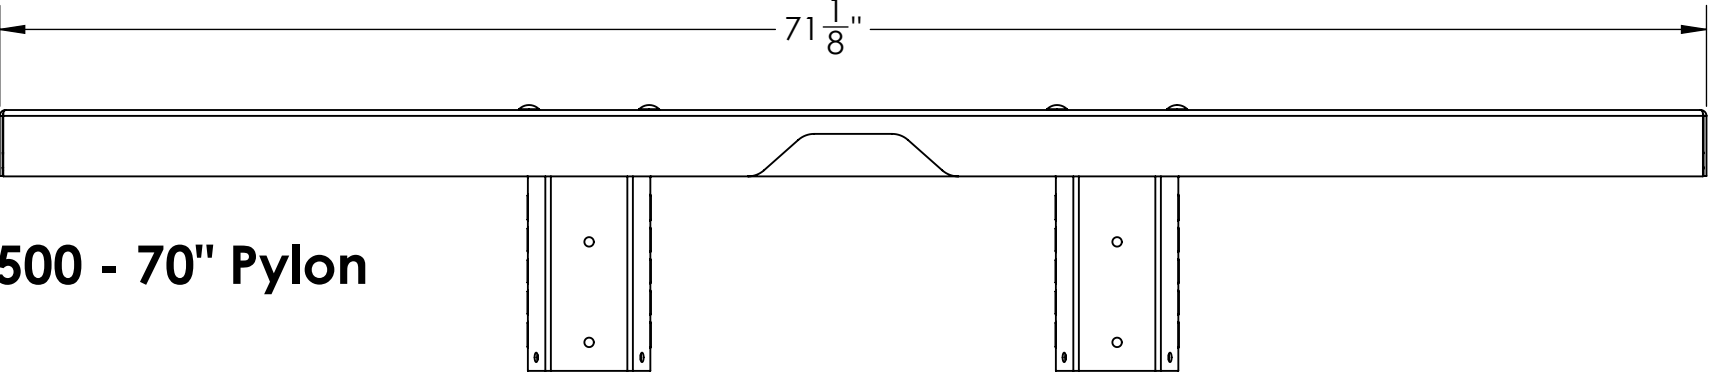

ITD4879 - SP8500 - 54" Pylon

ITD4876 - SP8500 - 60" Pylon

ITD4900 - SP8500 - 70" Pylon

Inventive LLC In The Ditch Towing Products	
DESCRIPTION	
PART NO. SP8500 Pylons	
WEIGHT	LBS