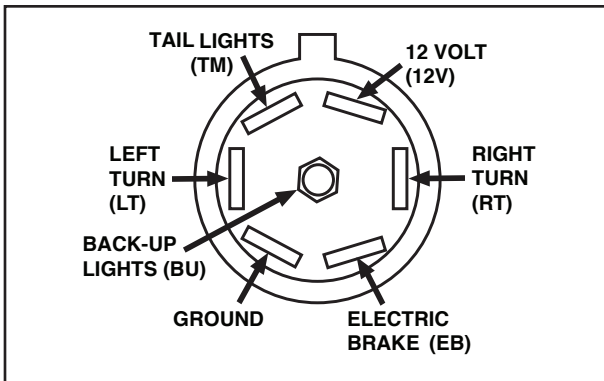

#7893 **7-WAY FLAT (SPADE) PIN TRAILER CIRCUIT TESTER**

Tests Trailer Tow Circuits in Most Light and Medium-Duty Trucks and RVs

The 7 Flat (Spade) Pin Trailer Circuit Tester allows one man to test trailer circuits quickly and easily on most light and medium-duty trucks and campers.

Features and Benefits

- Plugs into vehicle-side socket
- LEDs indicate that each circuit is working
- Weatherproof

PATENTED

**WINGED GRIP
FOR EASY INSTALLATION
AND REMOVAL**

Also Available:

- #8028 7 Flat (Spade) Pin Towing Maintenance Kit
- #8000 3-Way Trailer Adapter
- #TSTPK1 Multi Trailer Tester Jobber Pack