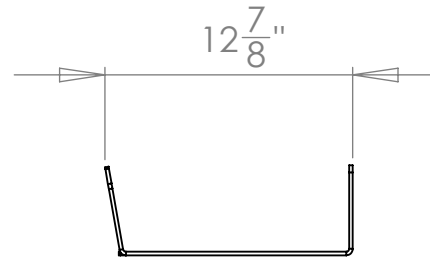

ITD1162
Universal
Mount

Note difference in height to accommodate XD tires.

ITD1182
XD Universal
Mount

Dimensions are for reference only.

In The Ditch Towing Products

PART NAME
Universal Mounts

SIZE PART NO.
A ITD1162 ITD1182

SHEET SCALE 1:20

SHEET 1 of 1