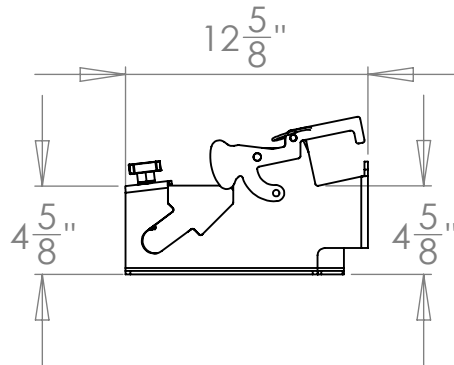

ITD1162
Universal
Mount

Note difference in height to accommodate XD tires.

ITD1182
XD Universal
Mount

Dimensions are for reference only.

In The Ditch Towing Products

PART NAME
Universal Mounts

SIZE PART NO.
A ITD1162 ITD1182

SHEET SCALE 1:20

SHEET 1 of 1