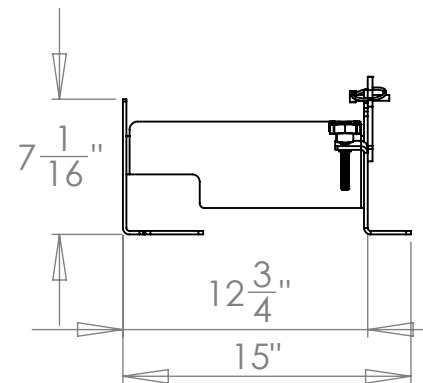

ITD1162
Universal
Mount

Note difference in height to accommodate XD tires.

ITD1182
XD Universal
Mount

Dimensions are for reference only.

In The Ditch Towing Products

PART NAME
Universal Mounts

SIZE PART NO.
A ITD1162 ITD1182

SHEET SCALE 1:20

SHEET 1 of 1