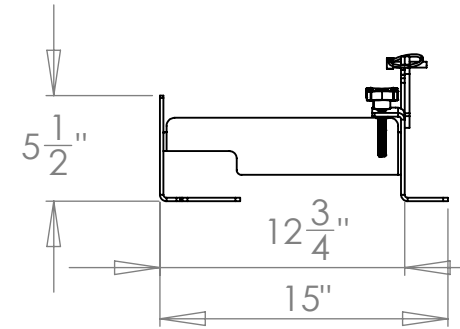

ITD1162
Universal
Mount

Note difference in height to accommodate XD tires.

ITD1182
XD Universal
Mount

Dimensions are for reference only.

In The Ditch Towing Products

PART NAME
Universal Mounts

SIZE PART NO.
A ITD1162 ITD1182

SHEET SCALE 1:20

SHEET 1 of 1