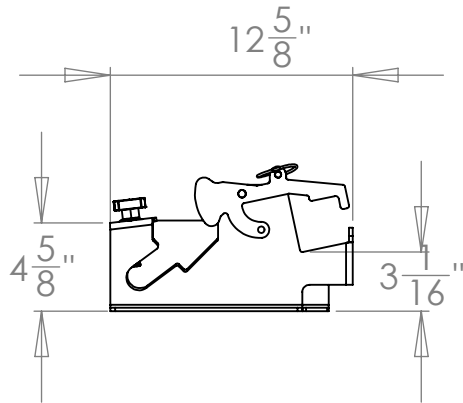

ITD1162
Universal
Mount

Note difference in height to accommodate XD tires.

ITD1182
XD Universal
Mount

Dimensions are for reference only.

In The Ditch Towing Products

PART NAME
Universal Mounts

SIZE PART NO.
A ITD1162 ITD1182

SHEET SCALE 1:20

SHEET 1 of 1