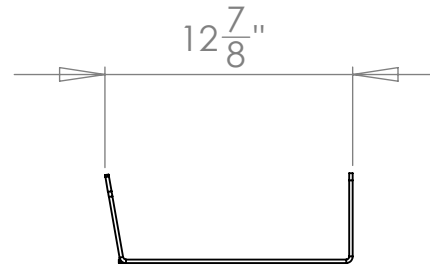

ITD1162
Universal
Mount

Note difference in height to accommodate XD tires.

ITD1182
XD Universal
Mount

Dimensions are for reference only.

In The Ditch Towing Products

PART NAME
Universal Mounts

SIZE PART NO.
A ITD1162 ITD1182

SHEET SCALE 1:20

SHEET 1 of 1