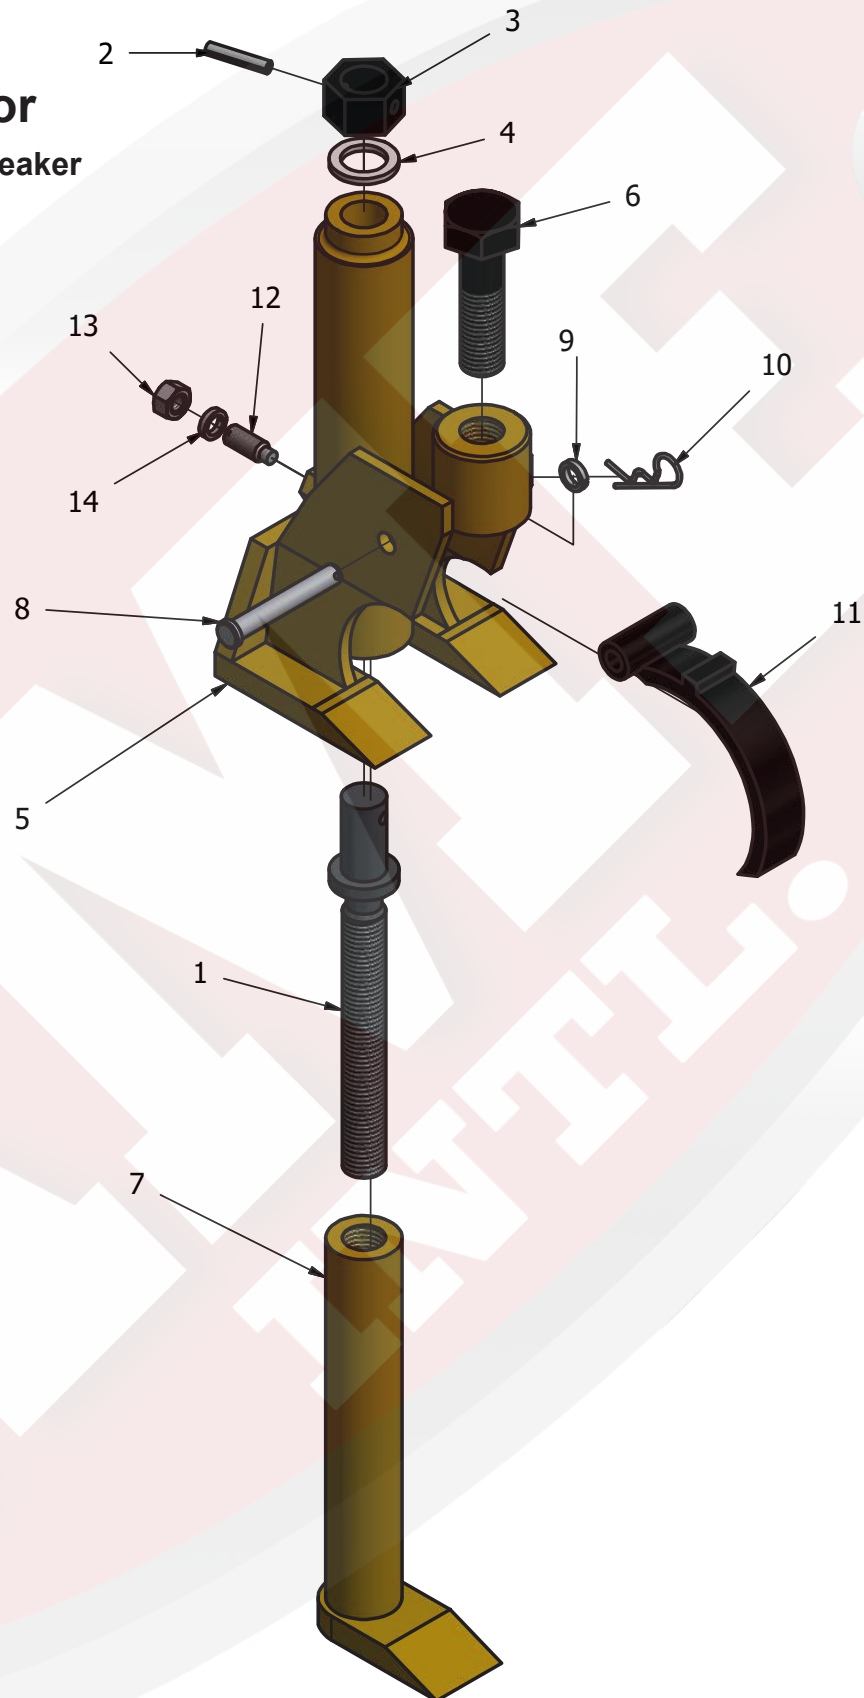

INSTRUCTION MANUAL & PARTS BREAKDOWN

Model # 71600

- Loosens tire bead from rim with leverage.
- Excellent for tire work or replacement without removing the wheel from the vehicle.
- Handles up to 38" and 42" 14-ply, farm tractor and backhoe tires with drop center rims: Also works with small ATV and lawnmower tires.
- Operates with hand wrench or air ratchet wrench.
* Do Not Use Air Impact tool.

2. Tighten rim clamp jaw until "snug" with hand wrench. Make sure bead breaker teeth and foot are against bead.

INSTRUCTION MANUAL & PARTS BREAKDOWN

3. Continue tightening with wrench until snug. Do NOT overtighten!!
4. Using the wrench, begin turning the bead breaker nut clockwise.

This will begin driving the bead breaker foot downward.

5. Continue to turn clockwise until bead is broken loose from rim. If necessary, Repeat this process in 2 to 3 locations on each side of the wheel until entire bead is broken.

INSTRUCTION MANUAL & PARTS BREAKDOWN

Parts List For Little Buddy Bead Breaker 71600

INSTRUCTION MANUAL & PARTS BREAKDOWN

Parts List For Little Buddy Bead Breaker 71600

PARTS LIST			
ITEM	QTY	PART NUMBER	DESCRIPTION
1	1	71600-001	Long Screw
2	1	71600-002	Elastic Pin
3	1	71600-003	Hex Nut
4	1	71600-004	Washer
5	1	71600-005	Bush Assembly
6	1	71600-006	Short Bolt
7	1	71600-007	Claw Assembly
8	1	71600-008	Clevis Pin
9	1	71600-009	Washer
10	1	71600-010	Cotter Pin
11	1	71600-011	Hook
12	1	71600-012	Bolt
13	1	71600-013	Hex Nut
14	1	71600-014	Spring Washer