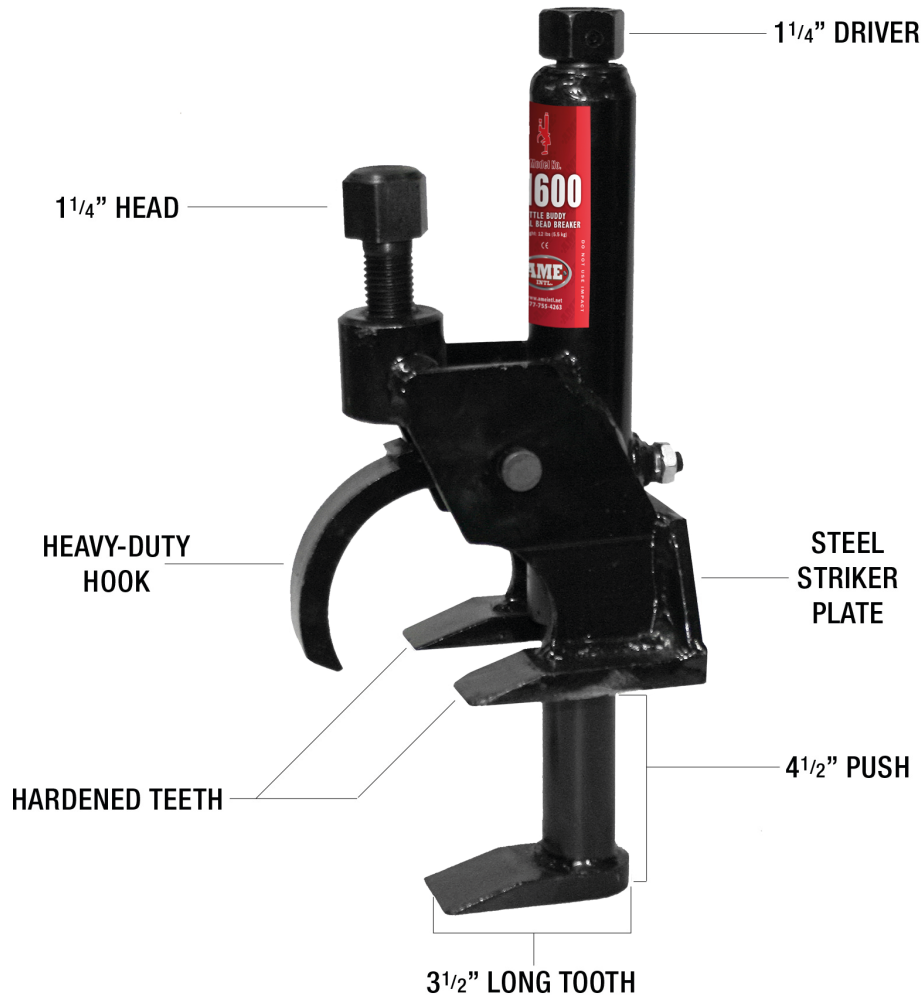

INSTRUCTION MANUAL & PARTS BREAKDOWN

Model # 71600

- Loosens tire bead from rim with leverage.
- Excellent for tire work or replacement without removing the wheel from the vehicle.
- Handles up to 38" and 42" 14-ply, farm tractor and backhoe tires with drop center rims: Also works with small ATV and lawnmower tires.
- Operates with hand wrench or air ratchet wrench.
* Do Not Use Air Impact tool.

INSTRUCTION MANUAL & PARTS BREAKDOWN

Tools required: adjustable wrench, open end wrench, or air ratchet.

*** DO NOT use impact wrench as it will damage the bead breaker.**

1. Place bead breaker onto the rim with teeth and breaker foot between rim & tire bead.

2. Tighten rim clamp jaw until "snug" with hand wrench. Make sure bead breaker teeth and foot are against bead.

INSTRUCTION MANUAL & PARTS BREAKDOWN

3. Continue tightening with wrench until snug. Do NOT overtighten!!
4. Using the wrench, begin turning the bead breaker nut clockwise.

This will begin driving the bead breaker foot downward.

5. Continue to turn clockwise until bead is broken loose from rim. If necessary, Repeat this process in 2 to 3 locations on each side of the wheel until entire bead is broken.