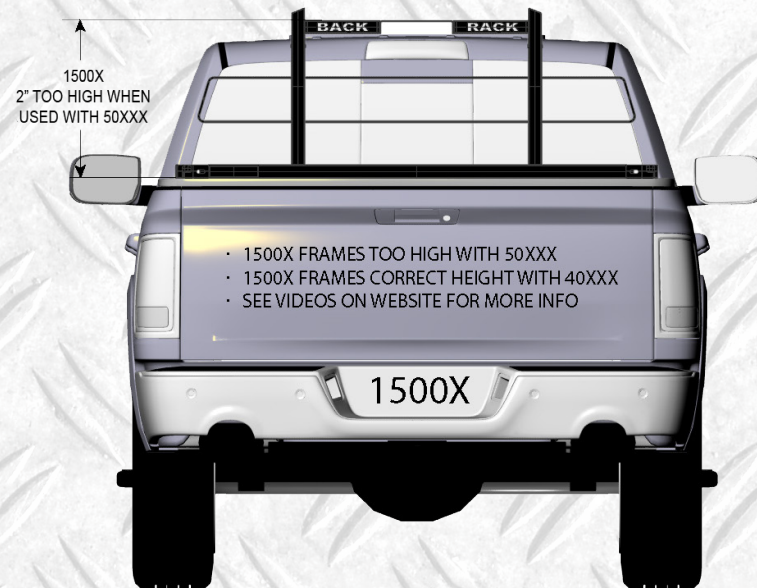

Unlike the previous 925XX Series, a separate Hardware Kit is not required for purchase.

Example: Louvered Rack for 2016 Sierra would require 40120 + 12500.

50XXX SERIES

40XXX SERIES

1500X
2" TOO HIGH WHEN
USED WITH 50XXX