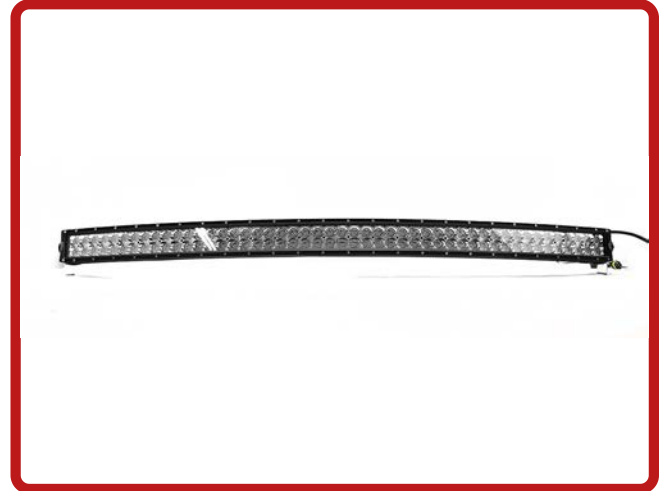

Product Information

Race Sport Lighting's ECO-Light series LED light bars feature proprietary optics for unmatched light output, all at an economical price point making them our premier entry level LED bar.

- 288W
- 22.8 AMPs
- 19,000 Lumens
- Combination light pattern
- 9-16v Voltage Range
- 50" Bar Length End-to-End
- 52" Bar Length including Mount
- 1 Year Warranty

Part # 1005028 Est. Labor

Part Type ID 1069

Gross Weight 16.40 Width 5.000

Net Weight 16.40 Height 9.000

DIM Weight 16.83 Depth 52.00

Prop 65 WARNING: This product can expose you to chemicals, which are known to the State of California to cause cancer and birth defects or other reproductive harm. For more information go to www.P65Warnings.ca.gov.

www.racesportinc.com