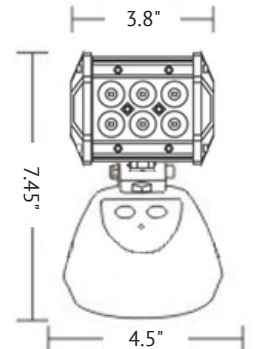

SYLEDRC SERIES - RECHARGEABLE WORKLIGHT

Illuminator®

SYLEDRC SERIES

Specifications:

- Voltage: 12-36VDC
- Light Source: 5 LEDs (600), 6 LEDs (1400)
- Light Output: 600 Lumens (600), 1400 Lumens (1400)
- Output: 15W (600), 18W (1400)
- Current Draw: 1A @ 12VDC, 0.55A @ 24VDC
- Beam Pattern: 30°/60°/90°
- Housing: Die-Cast Aluminum Alloy
- Size: 3.3"H x 3.3"L x 1.5"D (SYLEDRC-600 Light Only)
  7.45"H x 4.5"L x 3.9"D (SYLEDRC-600 Base & Light)
  3.1"H x 3.8"L x 2.5"D (SYLEDRC-1400 Light Only)
  7.45"H x 4.5"L x 3.9"D (SYLEDRC-1400 Base & Light)
- Lens: Polycarbonate
- Mount: Magnetic
- Warranty: 1 Year

Features:

- 3 Settings: High Beam; Low Beam; Warning (S.O.S. Signal)
- Charging Time: 7.5 Hours
- Life Span of Battery: Lasts up to 500 Charges
- Low Power Dissipation for an Extended Lifespan
- Maximum Running Time: 3-4 Hours at Maximum Brightness
- Rechargeable Lithium Battery
- Includes: Cigarette Plug Adapter, AC Power Adapter

Certifications:

- IP67

PART #	DESCRIPTION
SYLEDRC-600	Rechargeable 600 Lumen LED Worklight with Magnetic Base
SYLEDRC-1400	Rechargeable 1400 Lumen LED Worklight with Magnetic Base

APPLICATIONS:

US: 16355 South Lone Elm Road • Olathe, KS 66062 • USA
Canada: 1039 Cardiff Blvd. • Mississauga, Ontario L5S 1P4 • Canada

P: 913-780-1440 • TOLL FREE 800-447-3693 • F: 913-780-1427
E: info@superiorsignals.com • www.superiorsignals.com