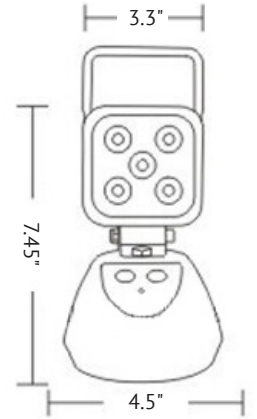

PART #	DESCRIPTION
SYLEDRC-600	Rechargeable 600 Lumen LED Worklight with Magnetic Base
SYLEDRC-1400	Rechargeable 1400 Lumen LED Worklight with Magnetic Base