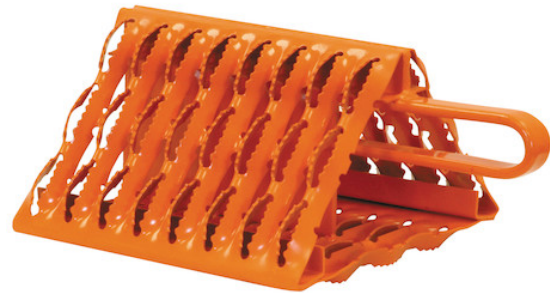

Orange Powder Coated Galvanized Serrated Wheel Chock with Handle 9x10x6 Inch

Buyers Part Number: WC091061

Buyers Products Galvanized Serrated Wheel Chock fits snugly under wheels to keep vehicles in place while they are serviced or parked.

- Every side has serrated textured design for extra grip.
- Ideal for off-road ice and snow conditions.
- Easily carry and store using the built-in grab handles.

Specifications

Color	Orange	Finish	Galvanized
Height	6.00"	Length	10.00"
Material	Carbon Steel	Width	9.00"
Shipping Weight	10 lb		