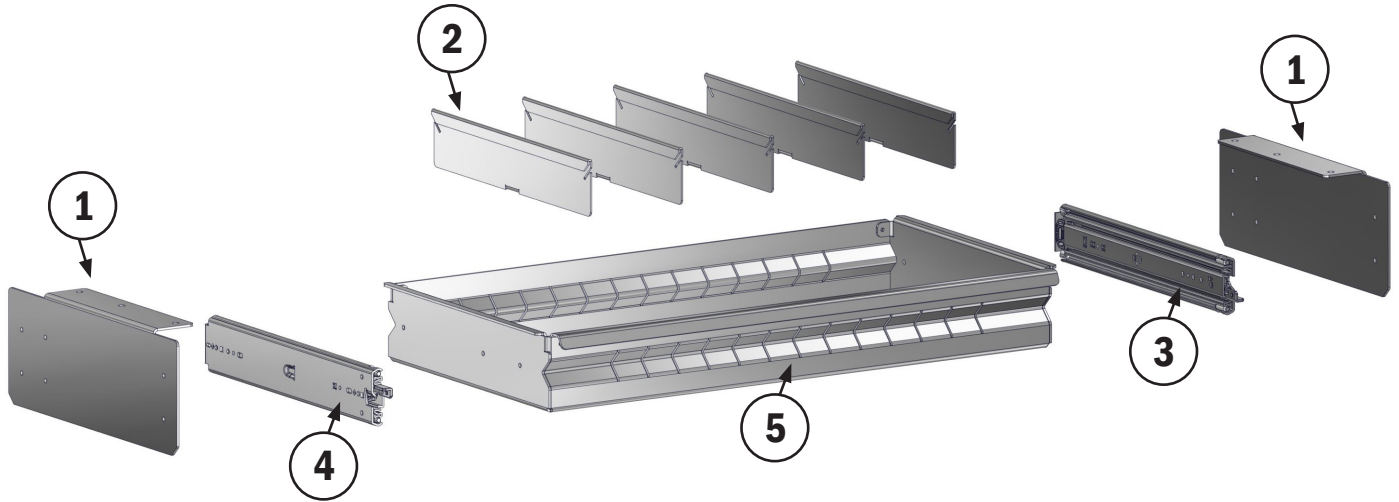

ITD1685, ITD1692, ITD1694, ITD1696 HD STORAGE DRAWERS

REPLACEMENT PARTS

ID	PART #	DESCRIPTION	QTY.
1	ITD1687	HD Storage Drawer Side Base	2
2	ITD1688	HD Storage Drawer Divider	5
3	ITD7901-R	Right Hand Drawer Slide	1
4	ITD7901-L	Left Hand Drawer Slide	1
5	ITD1685	30" HD Storage Drawer	1
5	ITD1692	25" HD Storage Drawer	1
5	ITD1694	19" HD Storage Drawer	1
5	ITD1696	40.5" HD Storage Drawer	1

MIXING & MATCHING PRODUCTS

- Only use In The Ditch brand mounts with your In The Ditch Products.
- Only use In The Ditch brand replacement parts for your In The Ditch brand products.

ALWAYS FOLLOW STATE & LOCAL GUIDELINES!