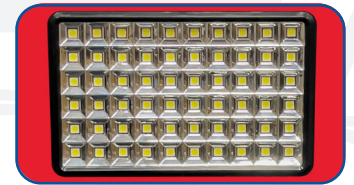

Back LED Light

Vanair® reserves the right to make changes in engineering, design, and specifications; add improvements; or discontinue manufacturing at any time without notice or obligation. Goodall®, the Goodall® logo, and WE START ENGINES® are registered trademarks or trademarks of Vanair® Manufacturing, Inc., Michigan City, IN, USA. © 2023 All Rights Reserved.