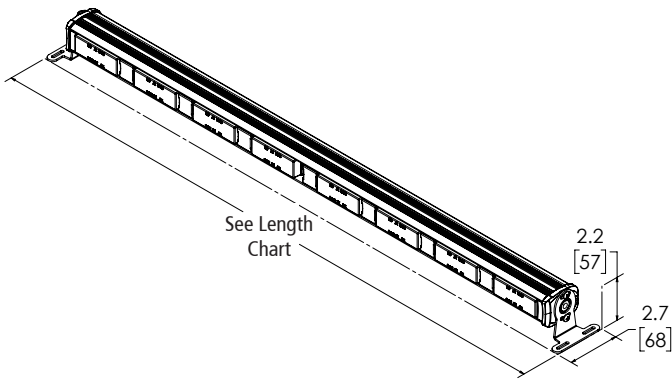

XT NARROWSTIK™ SERIES

TRAFFIC DIRECTING SIGNAL

The XT Narrowstik™ exterior light mounts above the rear window and features emergency warning and traffic-directing flash patterns. Available in three lengths and single- or dual-color lightheads, the warning light delivers 32 flash patterns. The XT308 is an 8 head version with clear and amber LEDs. It features a switch panel and 32 flash patterns along with a night operation mode. A mounting kit with L-shaped bracket is included for easy installation.

VOLTS AMPS	12-24V 4.0A (308/310), 6.0A (447)
DIMS	1.6" H x 1.9" D 40mm H x 49mm D
FLASH PATTERNS	32
CERTS	CLASS I (SAE J595)
DETAILS	<ul style="list-style-type: none"> Operates with existing standard toggle switches or with switch panel Clear lens Flashing lightheads are optional Attached mounting bracket comes standard
REPLACE	" _ " with A = Amber, B = Blue, R = Red * = With switch panel

MODEL	LENGTH	CABLE LENGTH	LIGHTHEAD	ILLUMINATION COLORS
XT308AS*	28.9" 734mm	18'	8 heads	AA
XT308_ _	28.9" 734mm	18'	8 heads	AA, AR, BB, RB, RR
XT308AS-35	28.9" 734mm	35'	8 heads	A
XT310BAB	40" 1016mm	18'	10 heads	BAB (ends are blue)
XT310RAB	40" 1016mm	18'	10 heads	RAB (ends are red and blue)
XT310RAR	40" 1016mm	18'	10 heads	RAR (ends are red)
XT447AS*	46.1" 1171mm	18'	8 heads	A
XT447AS-50*	46.1" 1171mm	50' 15m	8 heads	A