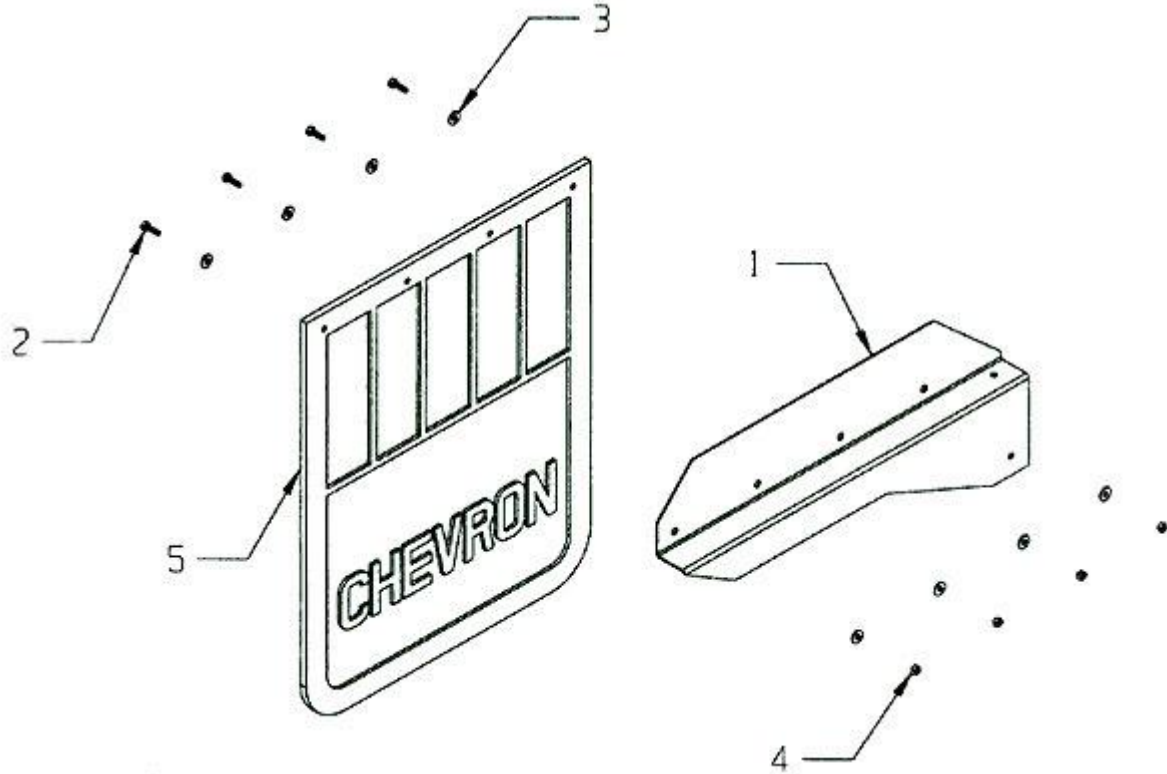

Mudflap Components

ITEM	PART NUMBER	DESCRIPTION	NUMBER REQUIRED
1	12350L	MUDFLAP MOUNTING BRACKET	1
	12350R	MUDFLAP MOUNTING BRACKET	1
2	81110	5/16 x 1 BOLT	8
3	82110	5/16 FLAT WASHER	16
4	83125	5/16 NYLON LOCK NUT	8
5	A1030	MUDFLAP 24 x 30	2