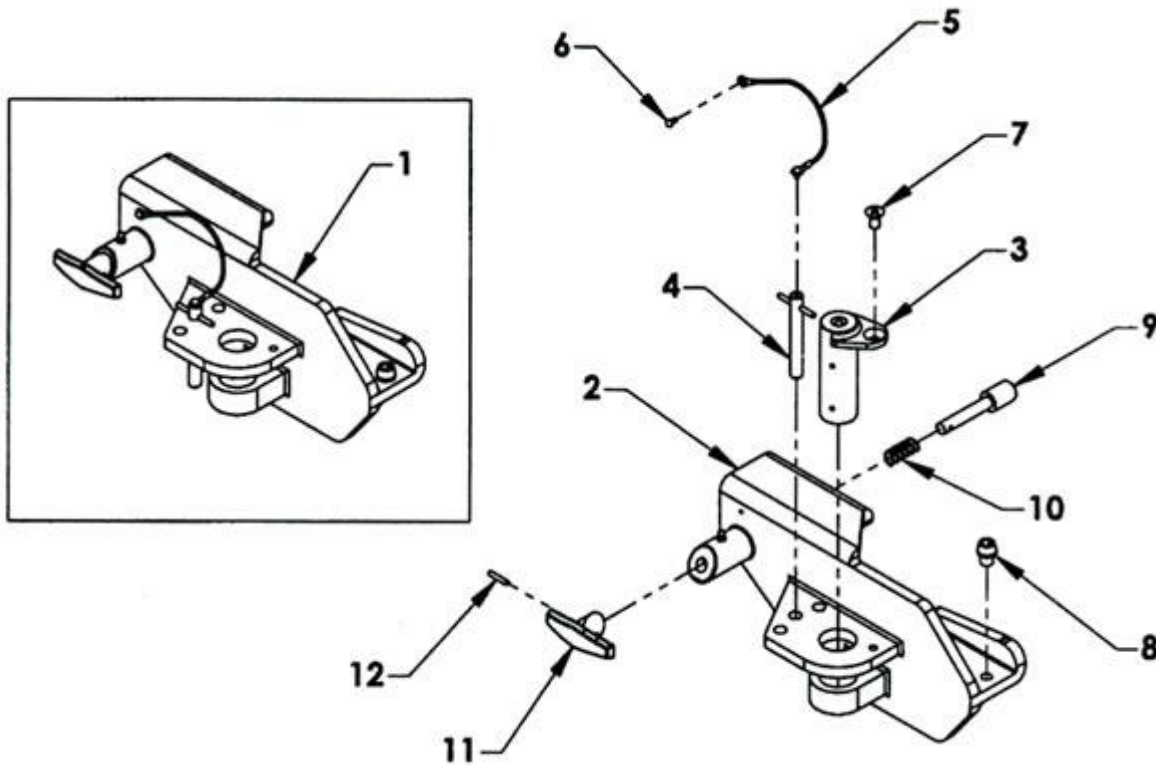

Pivot L-Arm Receiver Group (Optional)

ITEM	PART NUMBER	DESCRIPTION	NUMBER REQUIRED
1	659820L	PIVOT L-ARM RECEIVER GROUP - LEFT	1
	659820R	PIVOT L-ARM RECEIVER GROUP - RIGHT (SHOWN)	1
2	659821L	PIVOT L-ARM RECEIVER CASTING - LEFT	1
	659821R	PIVOT L-ARM RECEIVER CASTING - RIGHT (SHOWN)	1
3	659822	L-ARM RECEIVER CASTING PIVOT PIN	1
4	659826	PIVOT LOCK PIN	1
5	659827	LANYARD	1
6	85016	RIVET	1
7	81225	FLAT HEAD SOCKET CAP SCREW 3/8-16 UNC x 1/2	1
8	81226	TAPERED SOCKET CAP SCREW 1/2-13 UNC x 1/2	1