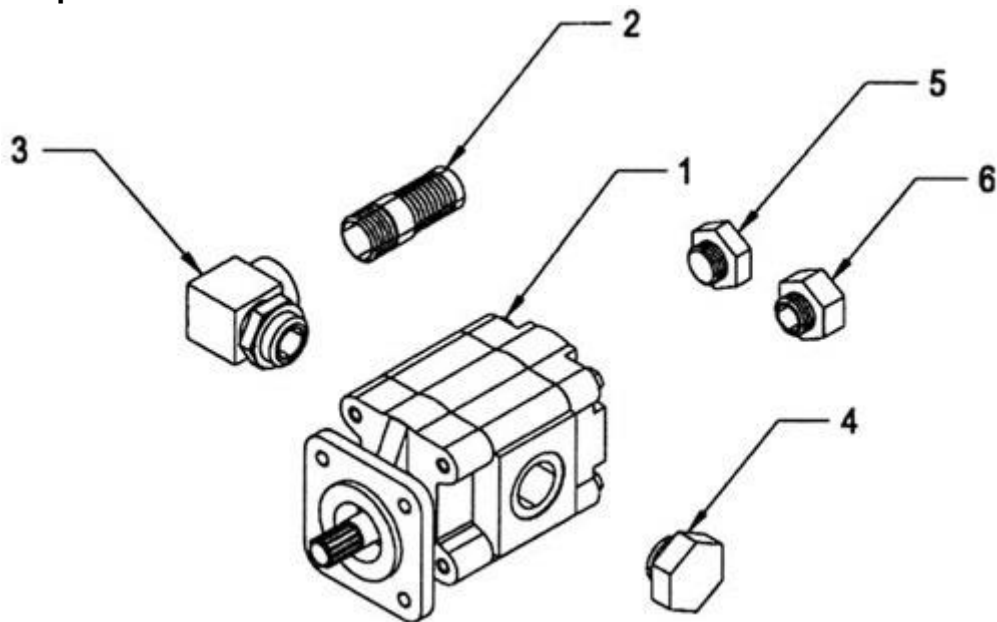

### Tilt Cylinder Components

ITEM	PART NUMBER	DESCRIPTION	NUMBER REQUIRED
1	1A510R	TILT CYLINDER SADDLE-RIGHT	1
2	1A510L	TILT CYLINDER SADDLE-LEFT	1
3	1A514	UNDERFRAME SUPPORT ANGLE	2
4	1A520	CONNECTING ANGLE	1
5	72114	TILT CYLINDER	2
6	13420	TILT CYLINDER FOOT	2
7	13423	TILT CYLINDER BASE PIN 1.480 x 9.25	2
8	1A828	TILT CYLINDER ROD PIN 1.480 x 7.875	2
9	86100E	RETAINING RING 7200-150	4

### Body Lock

ITEM	PART NUMBER	DESCRIPTION	NUMBER REQUIRED
1	36300	BODY LOCK ANGLE	1
2	36315L	HOLD DOWN BRACKET LEFT	1
	36315R	HOLD DOWN BRACKET RIGHT	1
	36315KL	INCLUDES 36315L, 36310, 82710 & 83610	
	36315KR	INCLUDES 36315R, 36310, 82710 & 83610	
3	36315	SIDE MOUNTING	2
4	36310	ROLLER BEARING	2
5	82710	THRUST WASHER	2
6	83610	7/8-14 UNF NYLON LOCK NUT	2
7	81240	BOLT 1/2-20 x 1-3/3 GRADE 5	6
	83324	NYLON LOCK NUT 1/2-20	6

### Direct Mount Pump

ITEM	PART NUMBER	DESCRIPTION	NUMBER REQUIRED
1	78007	PUMP-18 GPM (SAE 4 BOLT FLANGE)	1
2	77CH0	1-1/4 x 3 NPT NIPPLE	1
3	77C90	1-1/4 x 90 M-F O-RING ADAPTER 887-554-20	1
4	77620	1-1/4 O-RING PLUG 900598-20	1
5	77616	1 O-RING PLUG 900598-16	1
6	779E1	1 O-RING PLUG x 3/4 PIPE REDUCER 2216-12 x 16	1

### Control Components

ITEM	PART NUMBER	DESCRIPTION	NUMBER REQUIRED
1	33813	ANTI- TILT BRACKET	1
2	74115	CONTROL VALVE -5 SPOOL	1
3	7A121	BELL CRANK	5
4	84520	CLEVIS 3/8-24 RIGHT HAND THREAD	10
5	84520	CLEVIS 3/8-24 LEFT HAND THREAD	10
6	84620	3/8 CLEVIS PIN	20
7	84610	1/4 CLEVIS PIN	5
8	7A010	PIN AND LINK ASSEMBLY	5
9	7A111	CONTROL HANDLE	10
10	7A527A	CONTROL ROD 27 - 1/4	5
11	7A537A	CONTROL ROD 36-1/2	4
12	7A536T	TILT CONTROL ROD 36-1/2	1
13	7A519A	HANDLE CROSS ROD	2
14	83215	NUT 3/8-24 FINE THREAD	12
15	82220	3/8 LOCK WASHER	2
16	82210	3/8 FLAT WASHER	2