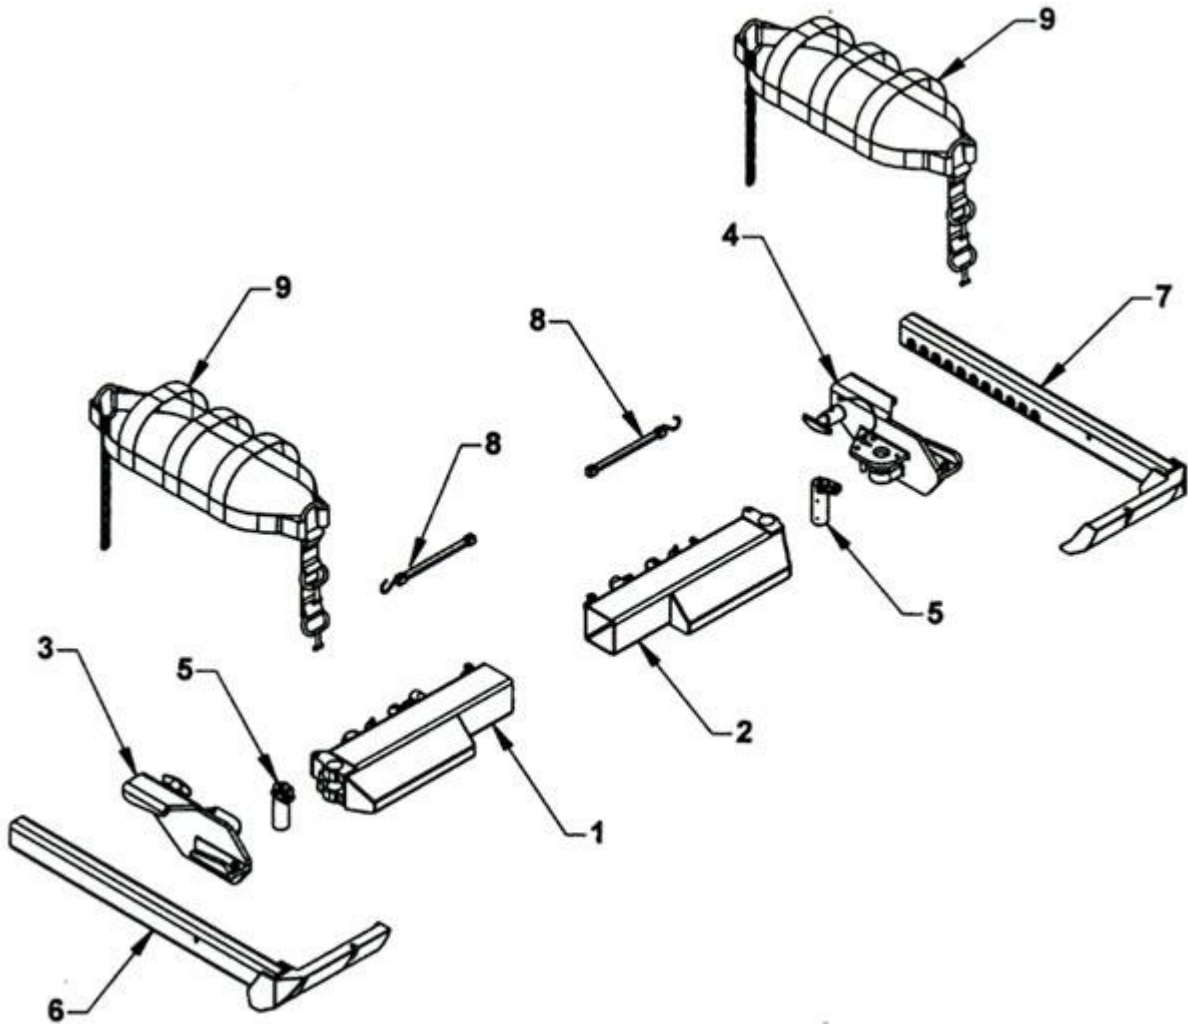

9	659824	7/8 CAM PIN	1
10	89100	CAM PIN SPRING	1
11	659825	T-HANDLE	1
12	84675	ROLL PIN 3/16 x 1	1

**Series 16**

**Parts**

800-222-6047

www.zips.com

**Pivot Wheel Grids and L-Arms**

ITEM	PART NUMBER	DESCRIPTION	NUMBER REQUIRED
1	659811L	PIVOT L-ARM RECEIVER GROUP - LEFT	1
2	659811R	PIVOT L-ARM RECEIVER GROUP - RIGHT (SHOWN)	1
3	659820L	PIVOT L-ARM RECEIVER GROUP - LEFT	1
4	659820R	PIVOT L-ARM RECEIVER GROUP - RIGHT (SHOWN)	1
5	659822	L-ARM RECEIVER CASTING PIVOT PIN	1
6	659830L	LEFT ALUMINUM L-ARM	1

**EVERYTHING YOU NEED TO TOW, RIG, RECOVER & HAUL**

7	659830R	RIGHT ALUMINUM L-ARM	1
8	AA009G	RUBBER TENSION STRAP WITH S-HOOK	2
9	65286	BASKET STRAP - CAR	2
	65287	BASKET STRAP - TRUCK	2