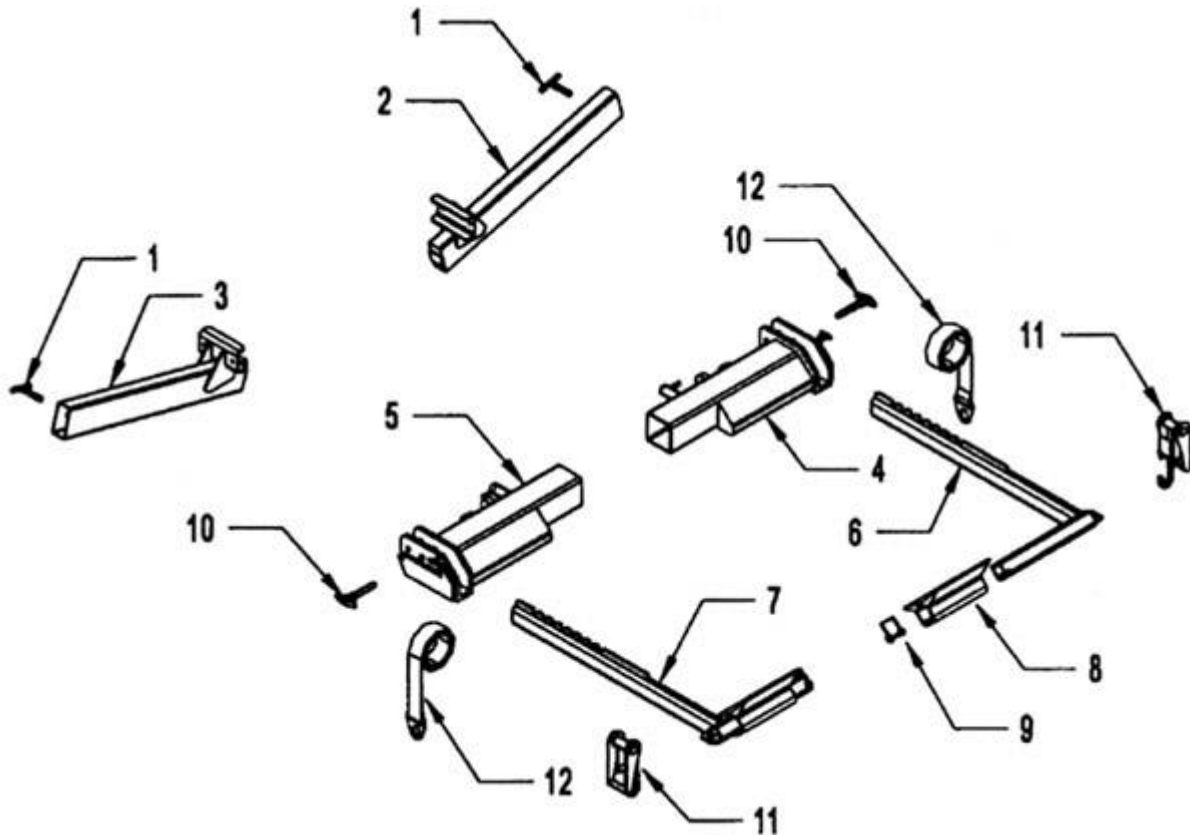

Wheel Lift / Releasable L - Arms

ITEM	PART NUMBER	DESCRIPTION	NUMBER REQUIRED
1	12614	FRICITION PIN L-ARM STORAGE TUBE	2
2	12615R	L-ARM STORAGE TUBE -RT	1
3	12615L	L-ARM STORAGE TUBE -LT	1
4	65265R	WHEEL GRID - RT	1
5	65265L	WHEEL GRID - LT	1
6	65250R	WHEEL RETAINER - RT	1
7	65250L	WHEEL RETAINER - LT	1
8	65245	REMOVABLE PAN	2
9	84911	5/16 SAFTY SNAP PIN	2
10	84921	T-PIN W/ LANYARD	2
11	65280A	RATCHET	2
12	65285	WHEEL STRAP	2

EVERYTHING YOU NEED TO TOW, RIG, RECOVER & HAUL