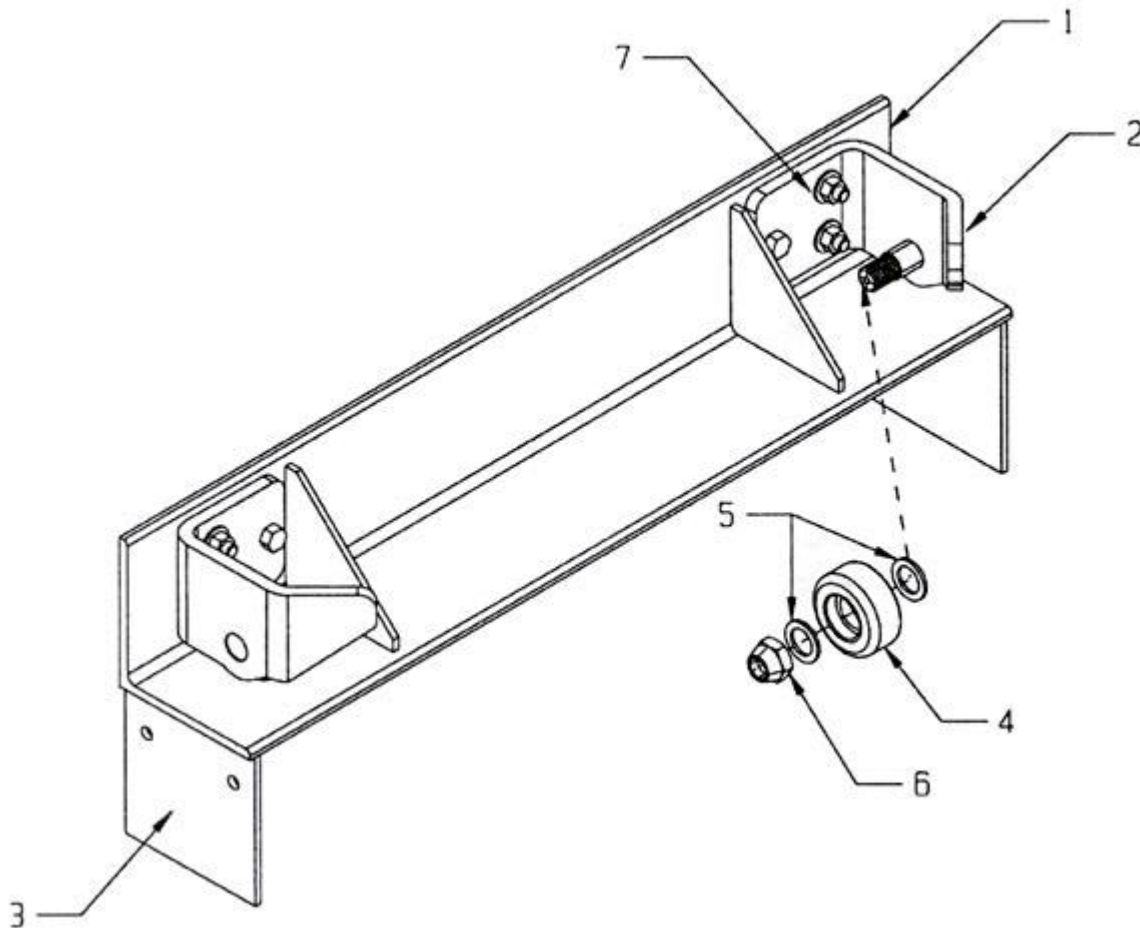

### Tilt Cylinder Components

ITEM	PART NUMBER	DESCRIPTION	NUMBER REQUIRED
1	1A510R	TILT CYLINDER SADDLE-RIGHT	1
2	1A510L	TILT CYLINDER SADDLE-LEFT	1
3	1A514	UNDERFRAME SUPPORT ANGLE	2
4	1A520	CONNECTING ANGLE	1
5	72114	TILT CYLINDER	2
6	13420	TILT CYLINDER FOOT	2
7	13423	TILT CYLINDER BASE PIN 1.480 x 9.25	2
8	1A828	TILT CYLINDER ROD PIN 1.480 x 7.875	2
9	86100E	RETAINING RING 7200-150	4

### Body Lock

ITEM	PART NUMBER	DESCRIPTION	NUMBER REQUIRED
1	36300	BODY LOCK ANGLE	1
2	36315L	HOLD DOWN BRACKET LEFT	1
	36315R	HOLD DOWN BRACKET RIGHT	1
	36315KL	INCLUDES 36315L, 36310, 82710 & 83610	
	36315KR	INCLUDES 36315R, 36310, 82710 & 83610	
3	36315	SIDE MOUNTING	2
4	36310	ROLLER BEARING	2
5	82710	THRUST WASHER	2
6	83610	7/8-14 UNF NYLON LOCK NUT	2
7	81240	BOLT 1/2-20 x 1-3/3 GRADE 5	6
	83324	NYLON LOCK NUT 1/2-20	6

### Control Components

ITEM	PART NUMBER	DESCRIPTION	NUMBER REQUIRED
1	33813	ANTI- TILT BRACKET	1
2	74115	CONTROL VALVE -5 SPOOL	1
3	7A121	BELL CRANK	5
4	84520	CLEVIS 3/8-24 RIGHT HAND THREAD	10
5	84520	CLEVIS 3/8-24 LEFT HAND THREAD	10
6	84620	3/8 CLEVIS PIN	20
7	84610	1/4 CLEVIS PIN	5
8	7A010	PIN AND LINK ASSEMBLY	5
9	7A111	CONTROL HANDLE	10
10	7A527A	CONTROL ROD 27 - 1/4	5
11	7A537A	CONTROL ROD 36-1/2	4
12	7A536T	TILT CONTROL ROD 36-1/2	1
13	7A519A	HANDLE CROSS ROD	2
14	83215	NUT 3/8-24 FINE THREAD	12
15	82220	3/8 LOCK WASHER	2
16	82210	3/8 FLAT WASHER	2