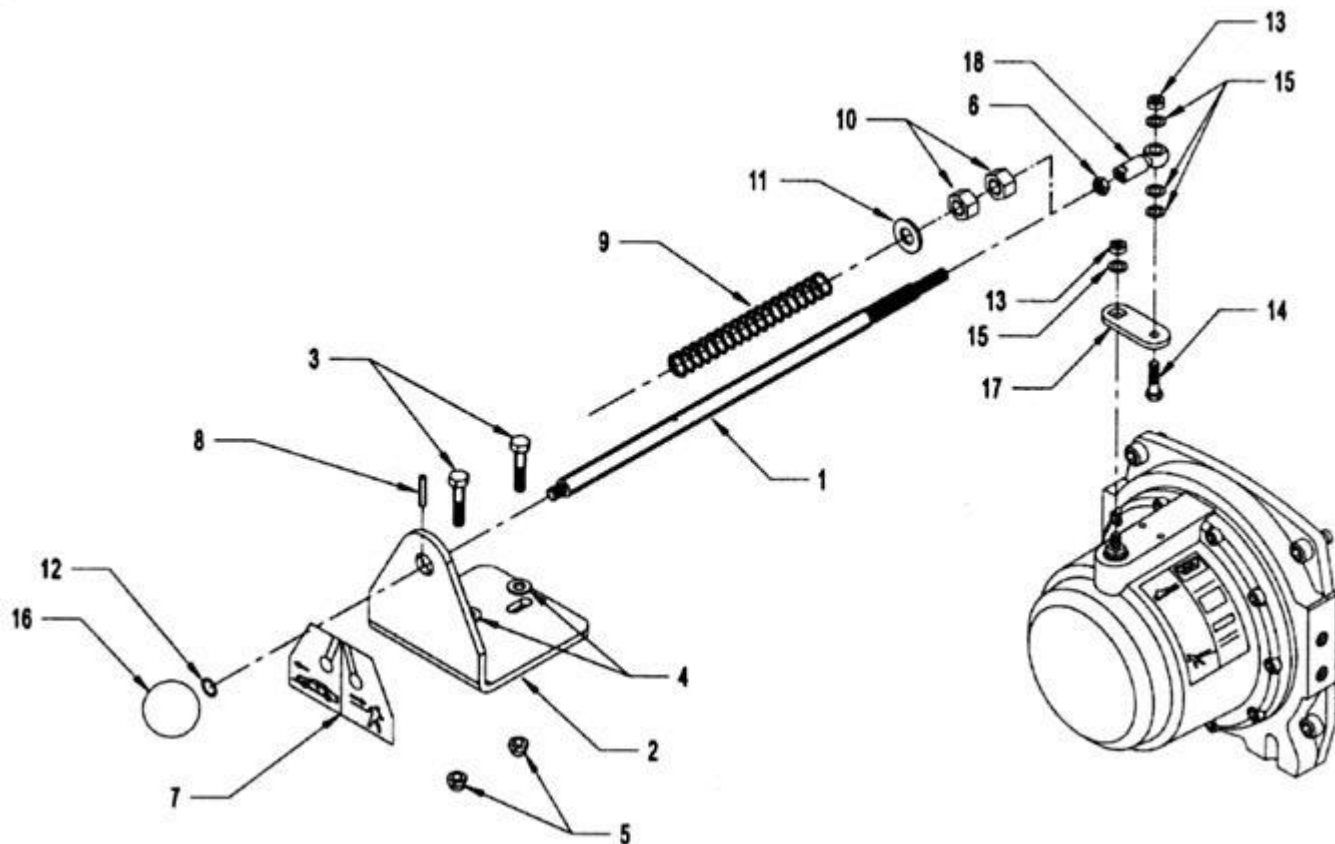

Warn Winch Remote Clutch

ITEM	MFGR	PART NUMBER	DESCRIPTION	NUMBER REQUIRED
1	CHEVRON	71873	REMOTE CLUTCH ROD	1
2	CHEVRON	71874	REMOTE HANDLE BRACKET	1
3	CHEVRON	81122	5/16-18 UNC x 1-1/2 BOLTS	2
4	CHEVRON	82130	5/16 FLAT WASHER	2
5	CHEVRON	83125	5/16-18 UNC NYLON LOCK NUT	2
6	CHEVRON	83215	3/8-24 UNF NUT	1
7	CHEVRON	AA870	HANDLE BRACKET DECAL	1
8	CHEVRON	84680	3/16 x 1 SPLIT PIN	1
9	CHEVRON	71875	SPRING	1
10	CHEVRON	83310	1/2-13 UNC NUT	2
11	CHEVRON	82310	1/2 FLAT WASHER	1
12	WARN	WW1146	3/8 STAR WASHER	1
13	WARN	WW6779	3/8-16 UNC NYLON LOCK NUT	2
14	WARN	WW8160	3/8-16 UNC x 1-1/2 BOLT	1
15	WARN	WW11524	3/8 FLAT WASHER	4
16	WARN	WW15604	CLUTCH ROD KNOB	1
17	WARN	WW25364	CLUTCH SHIFTER PLATE	1
18	WARN	WW25671	BALL JOINT ROD END	1

EVERYTHING YOU NEED TO TOW, RIG, RECOVER & HAUL