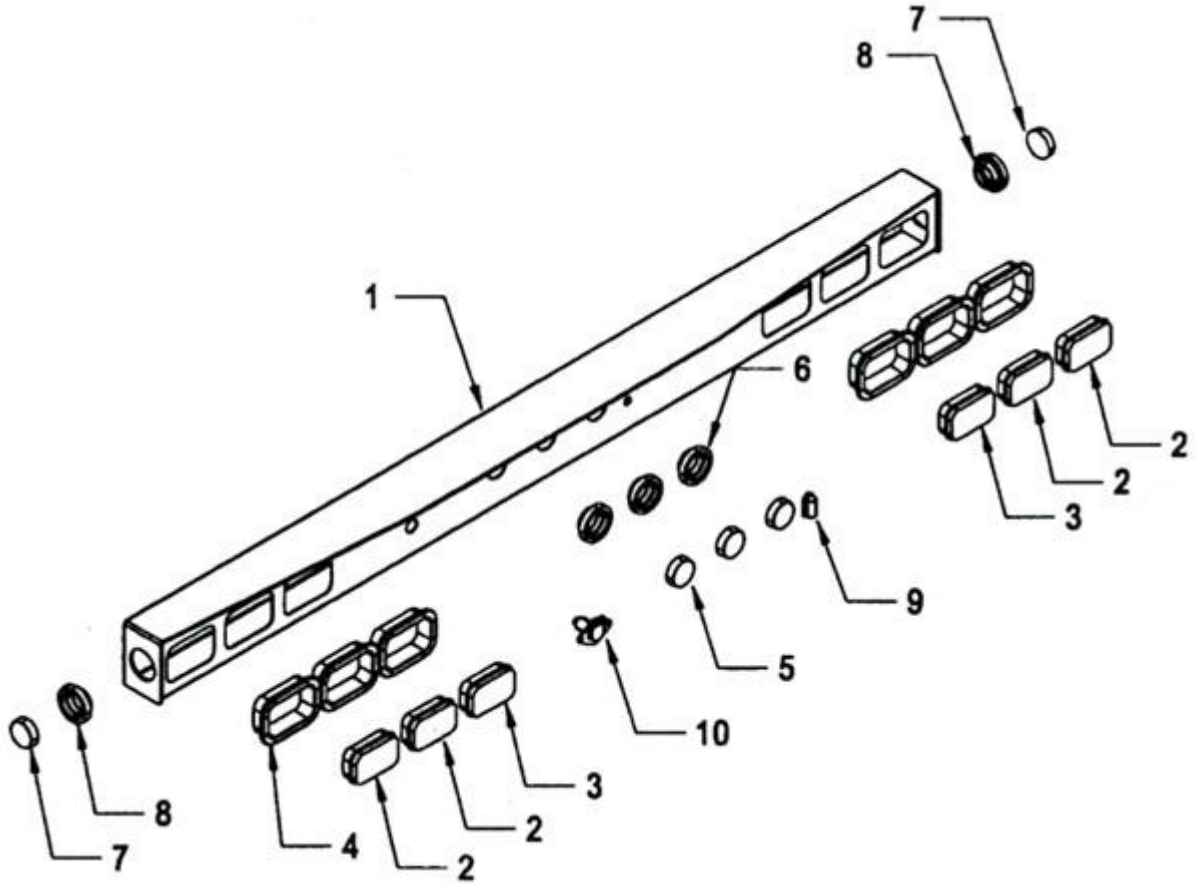

Tail Light Components

ITEM	PART NUMBER	DESCRIPTION	NUMBER REQUIRED
1	19500	TAIL LIGHT HOUSING	1
	19510	TAIL LIGHT HOUSING - HITCH	1
2	96500	LIGHT - TAIL, STOP, TURN MODEL 45202R	4
3	95500	LIGHT - BACKUP MODEL 45204	2
4	96550	GROMMET MODEL 45700	6
5	94500	ICC LIGHT MODEL 40	3
6	94550	GROMMET MODEL 30	3
7	93100R	MARKER LIGHT MODEL 10	2
8	93150	GROMMET MODEL 10	2
9	97150	LIGHT - LICENSE PLATE	1
10	98400	TOW LIGHT PLUG - 4 PRONG	1
	98600	TOW LIGHT PLUG - 6 PRONG	1