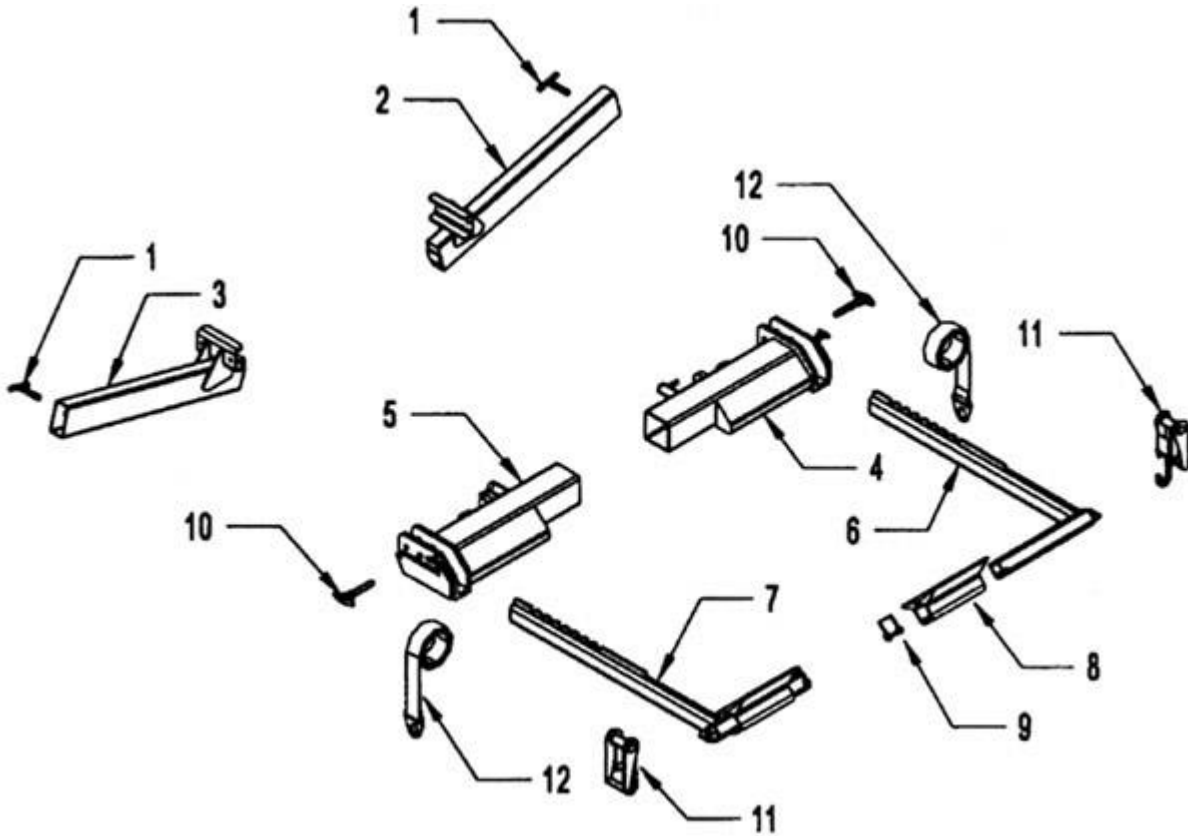

Wheel Lift / Releasable L - Arms

ITEM	PART NUMBER	DESCRIPTION	NUMBER REQUIRED
1	12614	FRICITION PIN L-ARM STORAGE TUBE	2
2	12615R	L-ARM STORAGE TUBE -RT	1
3	12615L	L-ARM STORAGE TUBE -LT	1
4	65265R	WHEEL GRID - RT	1
5	65265L	WHEEL GRID - LT	1
6	65250R	WHEEL RETAINER - RT	1
7	65250L	WHEEL RETAINER - LT	1
8	65245	REMOVABLE PAN	2
9	84911	5/16 SAFTY SNAP PIN	2
10	84921	T-PIN W/ LANYARD	2
11	65280A	RATCHET	2
12	65285	WHEEL STRAP	2

EVERYTHING YOU NEED TO TOW, RIG, RECOVER & HAUL