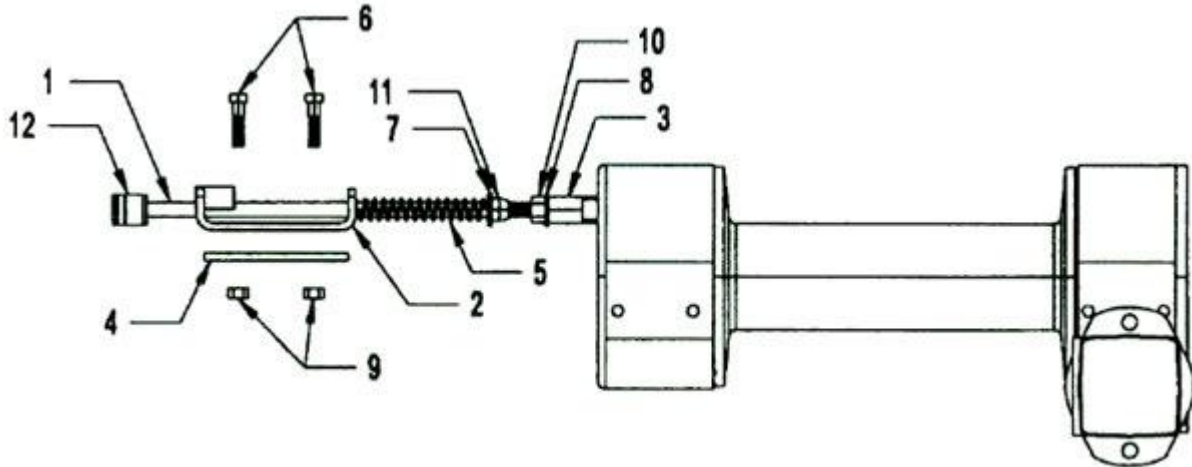

Ramsey Winch Clutch Handle

ITEM	PART NUMBER	DESCRIPTION	NUMBER REQUIRED
1	71810	REMOTE CLUTCH ROD	1
2	71811	REMOTE CLUTCH MOUNTING BRACKET	1
3	71812	1/2-13 UNC COUPLING	1
4	71813	1/4 UHMW SHIM (FOR STEEL CARRIERS)	1
5	71815	REMOTE CLUTCH SPRING	1
6	81243	3/8 x 1-3/4 UNC BOLT	2
7	82310	1/2 FLAT WASHER	1
8	82320	1/2 LOCK WASHER	1
9	83211	3/8-13 UNC NYLON LOCK NUT	2
10	83311	1/2-13 UNC NUT	1
11	83321	1/2-13 UNC NYLON LOCK NUT	1
12	88105	T-HANDLE	1
	84665	5/32 x 1 PLATED ROLL PIN	1