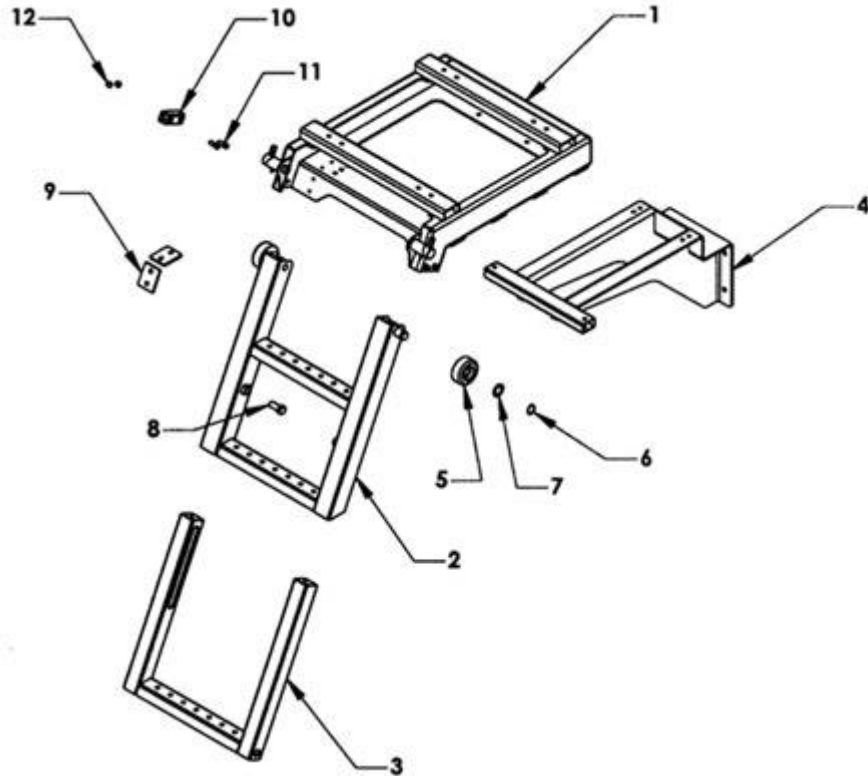

**EVERYTHING YOU NEED TO TOW, RIG, RECOVER & HAUL**

**Series 16**

**Parts**

800-222-6047

www.zips.com

**Retractable Ladder**

ITEM	PART NUMBER	DESCRIPTION	NUMBER REQUIRED
	390000	LADDER ASSEMBLY	1
1	391010	LADDER CARRIAGE	1
2	391020	UPPER RUNG ASSEMBLY	1
3	391030	LOWER RUNG ASSEMBLY	1
4	391040	FRAME MOUNTING BRACKET - OPTIONAL	1
5	36310	WHEEL	2
6	86100E	RETAINING RING 1.00 EXTERNAL	2
7	82710	FLAT WASHER 1 x 1.50	2
8	391026	RETAINING BOLT 5/8-11 x 1-1/2	2
9	391018	WEAR PAD	4
10	391015	RETAINING TUBE	2
11	81221	ALLEN HEAD BOLT 3/8-16 x 1	4
12	83211	NYLON LOCK NUT 3/8-16	4