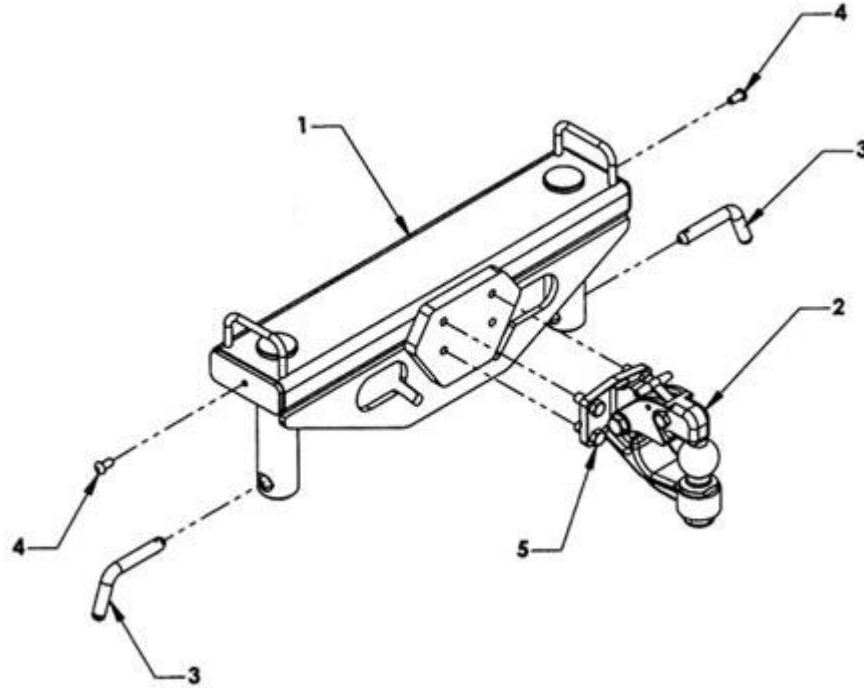

Pintle Hitch Group

ITEM	PART NUMBER	DESCRIPTION	NUMBER REQUIRED
	66370G	PINTLE HITCH GROUP	1
1	66370W	PINTLE HITCH WELDMENT	1
2	A3020	TOW BALL PINTLE HITCH	1
3	66378	RETAINING PIN	2
4	812A6	3/8 x 5/8 BUTTONHEAD BOLT	4
	5A220	LANYARD	2
5	81428	BOLT 1/2-13 x 1.25 GRADE 5 OR 8	4
	82310	1/2 LOCK WASHER	4