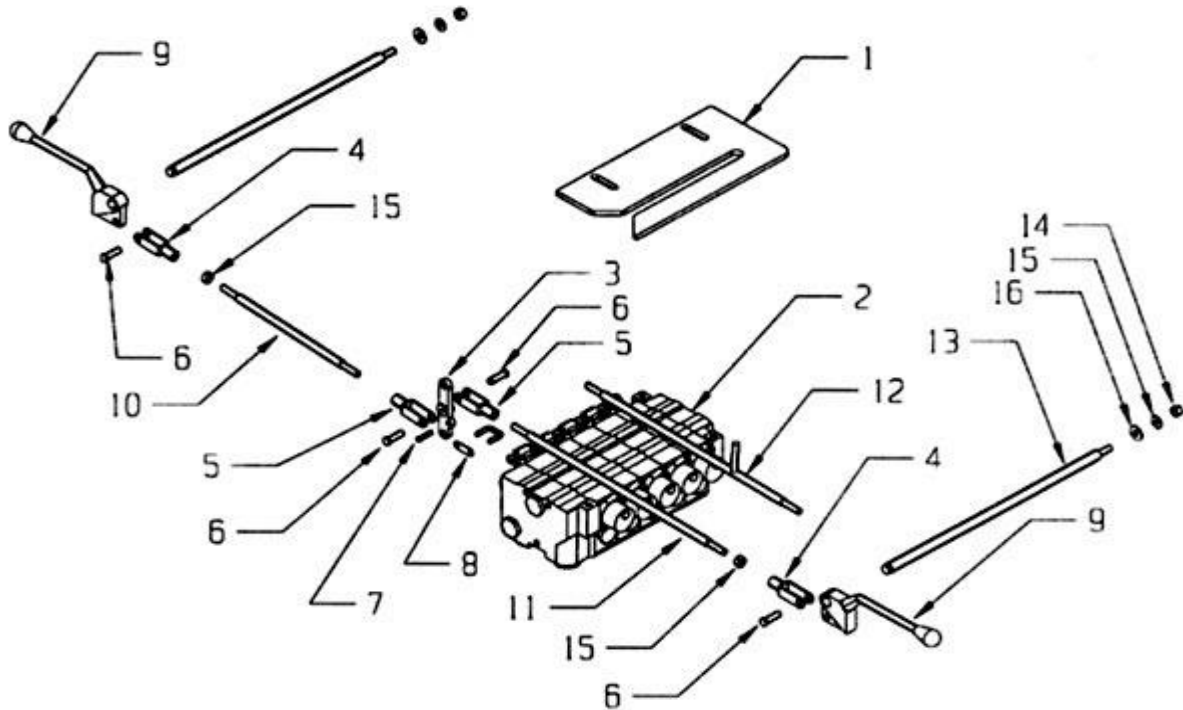

### Tilt Cylinder Components

ITEM	PART NUMBER	DESCRIPTION	NUMBER REQUIRED
1	1A510R	TILT CYLINDER SADDLE-RIGHT	1
2	1A510L	TILT CYLINDER SADDLE-LEFT	1
3	1A514	UNDERFRAME SUPPORT ANGLE	2
4	1A520	CONNECTING ANGLE	1
5	72114	TILT CYLINDER	2
6	13420	TILT CYLINDER FOOT	2
7	13423	TILT CYLINDER BASE PIN 1.480 x 9.25	2
8	1A828	TILT CYLINDER ROD PIN 1.480 x 7.875	2
9	86100E	RETAINING RING 7200-150	4

### Body Lock

ITEM	PART NUMBER	DESCRIPTION	NUMBER REQUIRED
1	36300	BODY LOCK ANGLE	1
2	36315L	HOLD DOWN BRACKET LEFT	1
	36315R	HOLD DOWN BRACKET RIGHT	1
	36315KL	INCLUDES 36315L, 36310, 82710 & 83610	
	36315KR	INCLUDES 36315R, 36310, 82710 & 83610	
3	36315	SIDE MOUNTING	2
4	36310	ROLLER BEARING	2
5	82710	THRUST WASHER	2
6	83610	7/8-14 UNF NYLON LOCK NUT	2
7	81240	BOLT 1/2-20 x 1-3/3 GRADE 5	6
	83324	NYLON LOCK NUT 1/2-20	6

### Direct Mount Pump

ITEM	PART NUMBER	DESCRIPTION	NUMBER REQUIRED
1	78007	PUMP-18 GPM (SAE 4 BOLT FLANGE)	1
2	77CH0	1-1/4 x 3 NPT NIPPLE	1
3	77C90	1-1/4 x 90 M-F O-RING ADAPTER 887-554-20	1
4	77620	1-1/4 O-RING PLUG 900598-20	1
5	77616	1 O-RING PLUG 900598-16	1
6	779E1	1 O-RING PLUG x 3/4 PIPE REDUCER 2216-12 x 16	1

### Control Components

ITEM	PART NUMBER	DESCRIPTION	NUMBER REQUIRED
1	33813	ANTI- TILT BRACKET	1
2	74115	CONTROL VALVE -5 SPOOL	1
3	7A121	BELL CRANK	5
4	84520	CLEVIS 3/8-24 RIGHT HAND THREAD	10
5	84520	CLEVIS 3/8-24 LEFT HAND THREAD	10
6	84620	3/8 CLEVIS PIN	20
7	84610	1/4 CLEVIS PIN	5
8	7A010	PIN AND LINK ASSEMBLY	5
9	7A111	CONTROL HANDLE	10
10	7A527A	CONTROL ROD 27 - 1/4	5
11	7A537A	CONTROL ROD 36-1/2	4
12	7A536T	TILT CONTROL ROD 36-1/2	1
13	7A519A	HANDLE CROSS ROD	2
14	83215	NUT 3/8-24 FINE THREAD	12
15	82220	3/8 LOCK WASHER	2
16	82210	3/8 FLAT WASHER	2