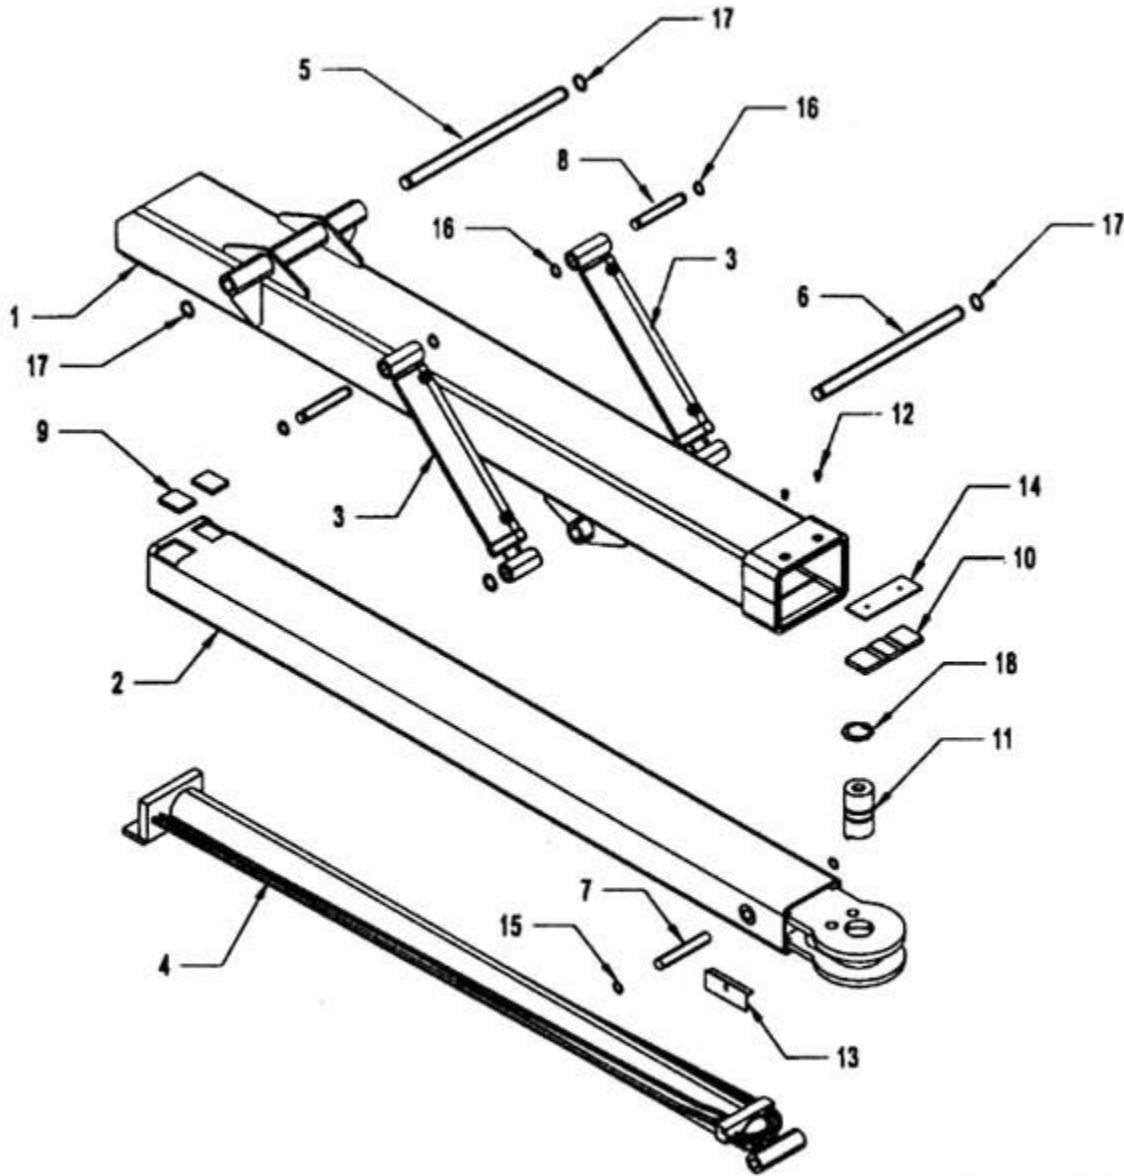

Autogrip II Components

ITEM	PART NUMBER	DESCRIPTION	NUMBER REQUIRED
1	102512	WHEEL LIFT TUBE OUTER	1
2	102522	WHEEL LIFT TUBE INNER	1
3	72135	WHEEL LIFT LIFT CYLINDER	2

EVERYTHING YOU NEED TO TOW, RIG, RECOVER & HAUL