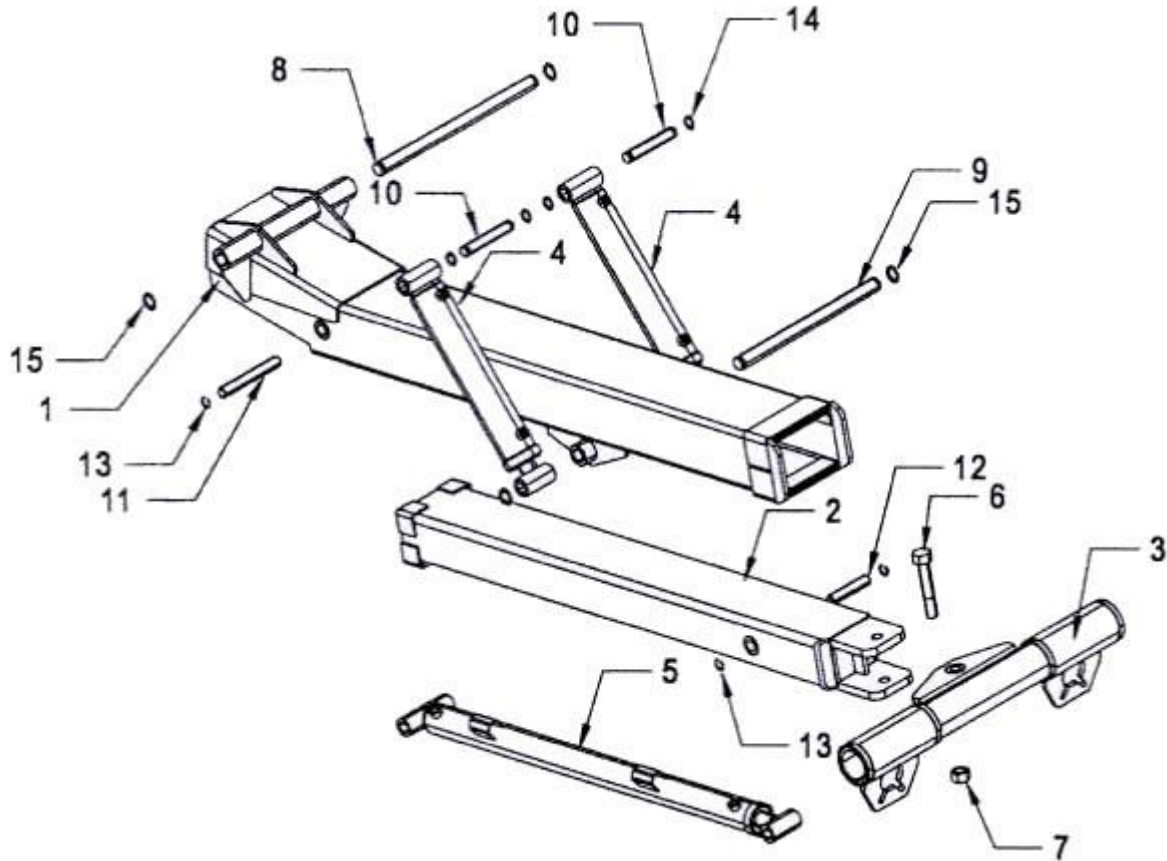

Series 16 Hitch Components

ITEM	PART NUMBER	DESCRIPTION	NUMBER REQUIRED
1	14240	HITCH TUBE - OUTER	1
2	14250	HITCH TUBE - INNER	1
3	15110	TOWBAR	1
4	72135	HITCH LIFT CYLINDER	2
5	72132	HITCH EXTENSION CYLINDER	1
6	15022	TOWBAR BOLT	1
7	83610	7/8 NYLON LOCK NUT	1
8	14518	HITCH/WHEEL LIFT PIVOT PIN	1
9	14519	LIFT CYLINDER PIVOT PIN	1
10	17190	CYLINDER BASE PIN .980 x 5-7/8 SPRING	2
11	72936	CYLINDER BASE PIN .980 x 7-1/8	1
12	72941	CYLINDER ROD PIN .980 x 4-3/4	1
13	86100I	SNAP RING 1.00 INTERNAL	4
14	86100E-1	SNAP RIG 1.00 EXTERNAL-7200	4
15	86125E-1	SNAP RIG 1.25 EXTERNAL-7200	4

EVERYTHING YOU NEED TO TOW, RIG, RECOVER & HAUL