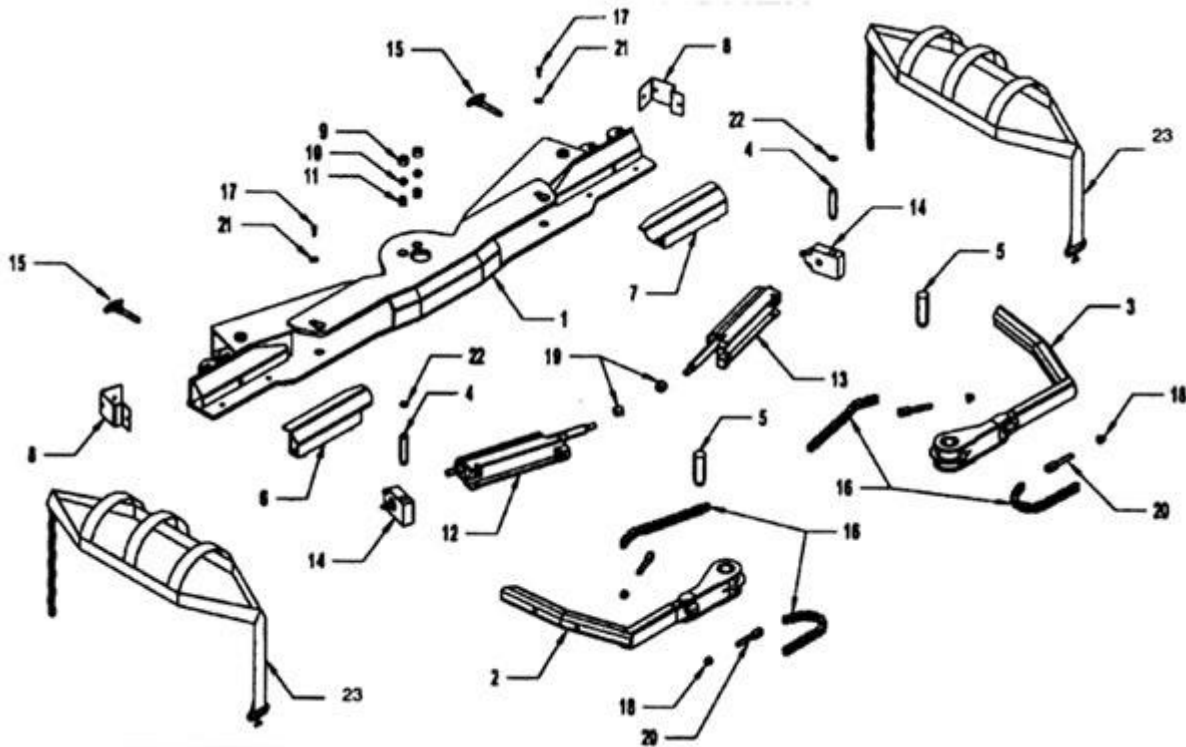

Autogrip II Components

ITEM	PART NUMBER	DESCRIPTION	NUMBER REQUIRED
1	644002	CROSSBAR WELDMNT	1
2	644352CL	WHEEL RETAINER LEFT	1
3	644352CR	WHEEL RETAINER RIGHT	1
4	644432	WHEEL RETAINER CYLINDER PIN	2
5	644452	ARM PIVOT PIN	2
6	697402L	WHEEL SPACER LEFT	1

EVERYTHING YOU NEED TO TOW, RIG, RECOVER & HAUL