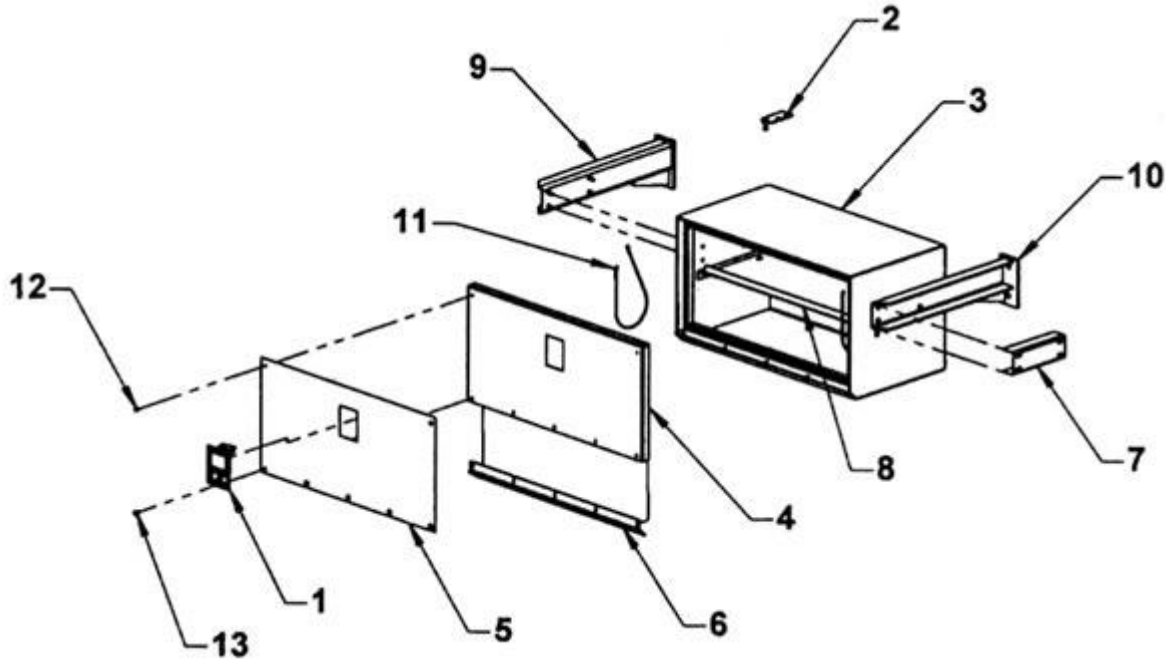

33" Aluminum Toolbox - 37700

ITEM	PART NUMBER	DESCRIPTION	NUMBER REQUIRED	
1	54658	ROTARY PADDLE LATCH	1	
	54657	GASKET FOR PADDLE LATCH	1	
	81111	#8-32 x 1/2 STAINLESS ONE WAY SCREW	4	
	83111	#8-32 STAINLESS KEPT NUT	4	
2	376182	STRIKER PIN MOUNTING PLATE	1	
	54659	STRIKER PIN	1	
	83125	NYLON LOCK NUT 5/16-18	1	
3	37710W	BOX WELDMENT	1	
4	37720W	DOOR WELDMENT	1	
	37720A	DOOR ASSEMBLY	1	
5	37725	STAINLESS STEEL DOOR COVER PANEL	1	
6	37730	HINGE	1	
7	37760	TANDEM BOX SPACER CHANNEL (OPTIONAL)	1	
8	37770	SHELF	1	
9	37850L	TOOLBOX MOUNTING BRACKET - LEFT	1	
10	37850R	TOOLBOX MOUNTING BRACKET - RIGHT	1	
11	5A221	LANYARD - 21 INCH	2	
	12	81100	STAINLESS CARRIAGE BLOT 1/4-20 x 3/4	2
		83100	NUT 1/4-20	2
		82020	LOCK WASHER 1/4	2
13	81115	STAINLESS CARRIAGE BLOT 5/16-18 x 3/4	10	
	83115	NUT 5/16-18	10	
	82130	LOCK WASHER 5/16	10	

EVERYTHING YOU NEED TO TOW, RIG, RECOVER & HAUL