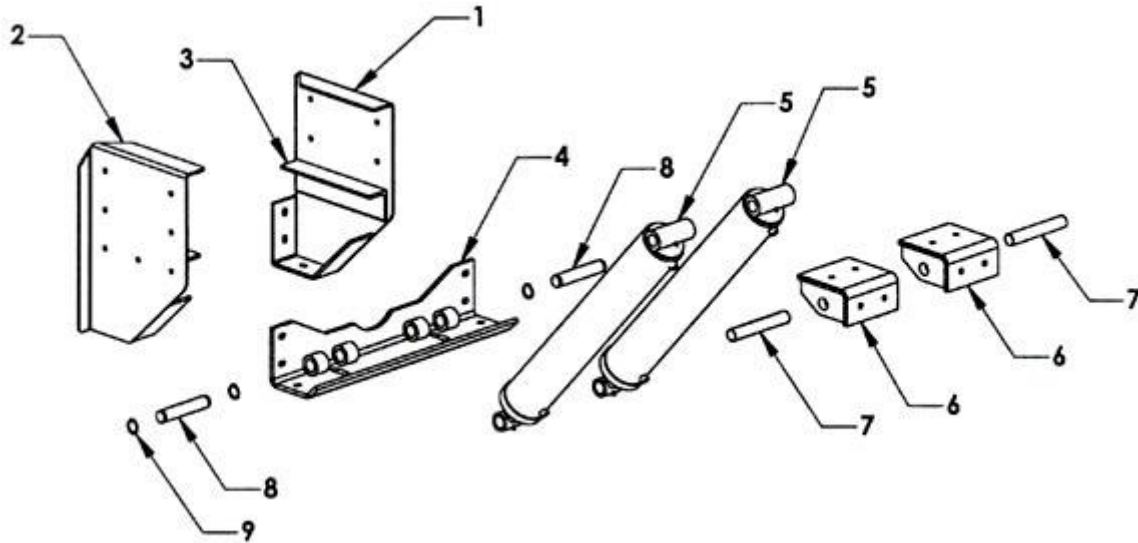

### Tilt Cylinder Components

ITEM	PART NUMBER	DESCRIPTION	NUMBER REQUIRED
1	1A510R	TILT CYLINDER SADDLE-RIGHT	1
2	1A510L	TILT CYLINDER SADDLE-LEFT	1
3	1A514	UNDERFRAME SUPPORT ANGLE	2
4	1A520	CONNECTING ANGLE	1
5	72114	TILT CYLINDER	2
6	13420	TILT CYLINDER FOOT	2
7	13423	TILT CYLINDER BASE PIN 1.480 x 9.25	2
8	1A828	TILT CYLINDER ROD PIN 1.480 x 7.875	2
9	86100E	RETAINING RING 7200-150	4

### Body Lock

ITEM	PART NUMBER	DESCRIPTION	NUMBER REQUIRED
1	36300	BODY LOCK ANGLE	1
2	36315L	HOLD DOWN BRACKET LEFT	1
	36315R	HOLD DOWN BRACKET RIGHT	1
	36315KL	INCLUDES 36315L, 36310, 82710 & 83610	
	36315KR	INCLUDES 36315R, 36310, 82710 & 83610	
3	36315	SIDE MOUNTING	2
4	36310	ROLLER BEARING	2
5	82710	THRUST WASHER	2
6	83610	7/8-14 UNF NYLON LOCK NUT	2
7	81240	BOLT 1/2-20 x 1-3/3 GRADE 5	6
	83324	NYLON LOCK NUT 1/2-20	6