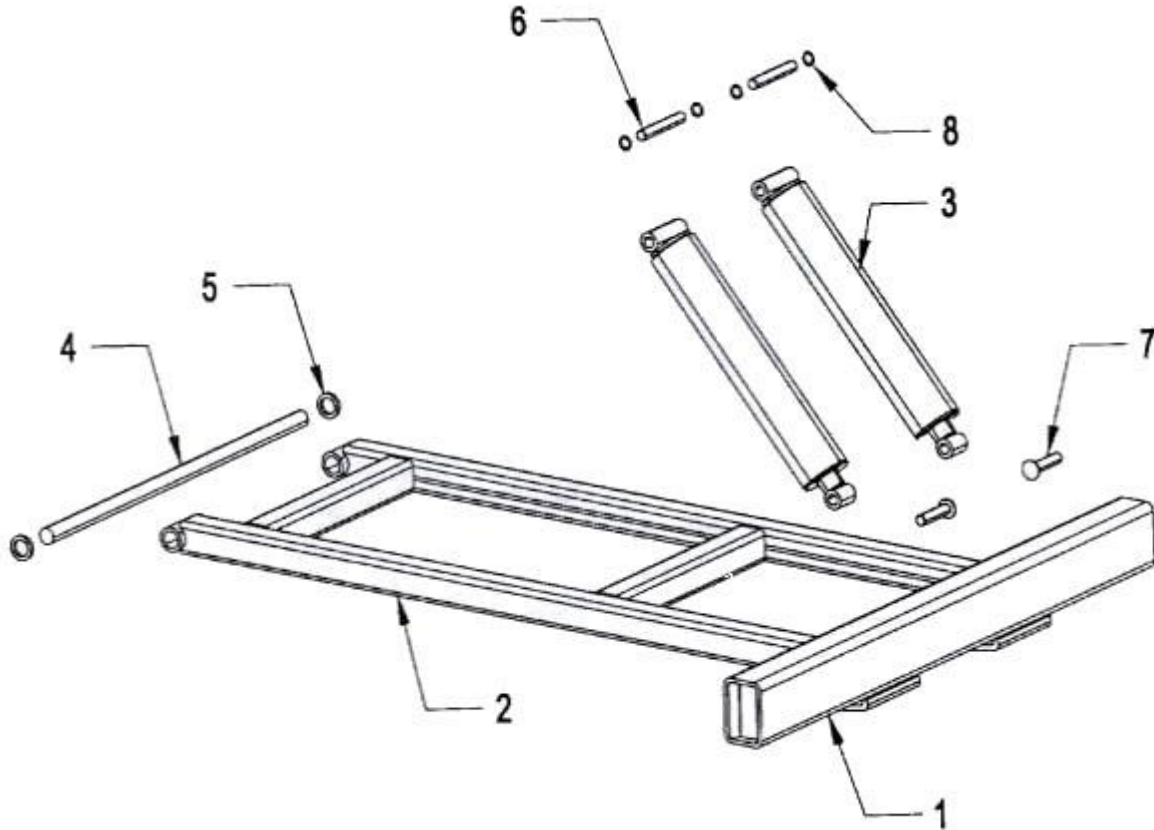

Hydraulic Stabilizer Components

ITEM	PART NUMBER	DESCRIPTION	NUMBER REQUIRED
1	16310	STABILIZER TUBE	1
2	16320	TRAILING ARM	2
3	72118	STABILIZER CYLINDER	2
4	16340	STABILIZER PIVOT PIN	1
5	16341	PIVOT PIN WELD-ON RING	2
6	16363	CYLINDER BASE PIN .980 x 6-5/8	2
7	16362	CYLINDER ROD PIN .980 x 4-3/8	2
8	86125E-1	SNAP-RING	4