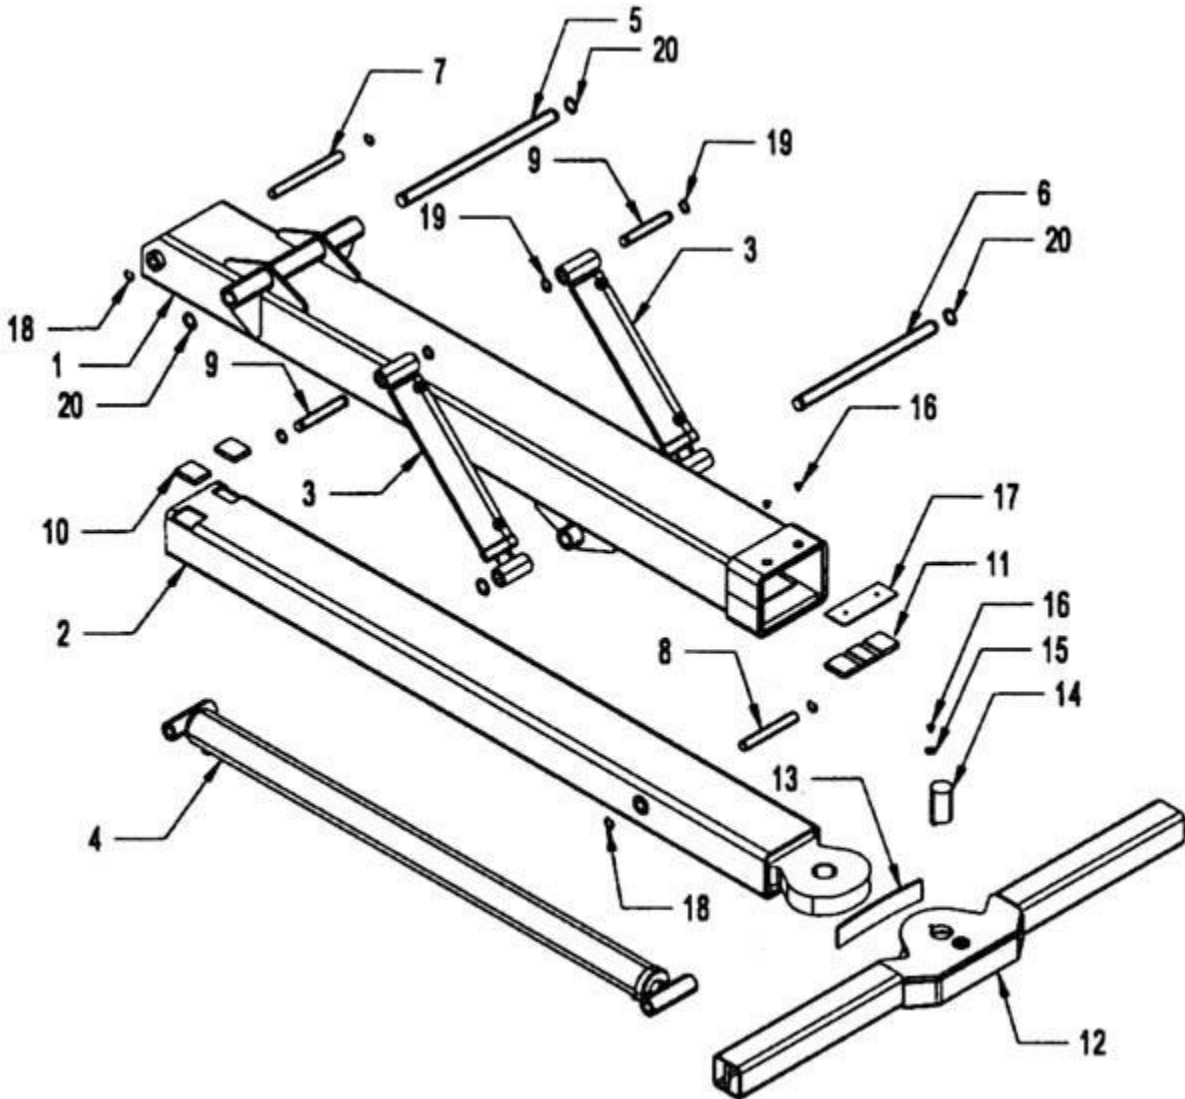

Wheel Lift

ITEM	PART NUMBER	DESCRIPTION	NUMBER REQUIRED
1	102412	WHEEL LIFT TUBE - OUTER	1
2	10244	WHEEL LIFT TUBE - INNER	1
3	72135	WHEEL LIFT LIFT CYLINDER	2
4	72127	WHEEL LIFT EXTENSION CYLINDER	1
5	14518	WHEEL LIFT PIVOT PIN	1
6	14519	LIFT CYLINDER PIVOT PIN	1
7	72935	CYLINDER BASE PIN .980 x 8-3/4	1
8	72940	CYLINDER ROD PIN .980 x 6-3/4	1
9	17190	CYLINDER BASE PIN .980 x 5-7/8 SPRING	2
10	65612	NYLATRON WEAR PAD	2
11	65611	NYLATRON WEAR PAD-GROOVED	1