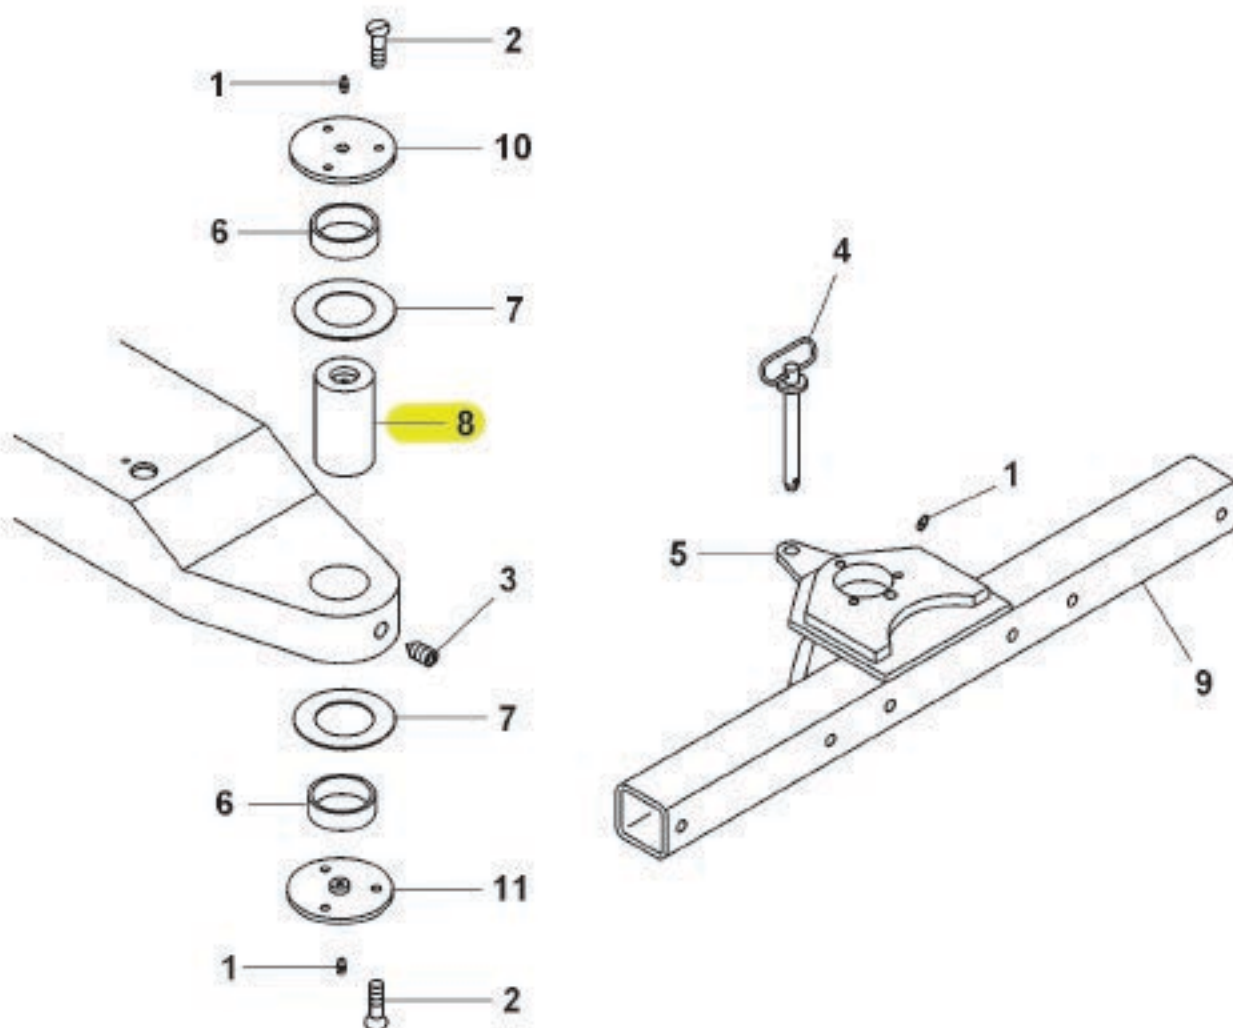

Section VI - PARTS (cont'd)

CROSSBAR ASSEMBLY

REF. NO.	NO. REQ'D	PART NUMBER	DESCRIPTION
1	3	0301895	GREASE FITTING, STR 1/8" NPT
2	6	0400344	SCREW, 1/2"-13 X 3/4" FL HD SKT
3	1	9044170	SCREW, 1"-8 X 1-1/2" SKT SET
4	1	9046625	HITCH PIN, 7/8" X 6-1/2"
5	1	920220008	LOCKING TAB
6	2	945510006	BEARING
7	2	945510007	THRUST WASHER
8	1	946350005	CROSSBAR PIVOT PIN
9	1	946570500	5" CROSSBAR WELDMENT
10	1	946571000	TOP COVER PLATE WELDMENT
11	1	946571100	BOTTOM COVER PLATE WELDMENT