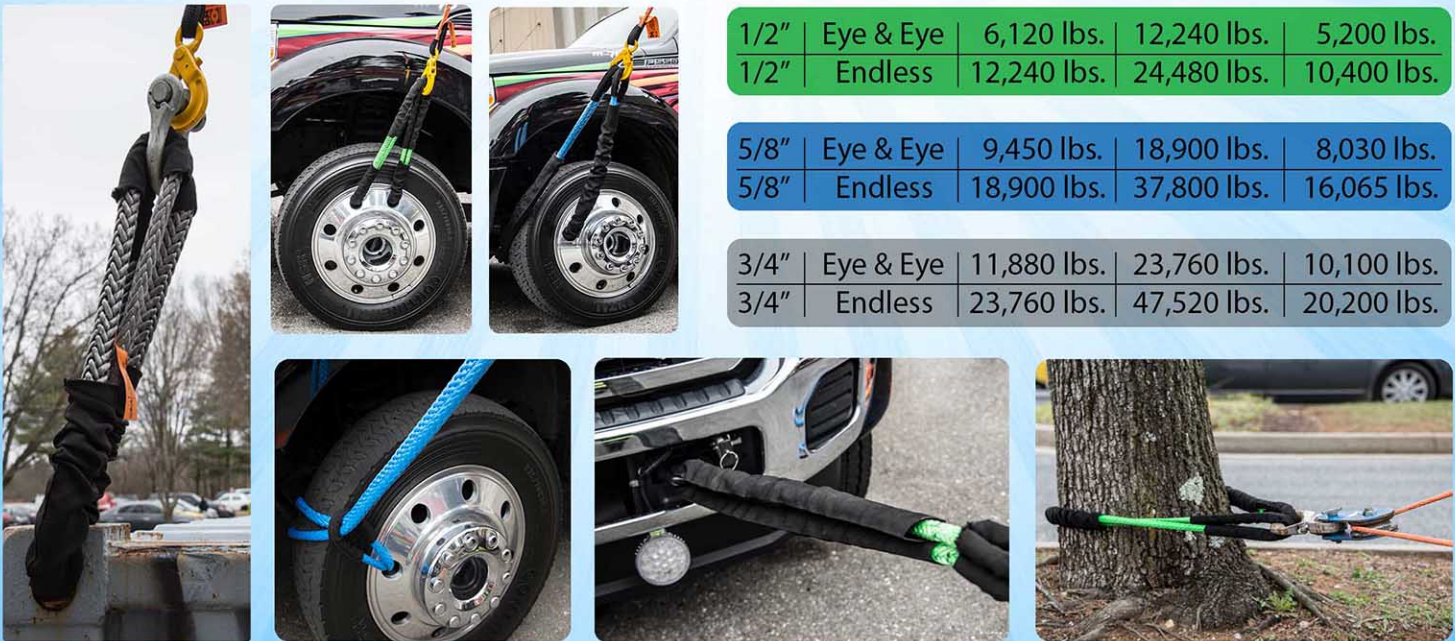

Do you have aluminum rims with small holes that you worry may get damaged by using chain? How about that tight spot that your round sling won't quite fit into? For tricky situations like these the Synthetic Super Sling is here to save the day!

Synthetic Super Slings are super strong, versatile and are offered in 4 sizes to suit your individual needs. Available in Eye and Eye style or Endless Loop style. Each sling features a full length floating (not sewn) protective sleeve that not only provides protection against damage and wear, but also allows for safety inspections of the rope underneath.

Size	Type	Vertical	Basket	Choker
3/8"	Eye & Eye	3,500 lbs.	7,000 lbs.	2,975 lbs.
3/8"	Endless	7,020 lbs.	14,040 lbs.	5,970 lbs.

1/2"	Eye & Eye	6,120 lbs.	12,240 lbs.	5,200 lbs.
1/2"	Endless	12,240 lbs.	24,480 lbs.	10,400 lbs.

5/8"	Eye & Eye	9,450 lbs.	18,900 lbs.	8,030 lbs.
5/8"	Endless	18,900 lbs.	37,800 lbs.	16,065 lbs.

3/4"	Eye & Eye	11,880 lbs.	23,760 lbs.	10,100 lbs.
3/4"	Endless	23,760 lbs.	47,520 lbs.	20,200 lbs.